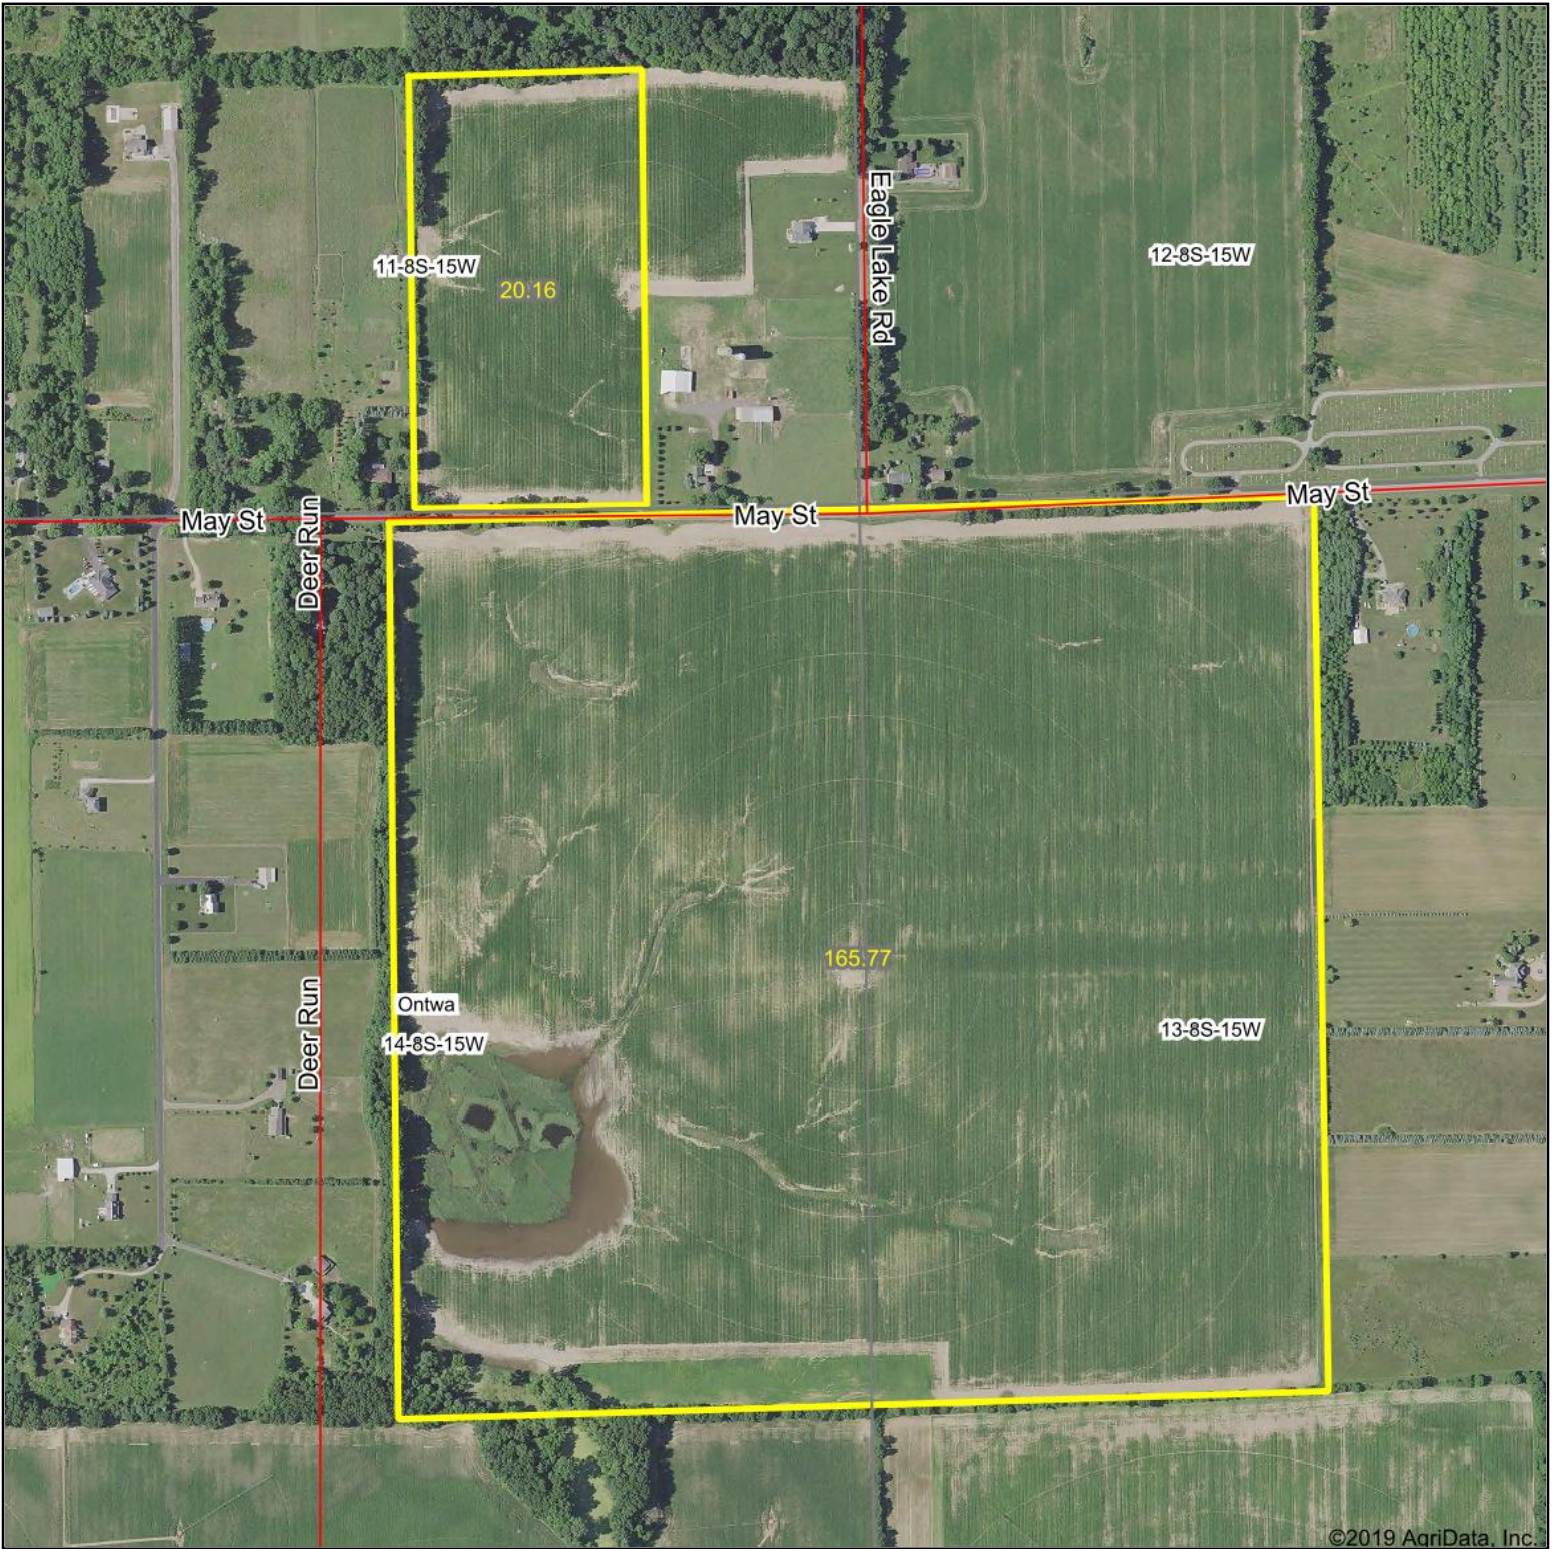

Aerial Map

Map Center: 41° 46' 46.46, -86° 0' 42.27

14-8S-15W
Cass County
Michigan

3/26/2020