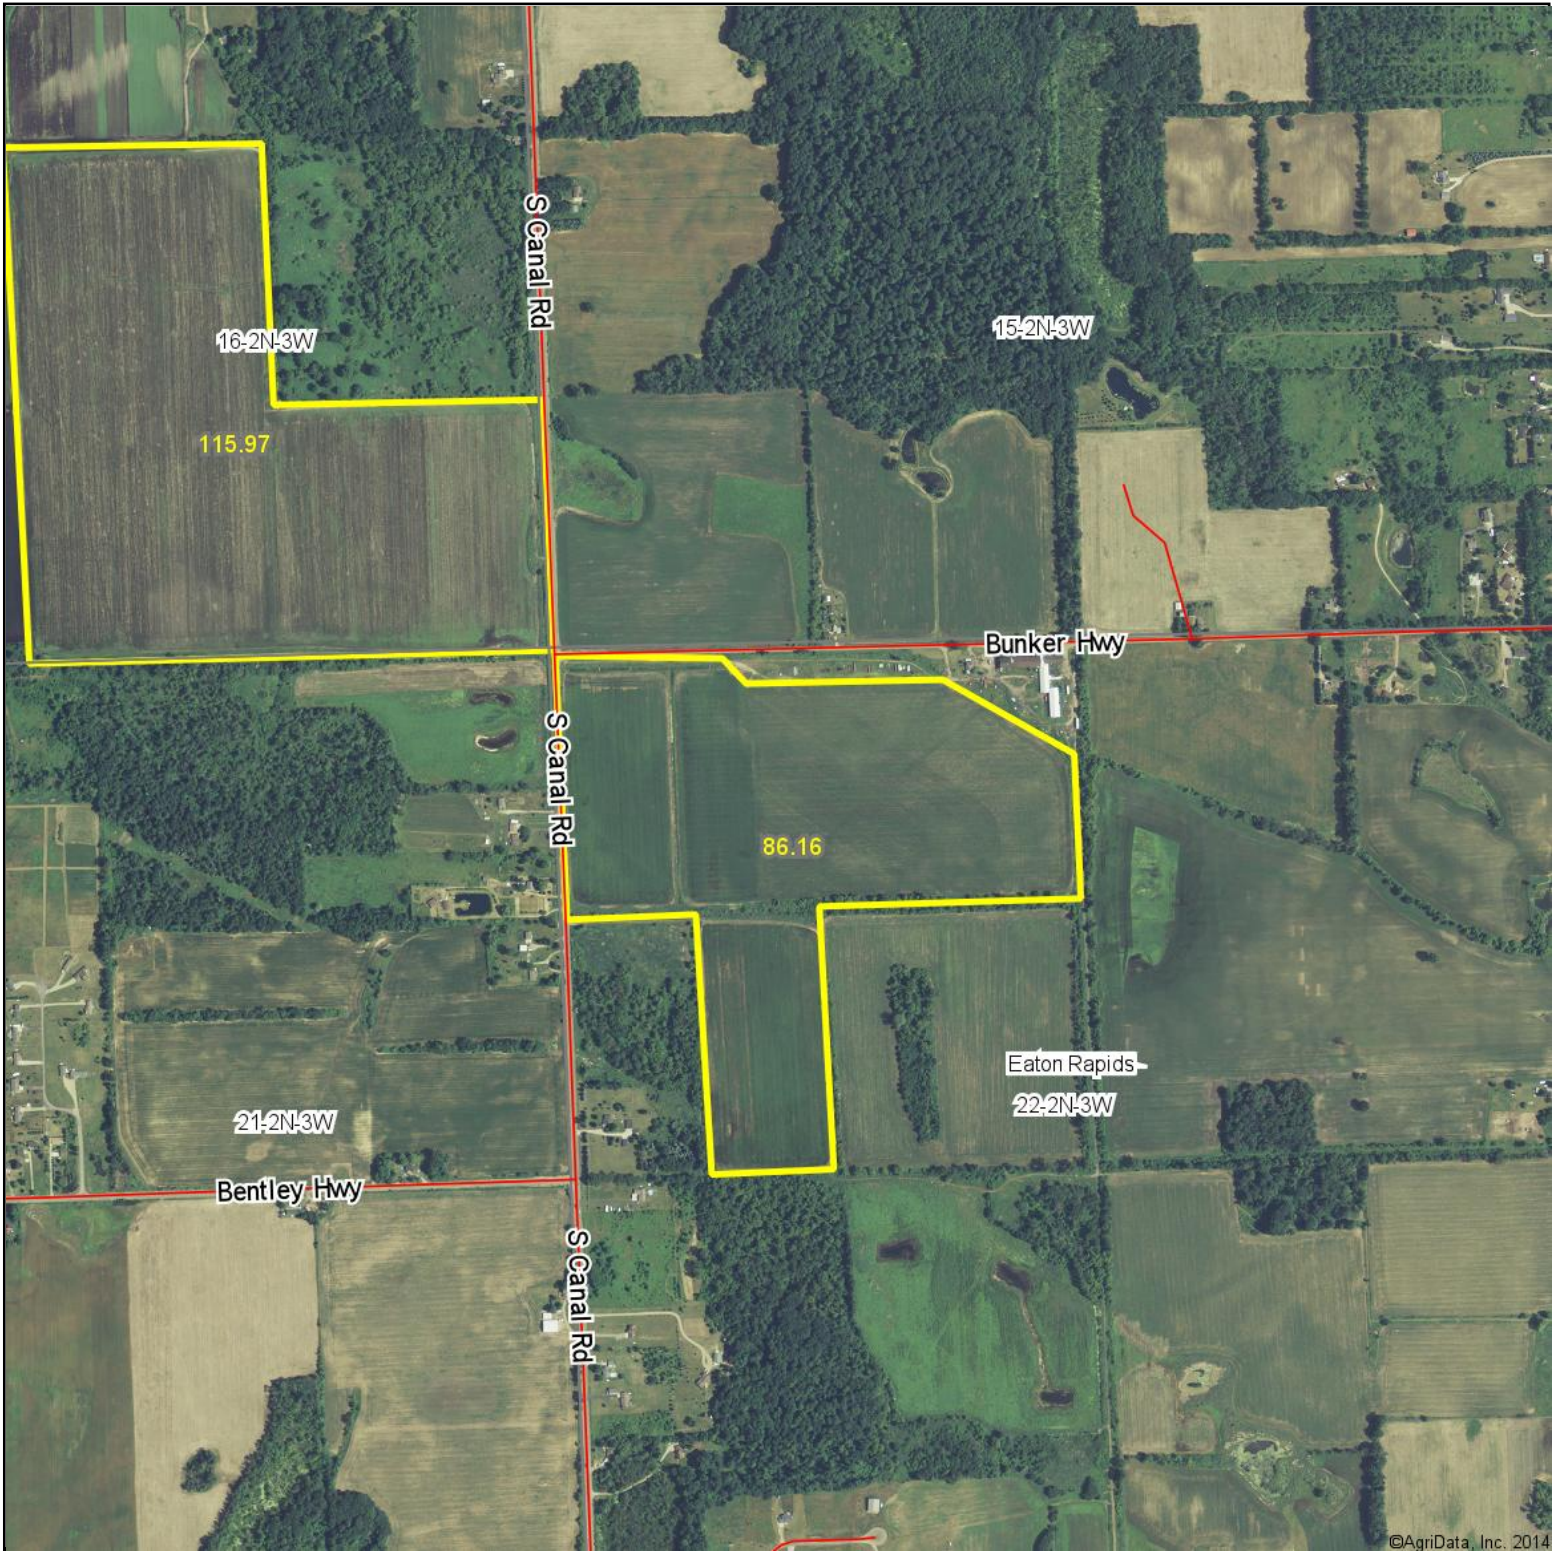

Aerial Map

©AgriData, Inc. 2014

map center: 42° 33' 3.66, 84° 39' 23.73

scale: 12787

3/4/2014

22-2N-3W
Eaton County
Michigan

Maps Provided By:

© AgriData, Inc. 2013