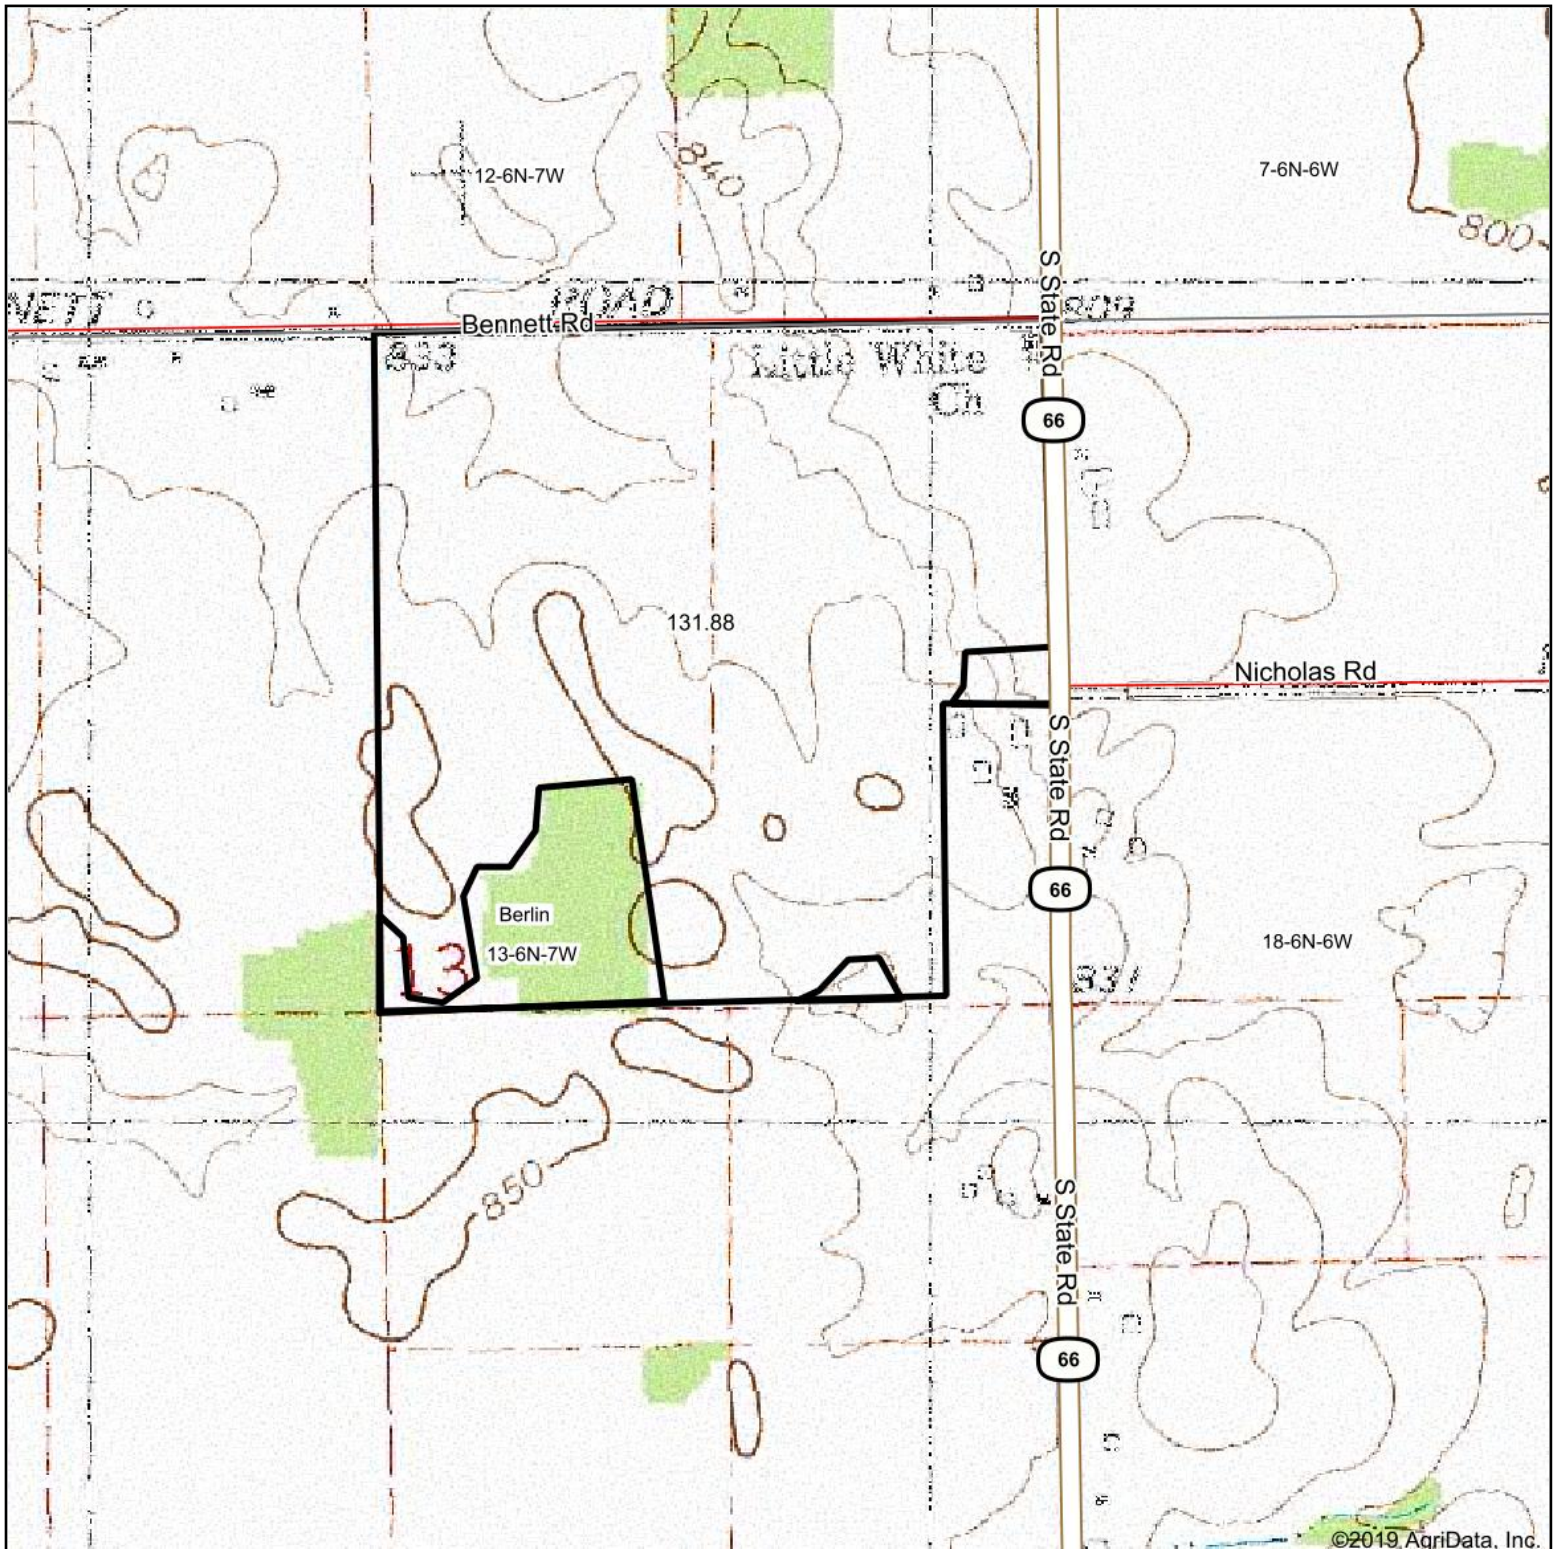

Topography Map

map center: 42° 54' 36.57, -85° 4' 44.22

13-6N-7W
Ionia County
Michigan

12/27/2019