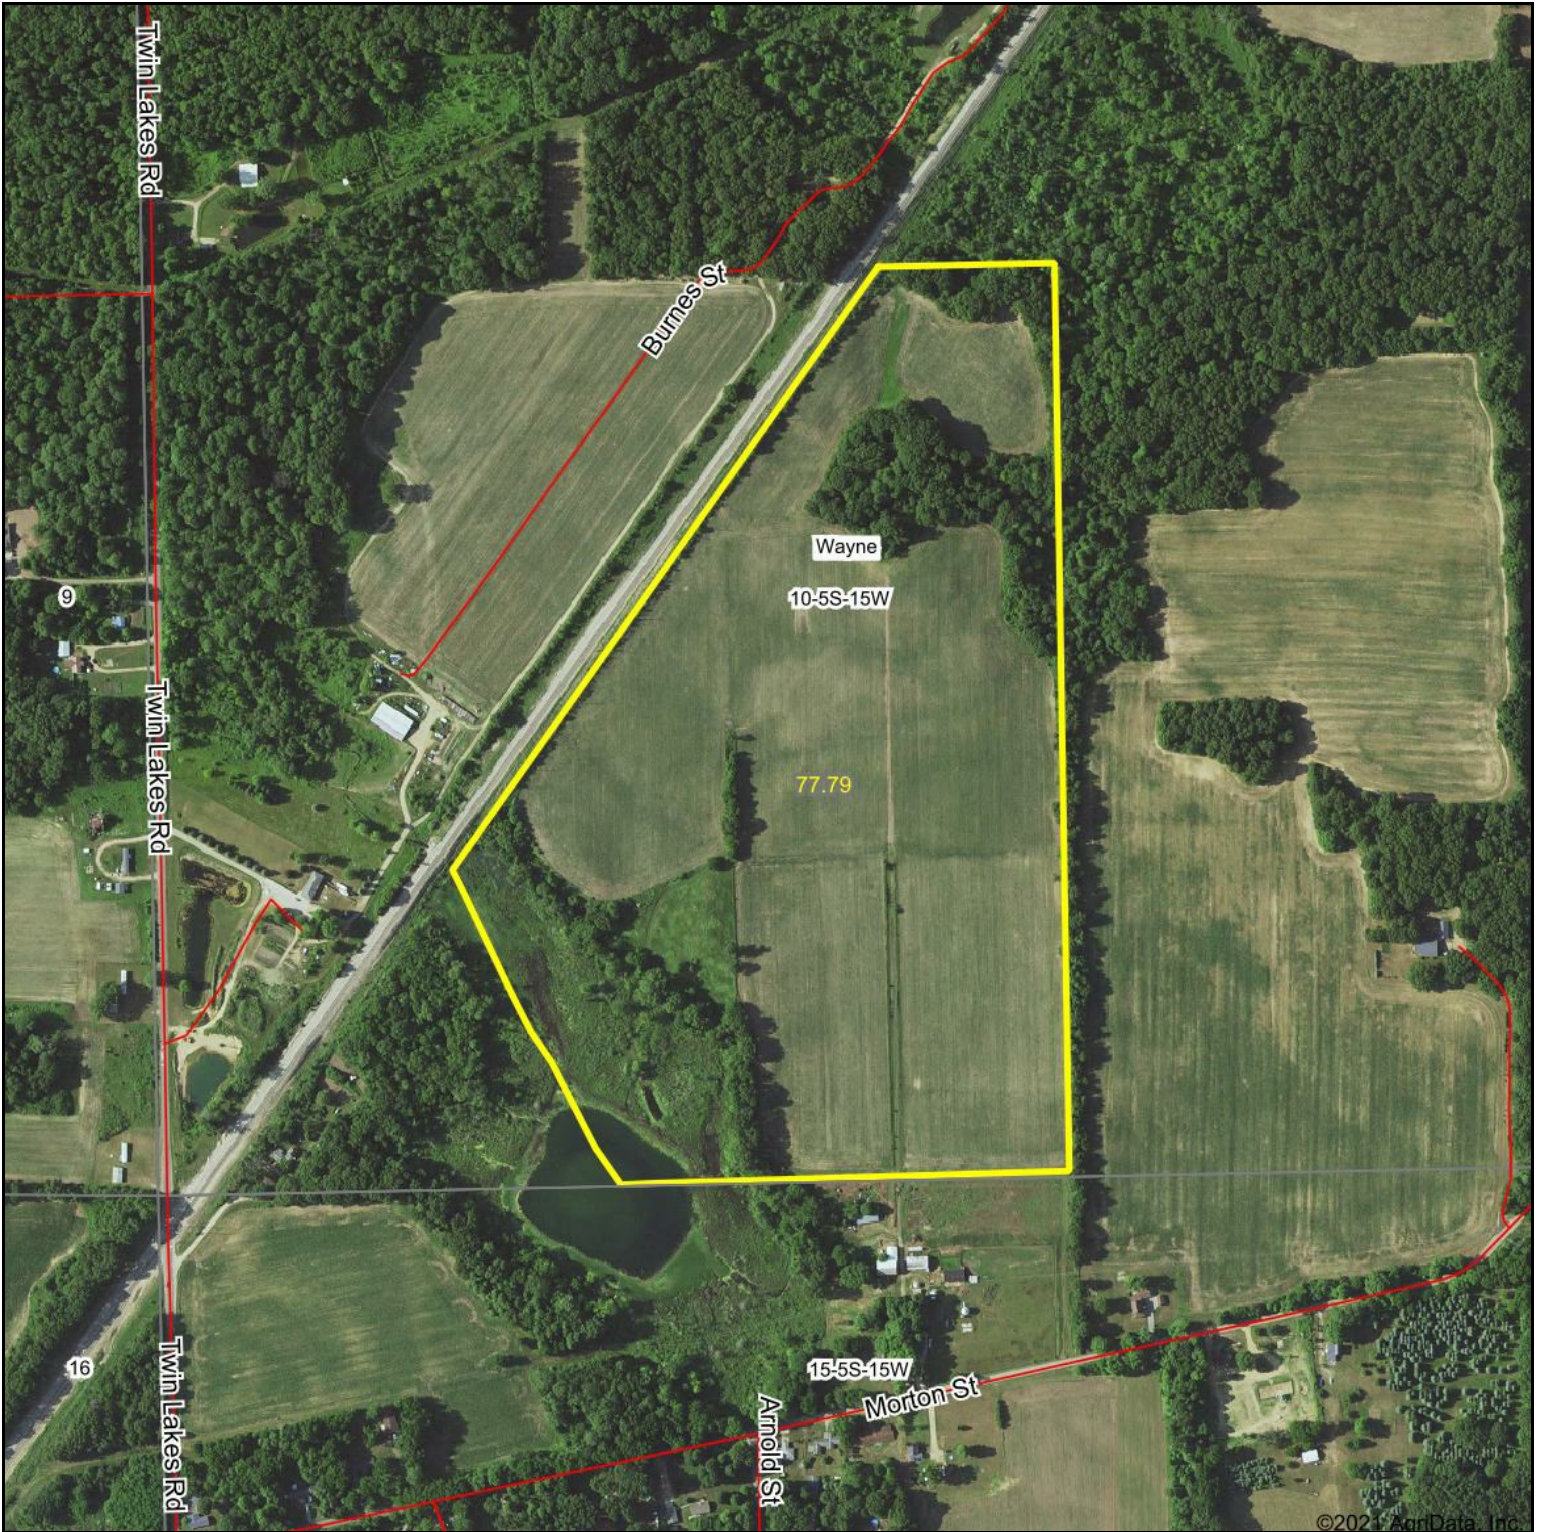

Franz Map

©2021 AgriData, Inc.

Map Center: 42° 2' 40.29, -86° 2' 37.02

© AgriData, Inc. 2021 www.AgriDataInc.com

10-5S-15W
Cass County
Michigan

11/11/2021