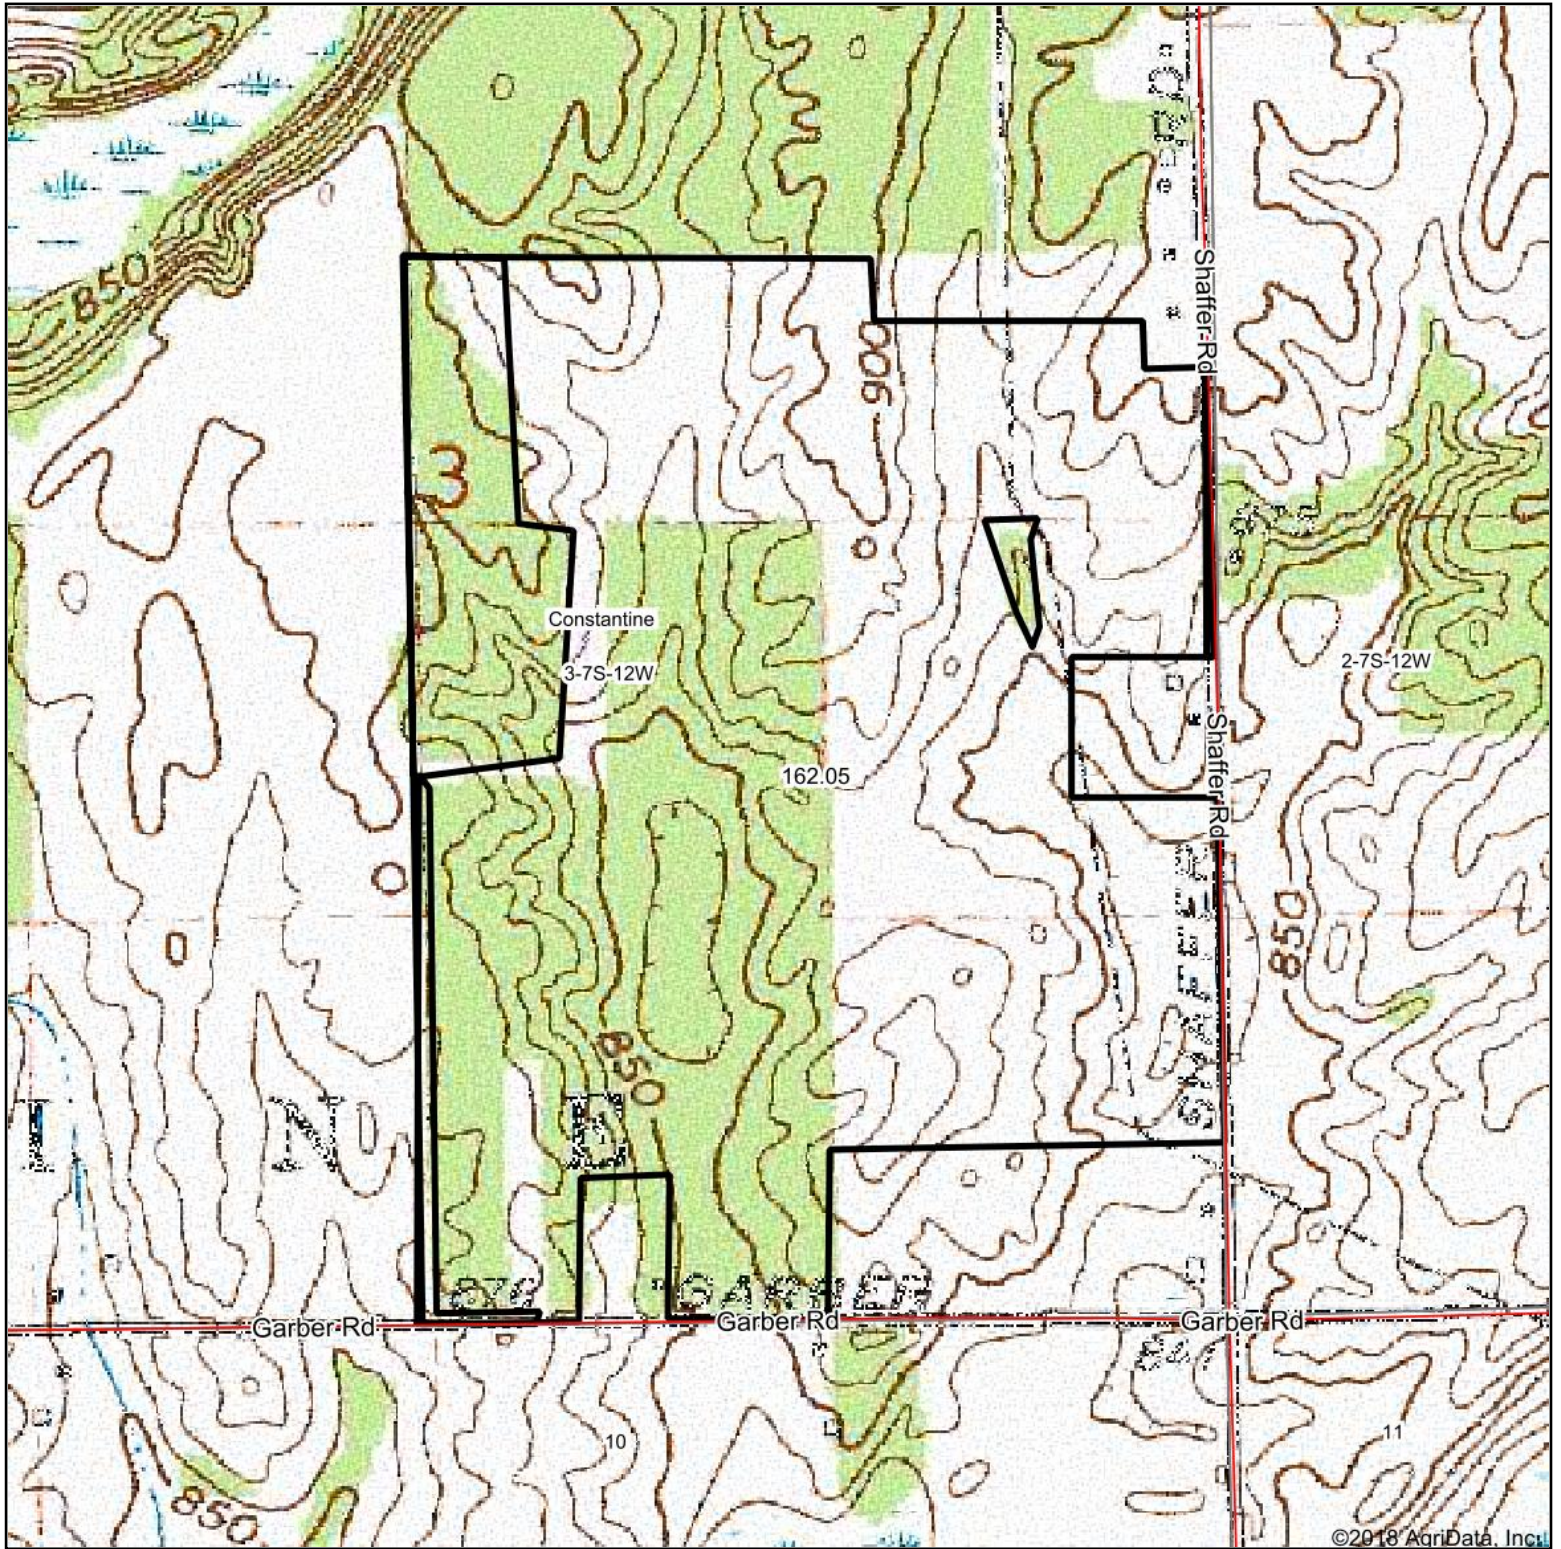

Topography Map

©2018 AgriData, Inc.

map center: 41° 53' 11.82, -85° 41' 18.15

0ft 728ft 1457ft

3-7S-12W
St Joseph County
Michigan

3/20/2018