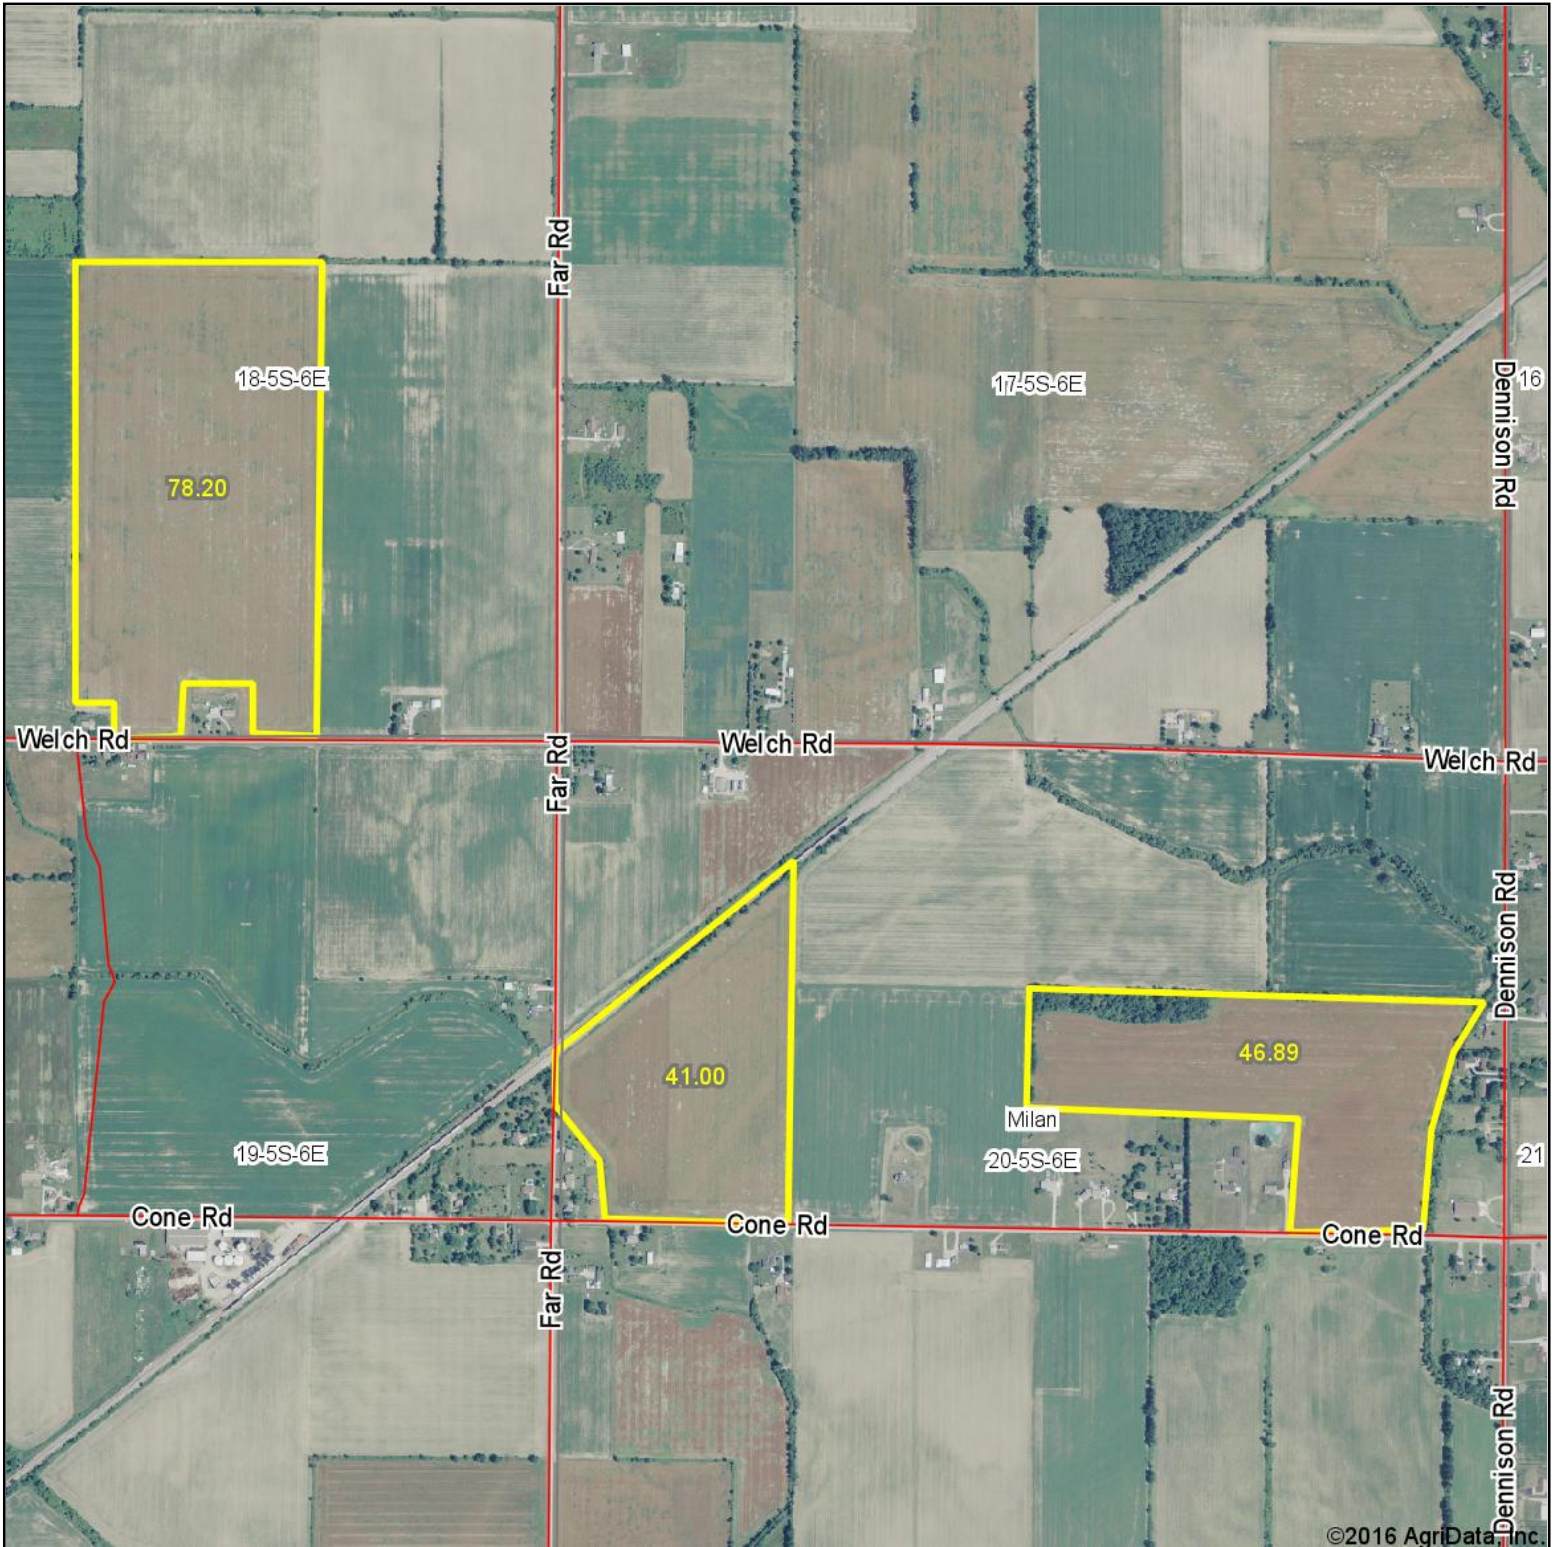

Aerial Map

map center: 42° 2' 19.67, 83° 44' 55.79

Maps Provided By:

CUSTOMIZED ONLINE MAPPING
© AgriData, Inc. 2016 www.AgriDataInc.com

20-5S-6E
Monroe County
Michigan

5/6/2016