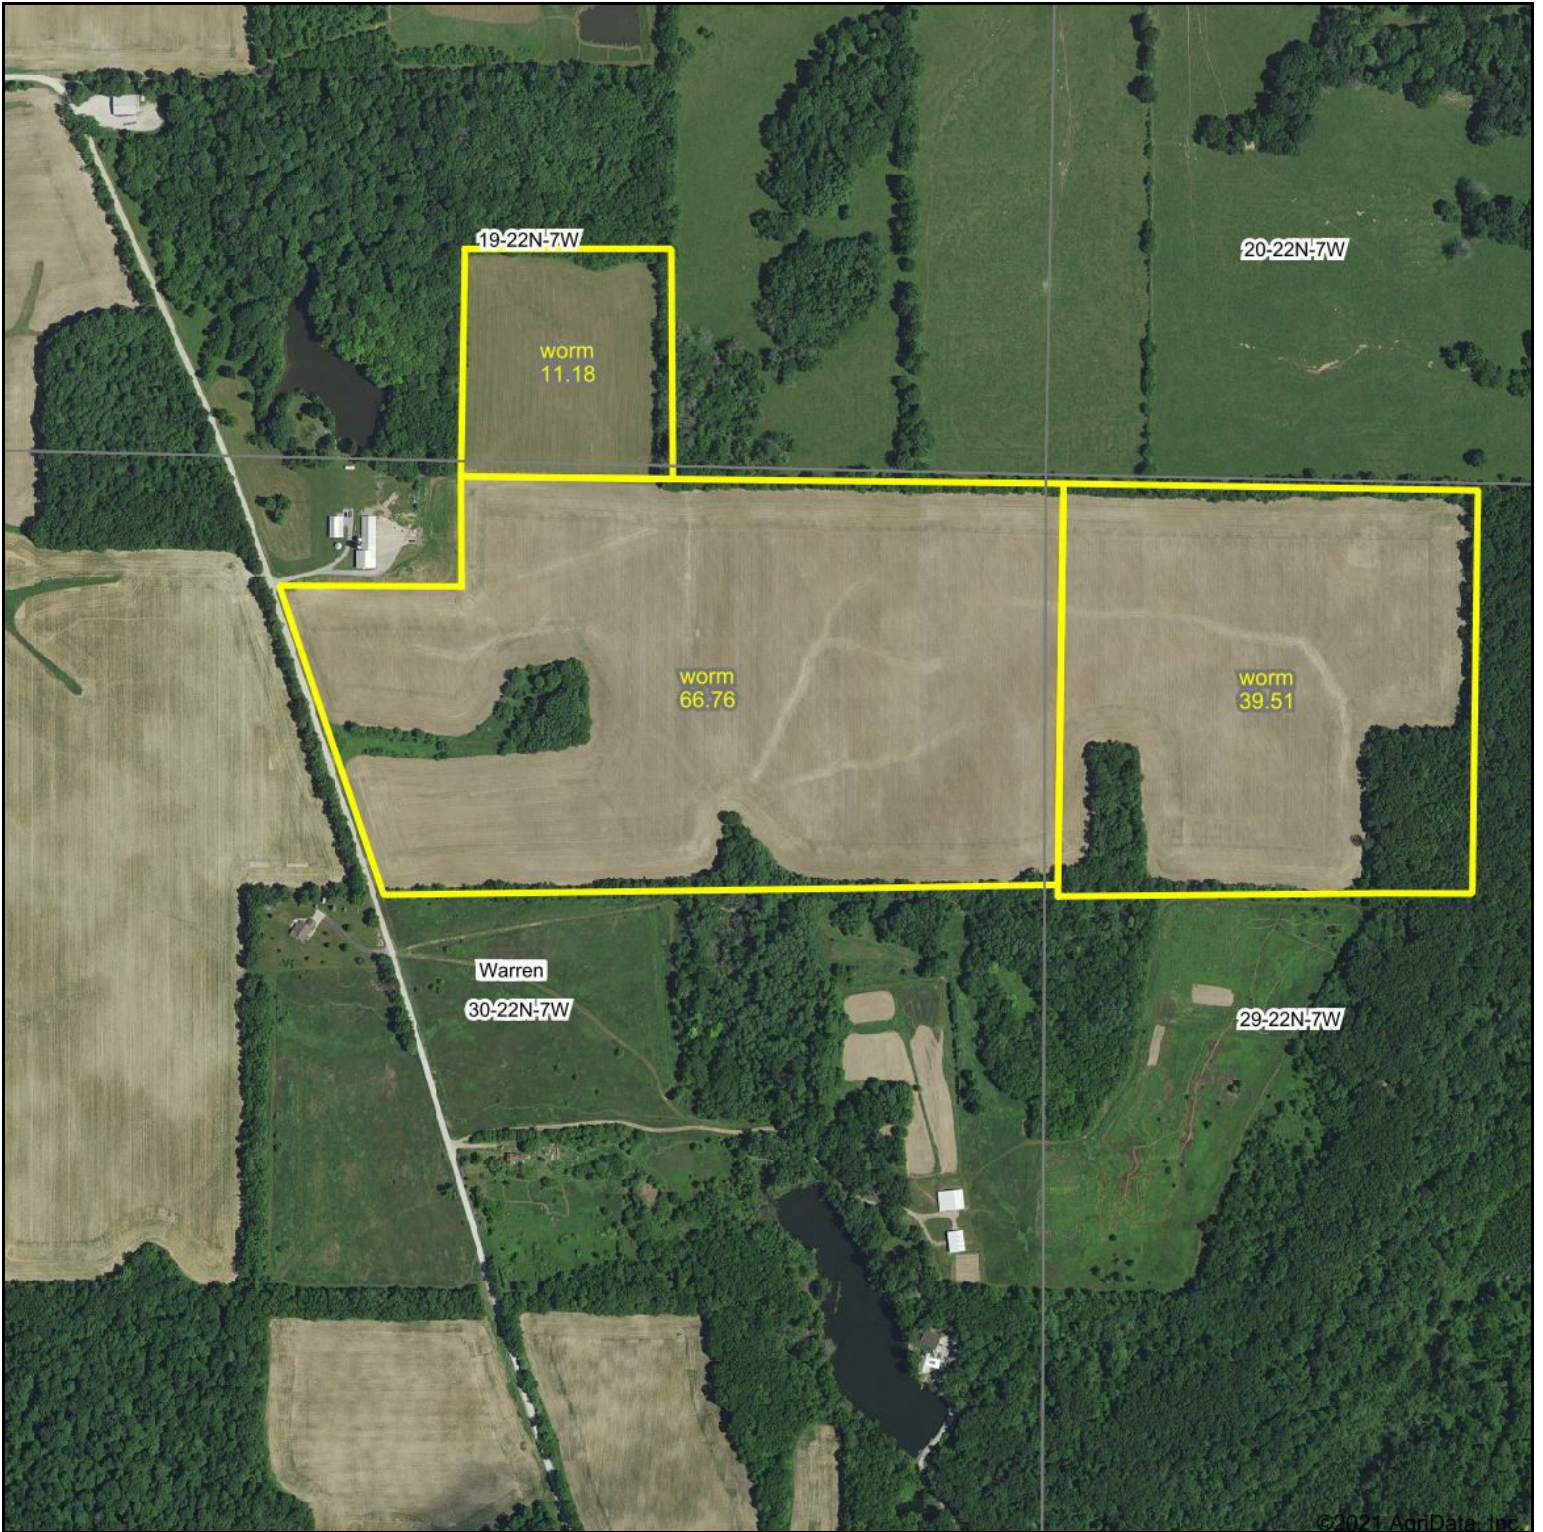

Worm

©2021 AgriData, Inc.

Map Center: 40° 19' 40.24, -87° 14' 47.54

Maps Provided By:

© AgriData, Inc. 2021 www.AgriDataInc.com

30-22N-7W
Warren County
Indiana

5/19/2021