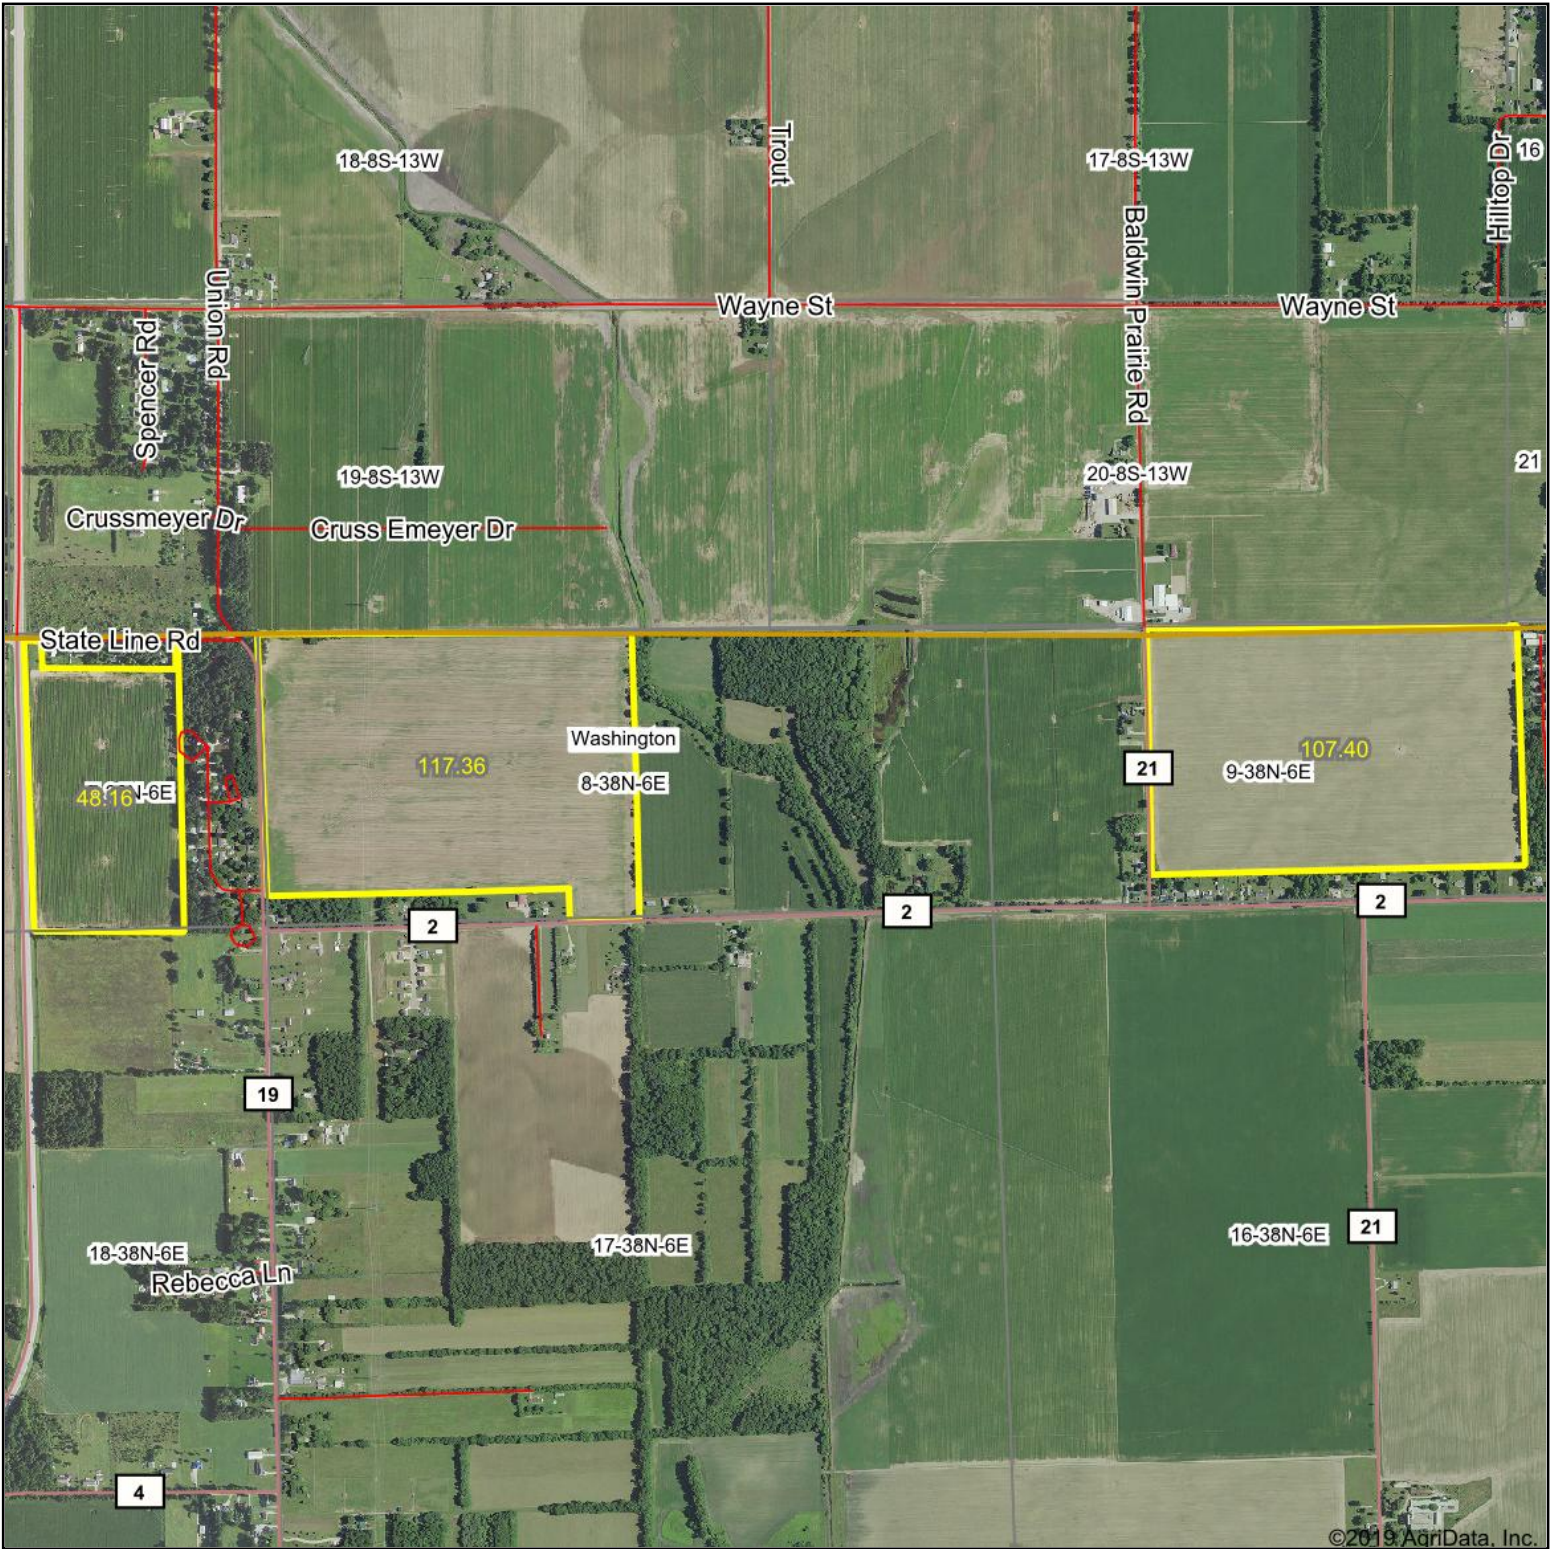

Aerial Map

© 2019 AgriData, Inc.

Map Center: 41° 45' 23.13, -85° 51' 27.74

8-38N-6E
Elkhart County
Indiana

Maps Provided By:
surety
CUSTOMIZED ONLINE MAPPING
© AgriData, Inc. 2019 www.AgridataInc.com

6/10/2020