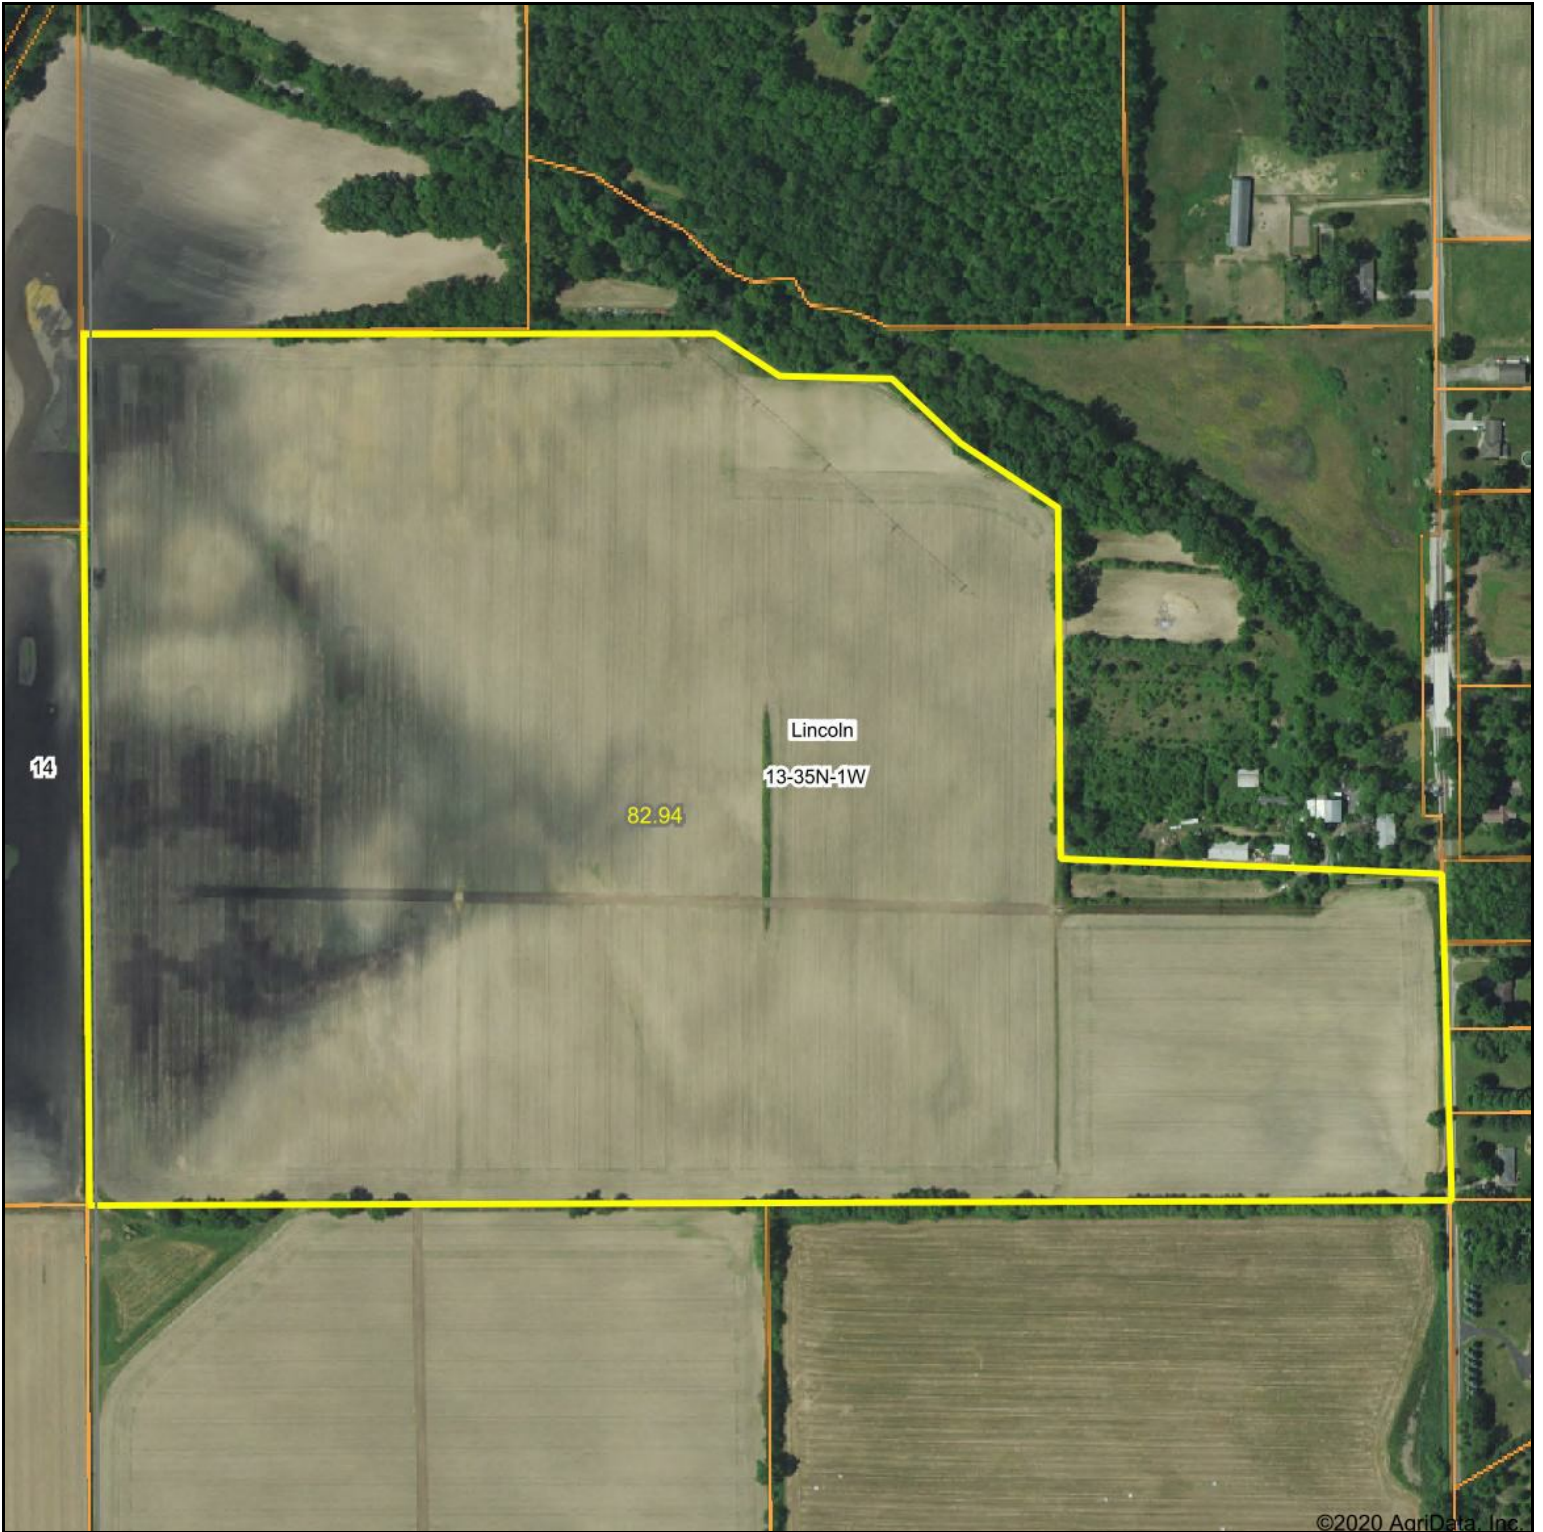

Aerial Map

©2020 AgriData, Inc.

Map Center: 41° 29' 10, -86° 28' 53.04

Maps Provided By:

© AgriData, Inc. 2020 www.AgriDataInc.com

13-35N-1W
St Joseph County
Indiana

11/2/2020