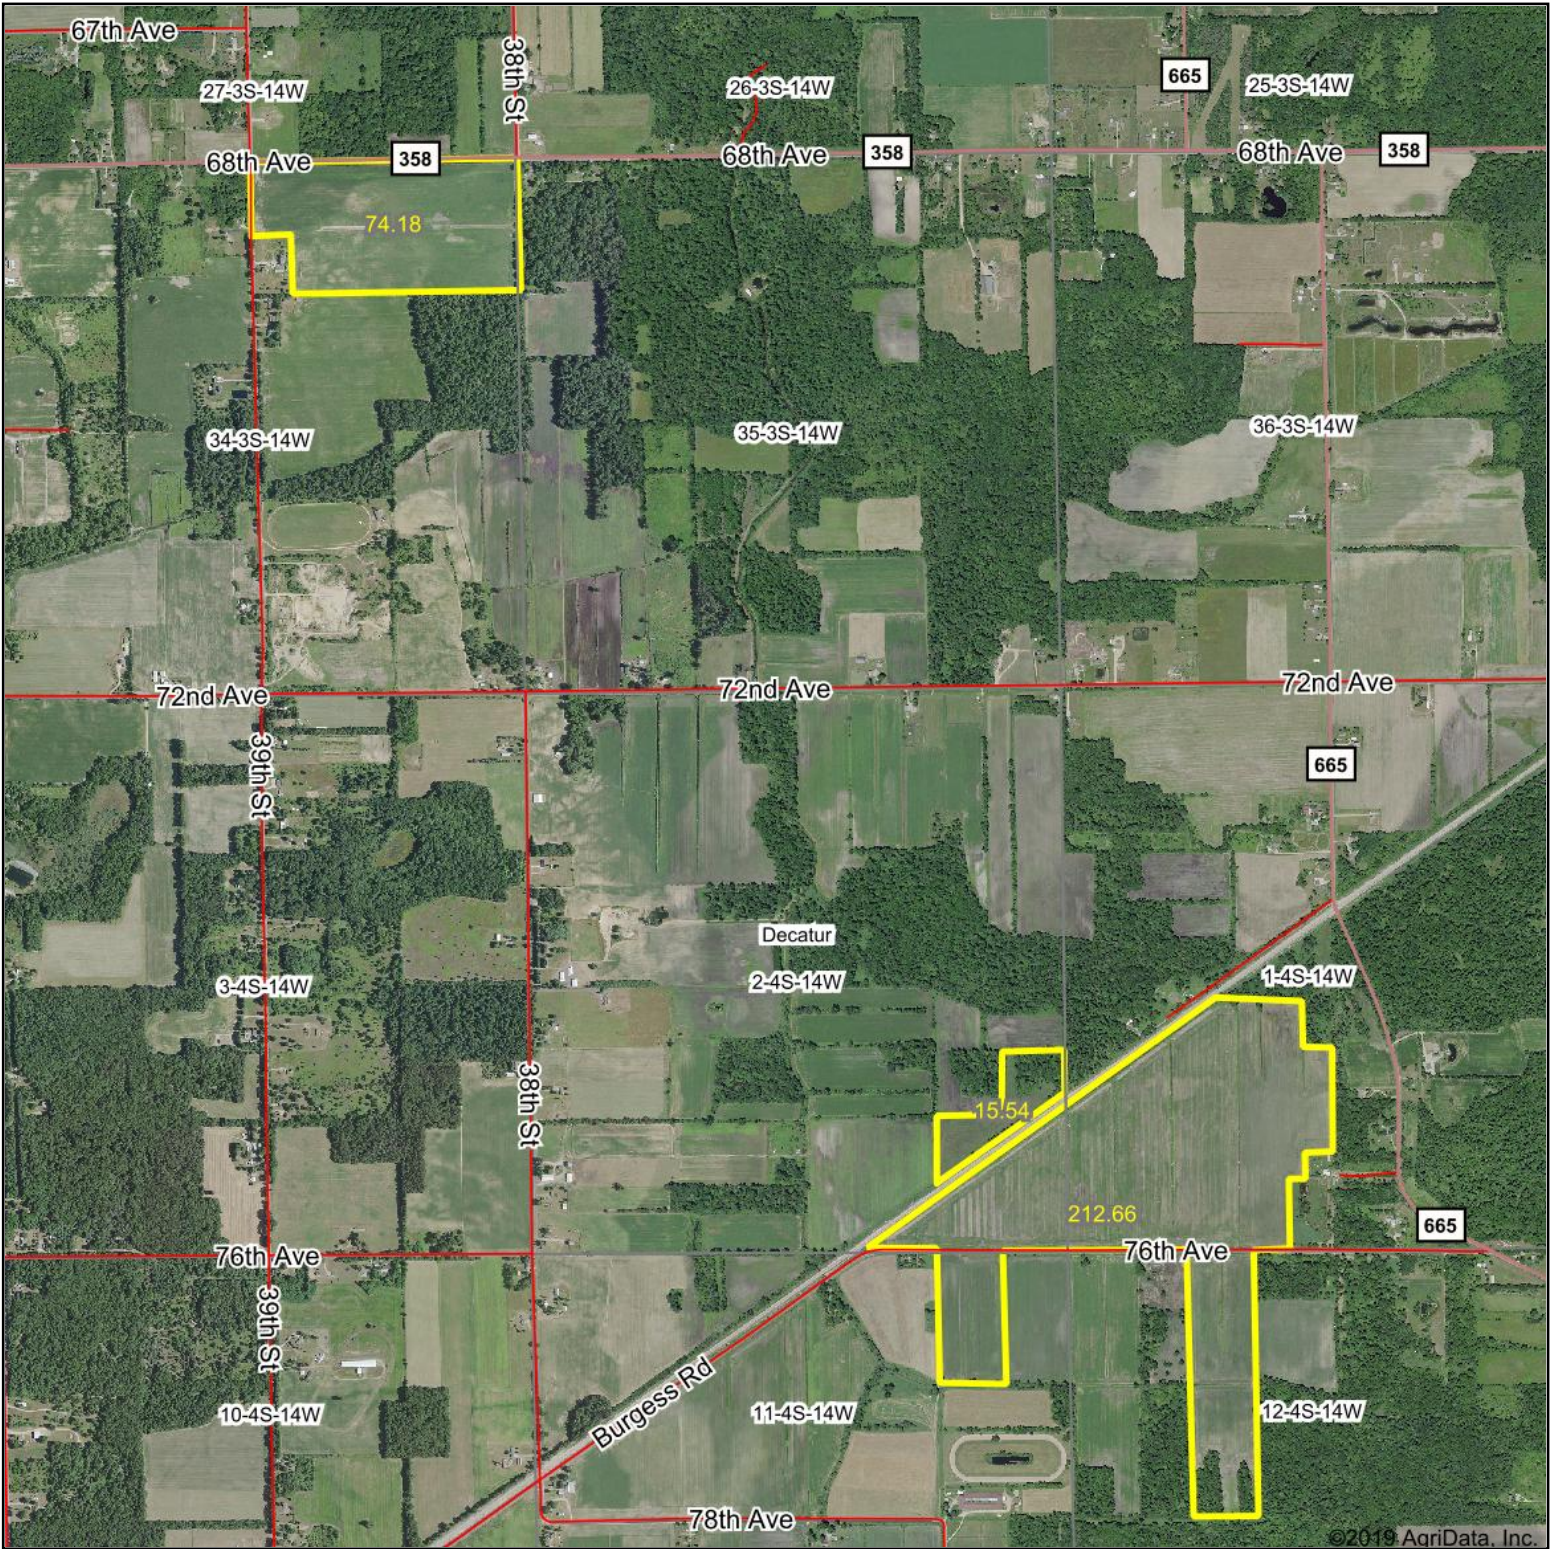

Aerial Map

©2019 AgriData, Inc.

Map Center: 42° 9' 17.46, -85° 54' 27.75

2-4S-14W
Van Buren County
Michigan

1/13/2020