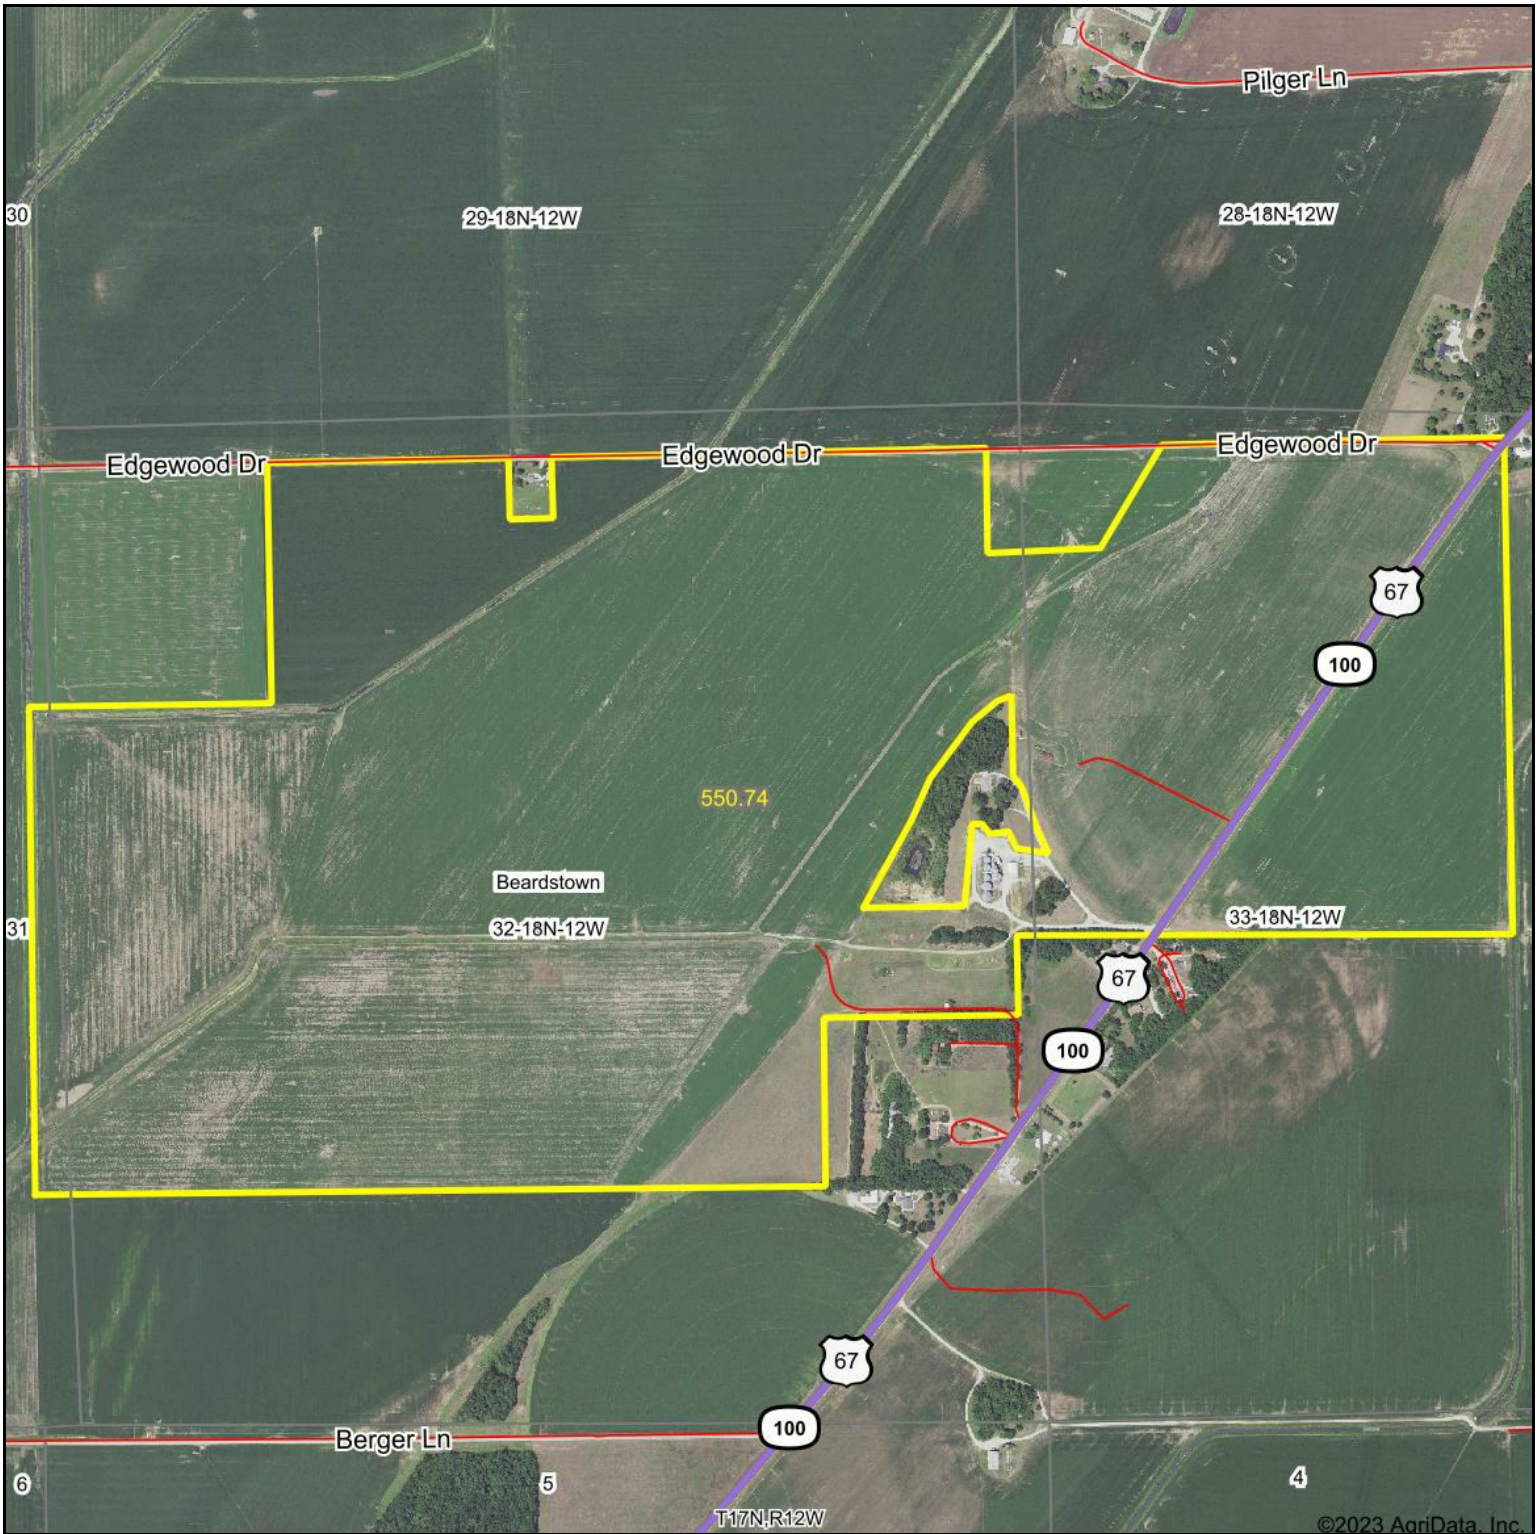

Wankel

©2023 AgriData, Inc.

Map Center: 39° 58' 23.55, -90° 28' 12.47

32-18N-12W
Cass County
Illinois