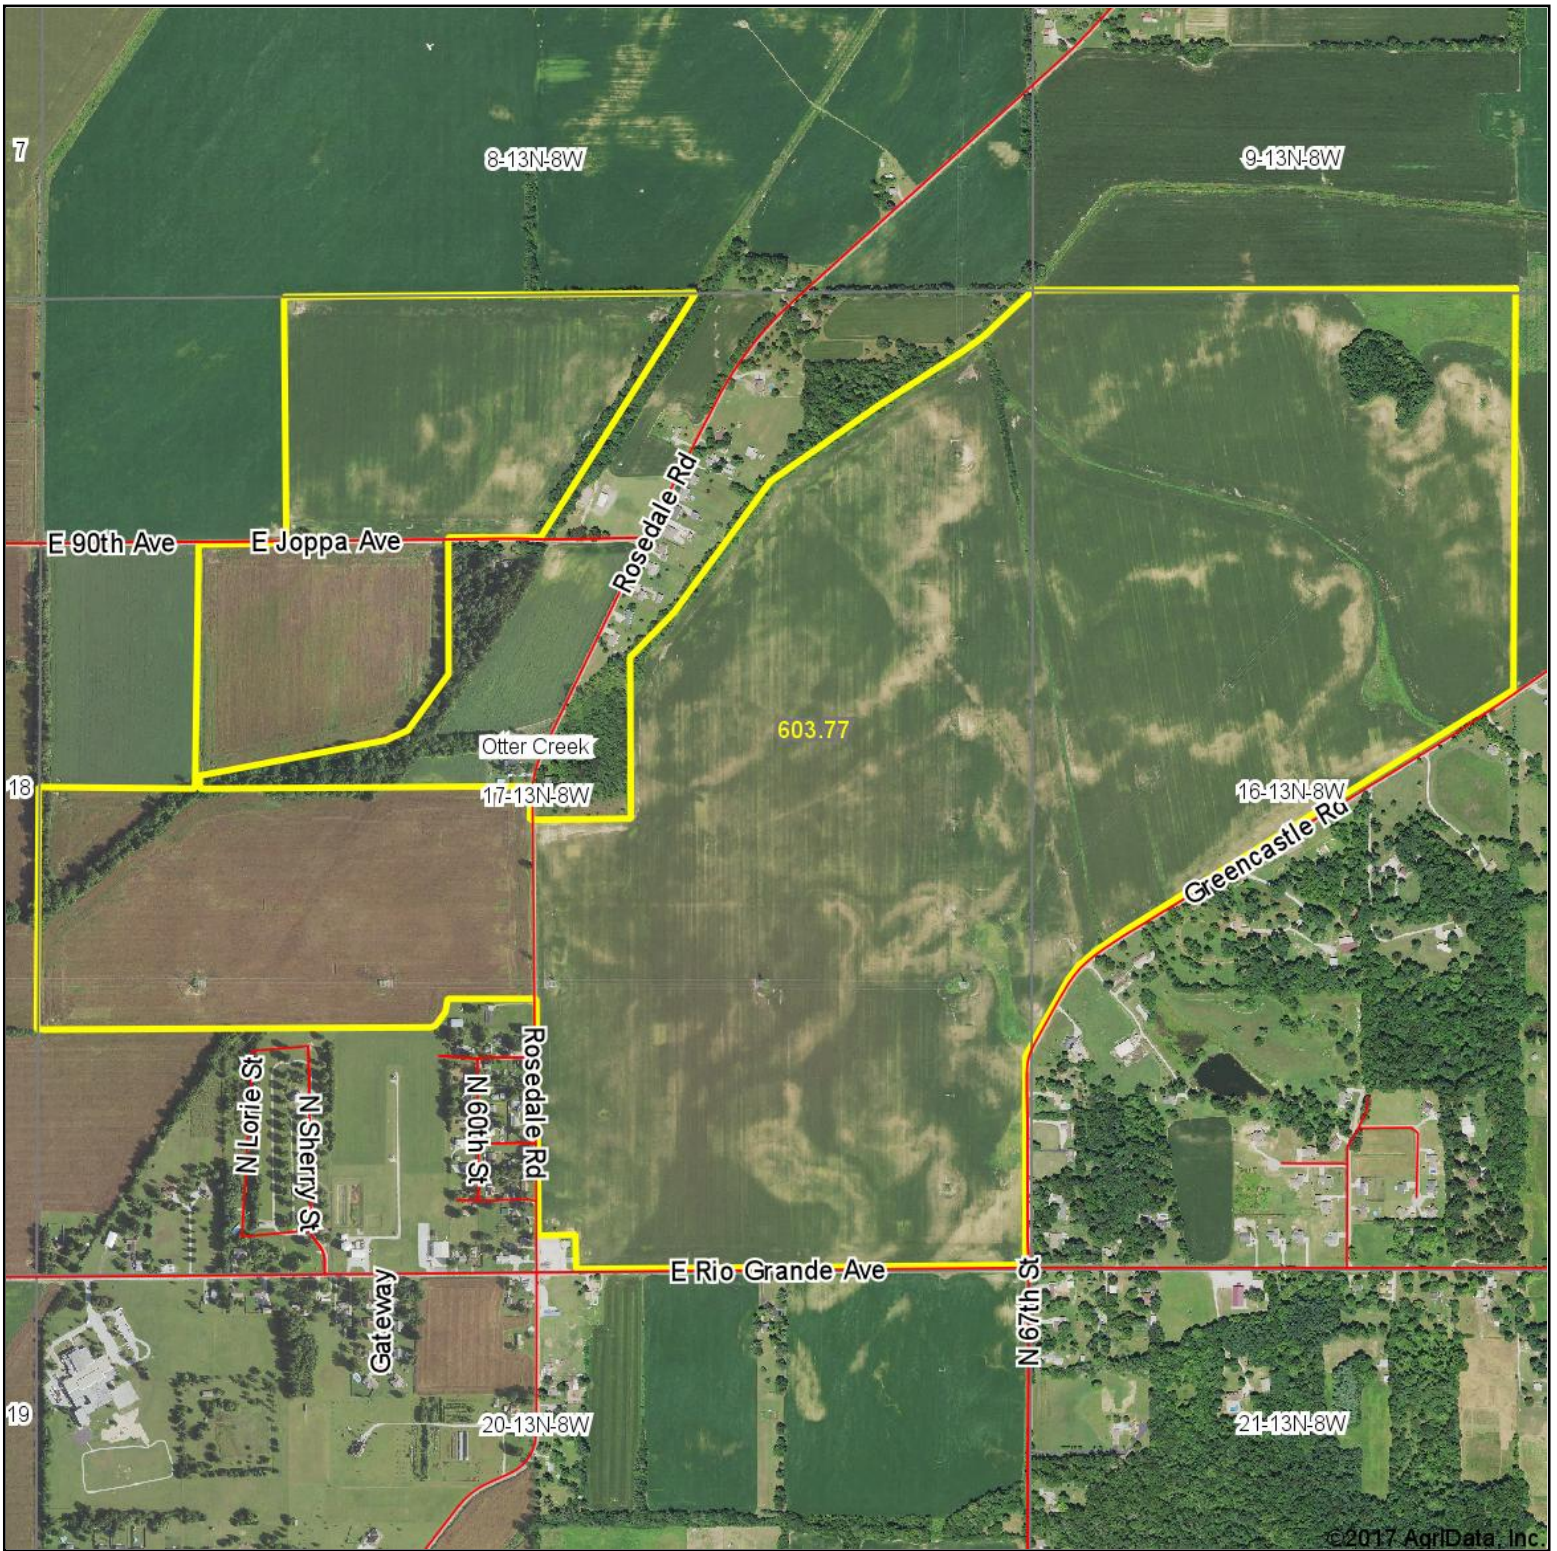

Aerial Map

©2017 AgriData, Inc.

map center: 39° 34' 19.88, -87° 19' 8.81

Maps Provided By:

17-13N-8W
Vigo County
Indiana

8/16/2017