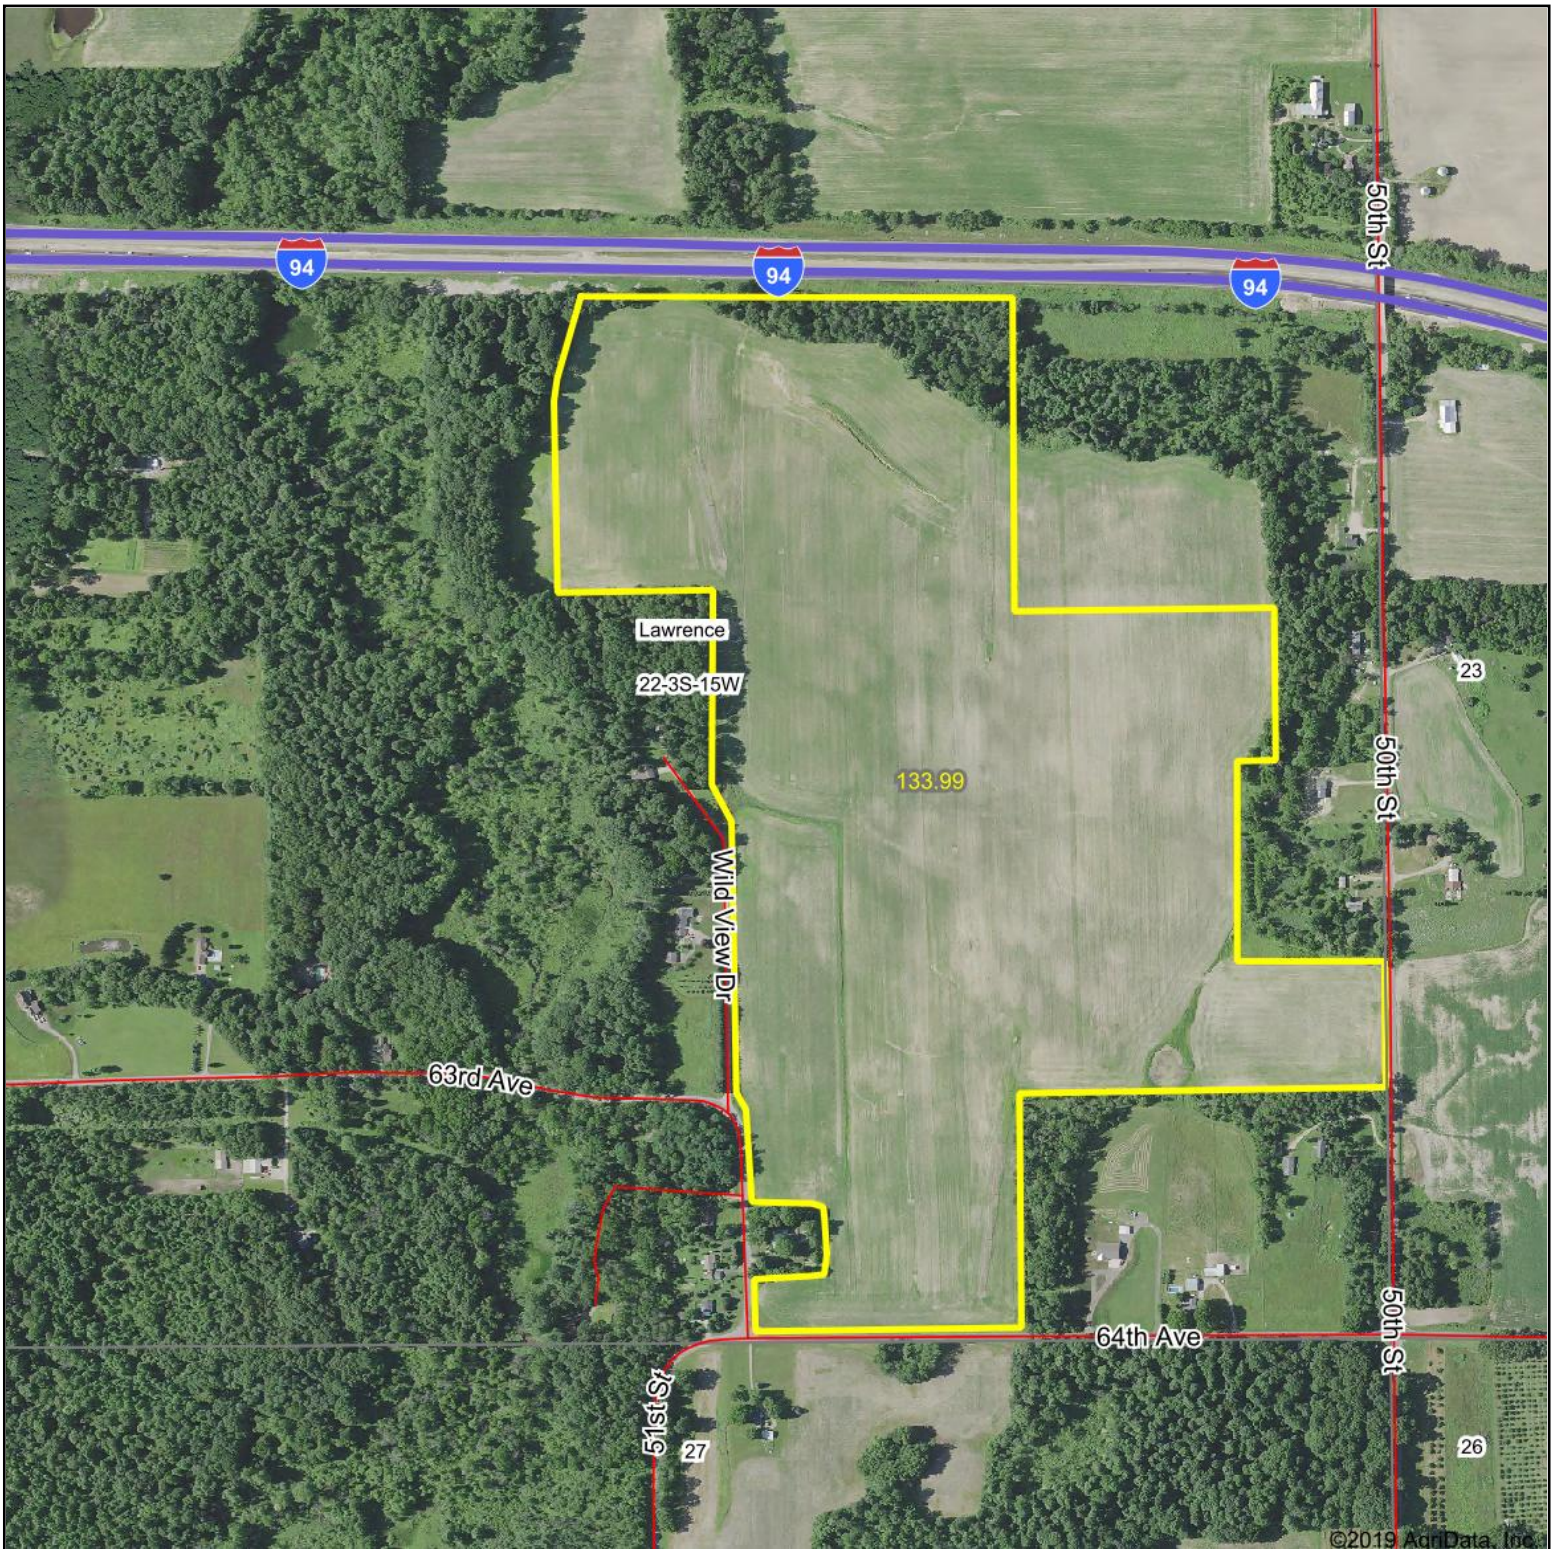

Aerial Map

©2019 AgriData, Inc.

map center: 42° 11' 28.74, -86° 2' 23.02

22-3S-15W
Van Buren County
Michigan

Maps Provided By:

CUSTOMIZED ONLINE MAPPING
© AgriData, Inc. 2019 www.AgridataInc.com

5/6/2019