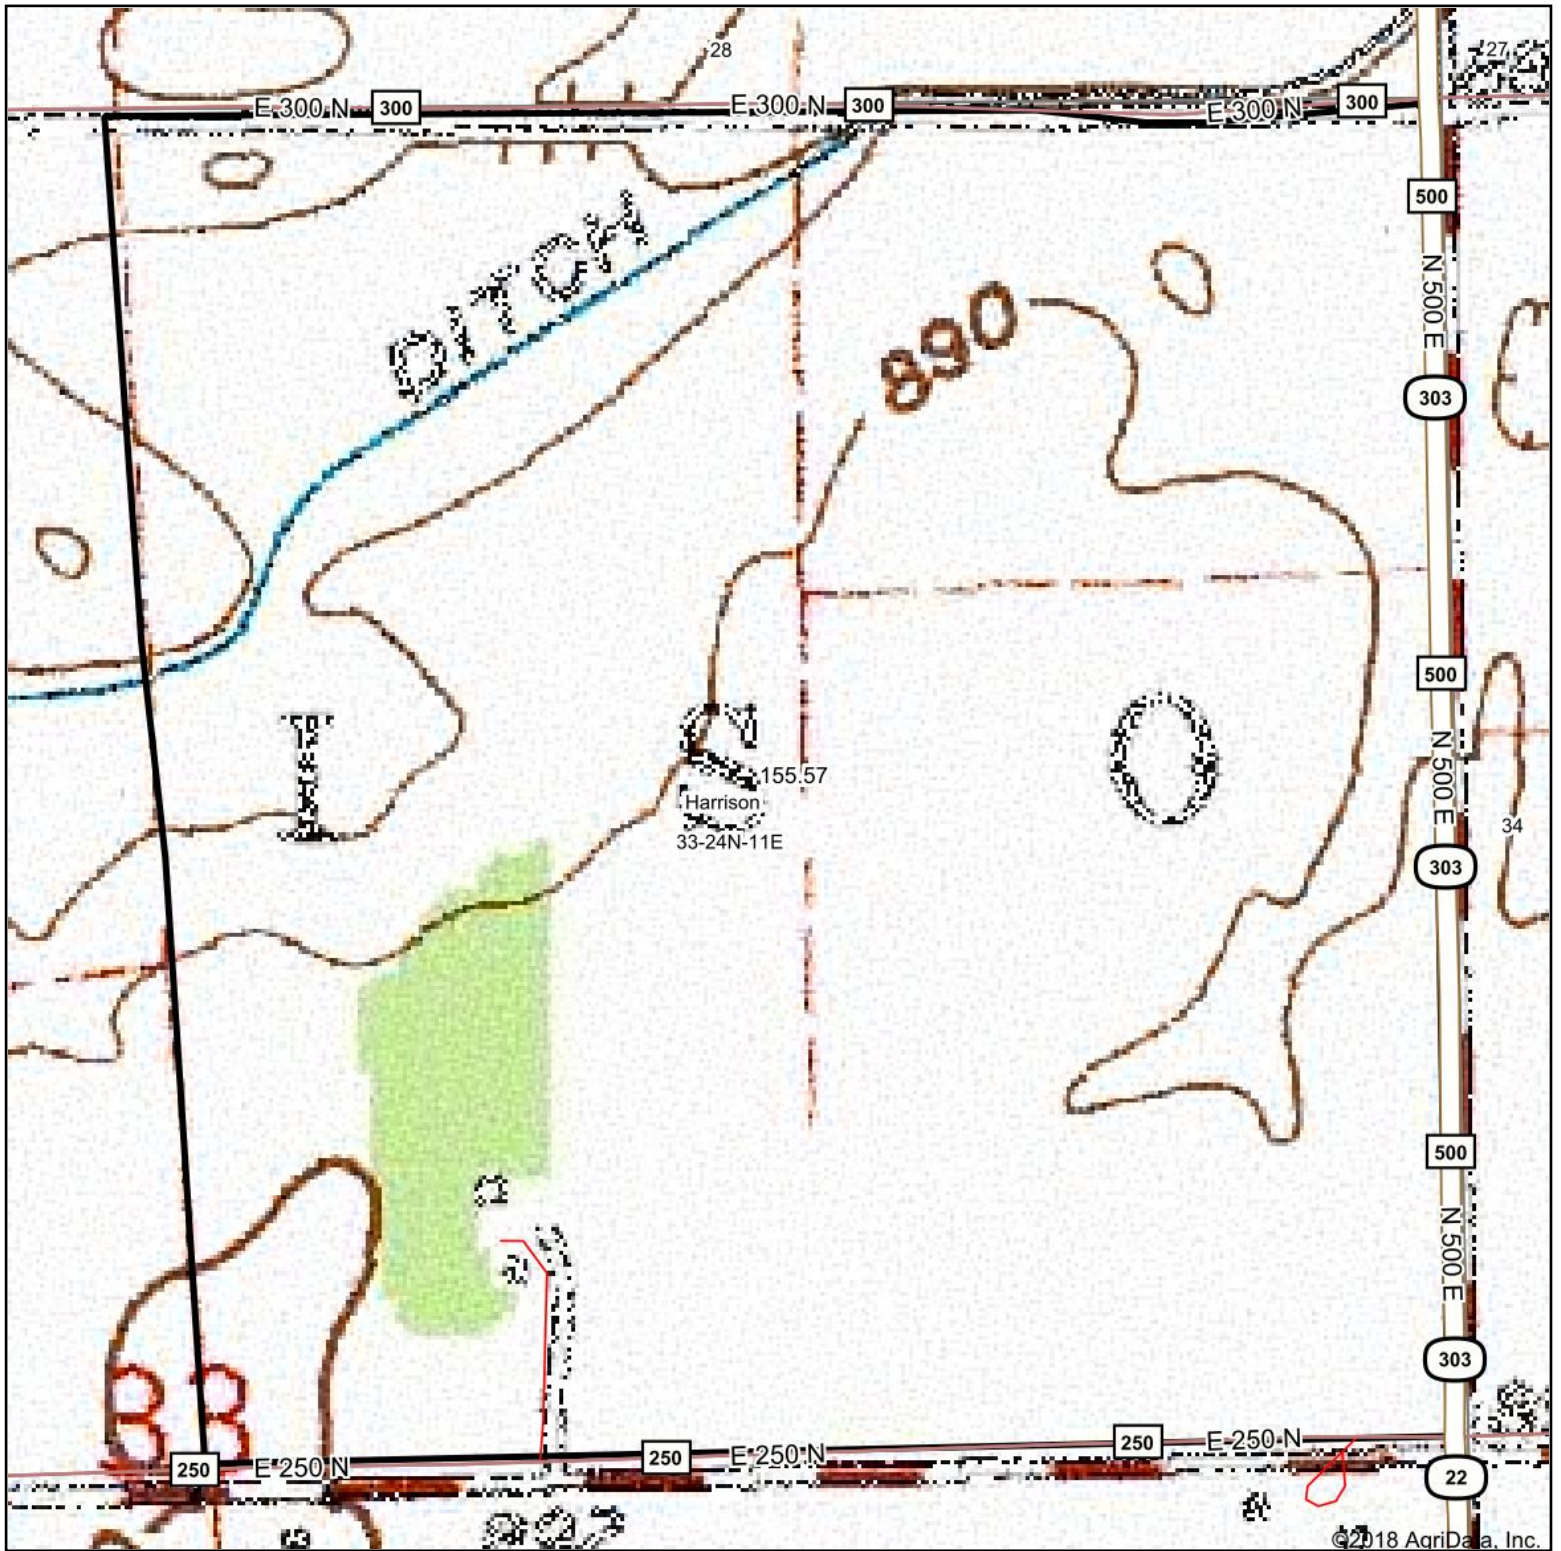

Topography Map

©2018 AgriData, Inc.

map center: 40° 29' 24.59, -85° 16' 57.7

Maps Provided By:

33-24N-11E
Blackford County
Indiana

7/16/2018