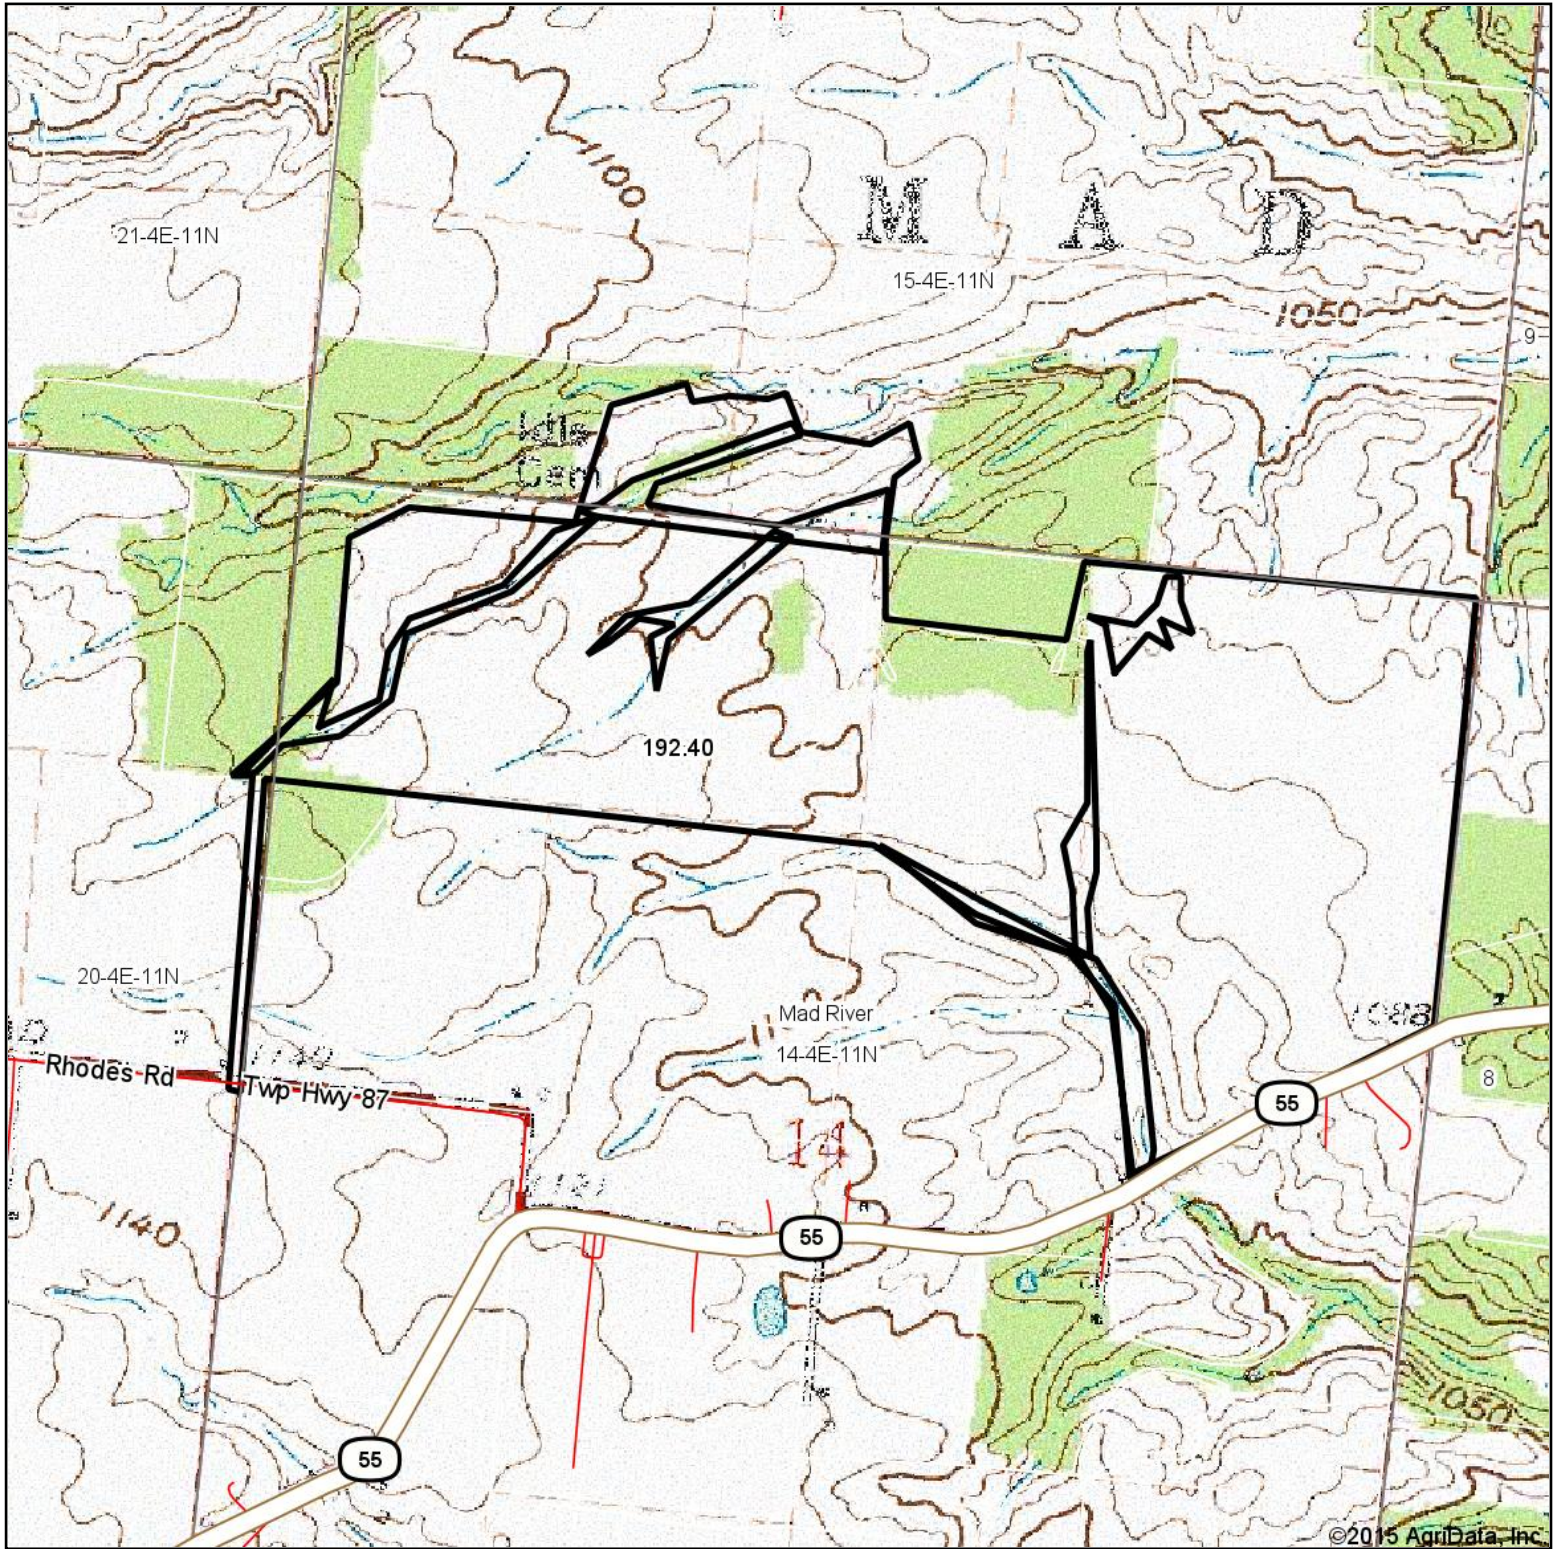

Topography Map

map center: 40° 4' 15.83, 83° 51' 7.9

14-4E-11N
Champaign County
Ohio

12/9/2015

Maps Provided By:

CUSTOMIZED ONLINE MAPPING
© AgriData, Inc. 2015 www.AgridataInc.com