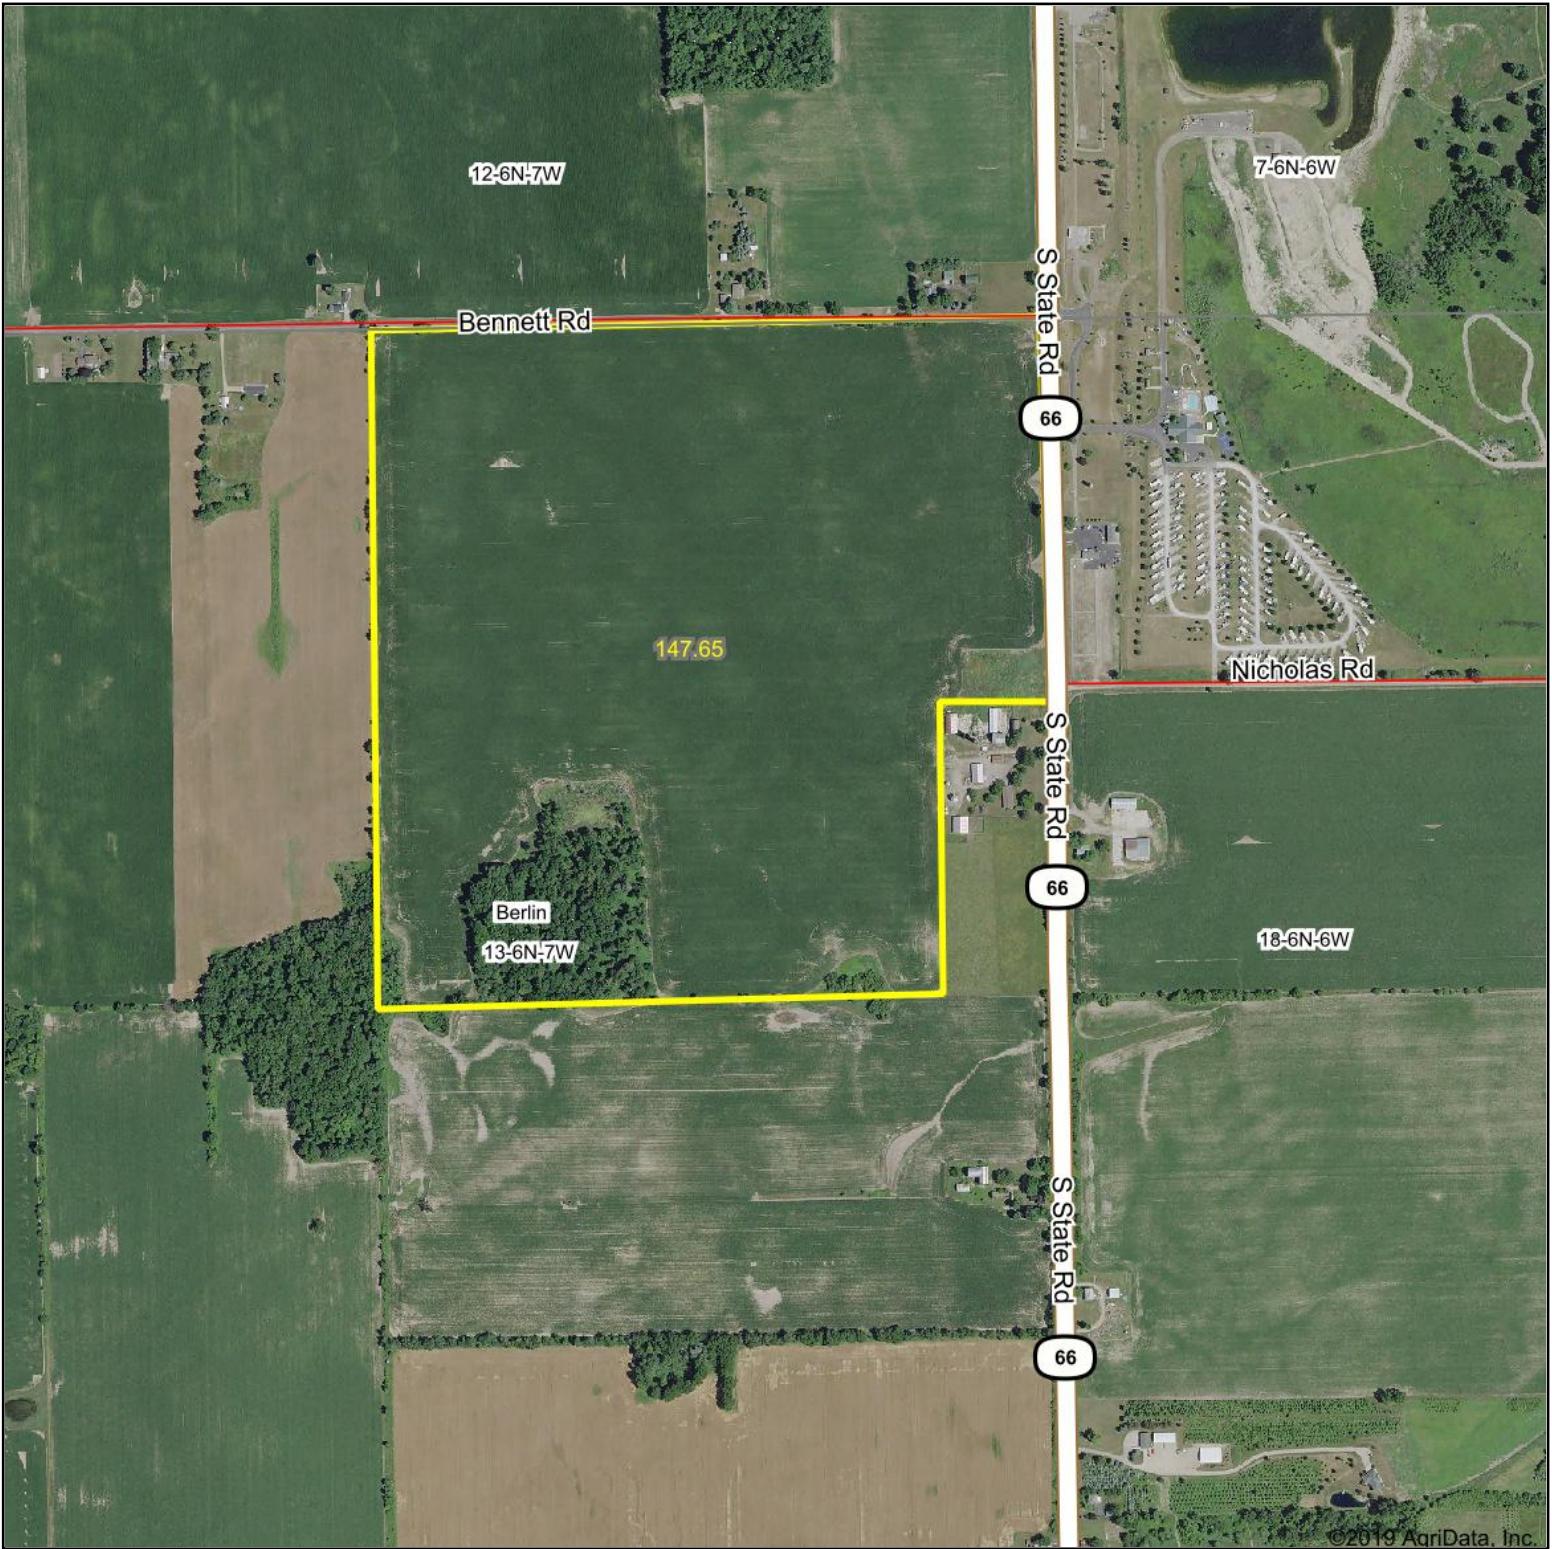

Aerial Map

Map Center: 42° 54' 36.57, -85° 4' 44.22

13-6N-7W
Ionia County
Michigan

12/27/2019