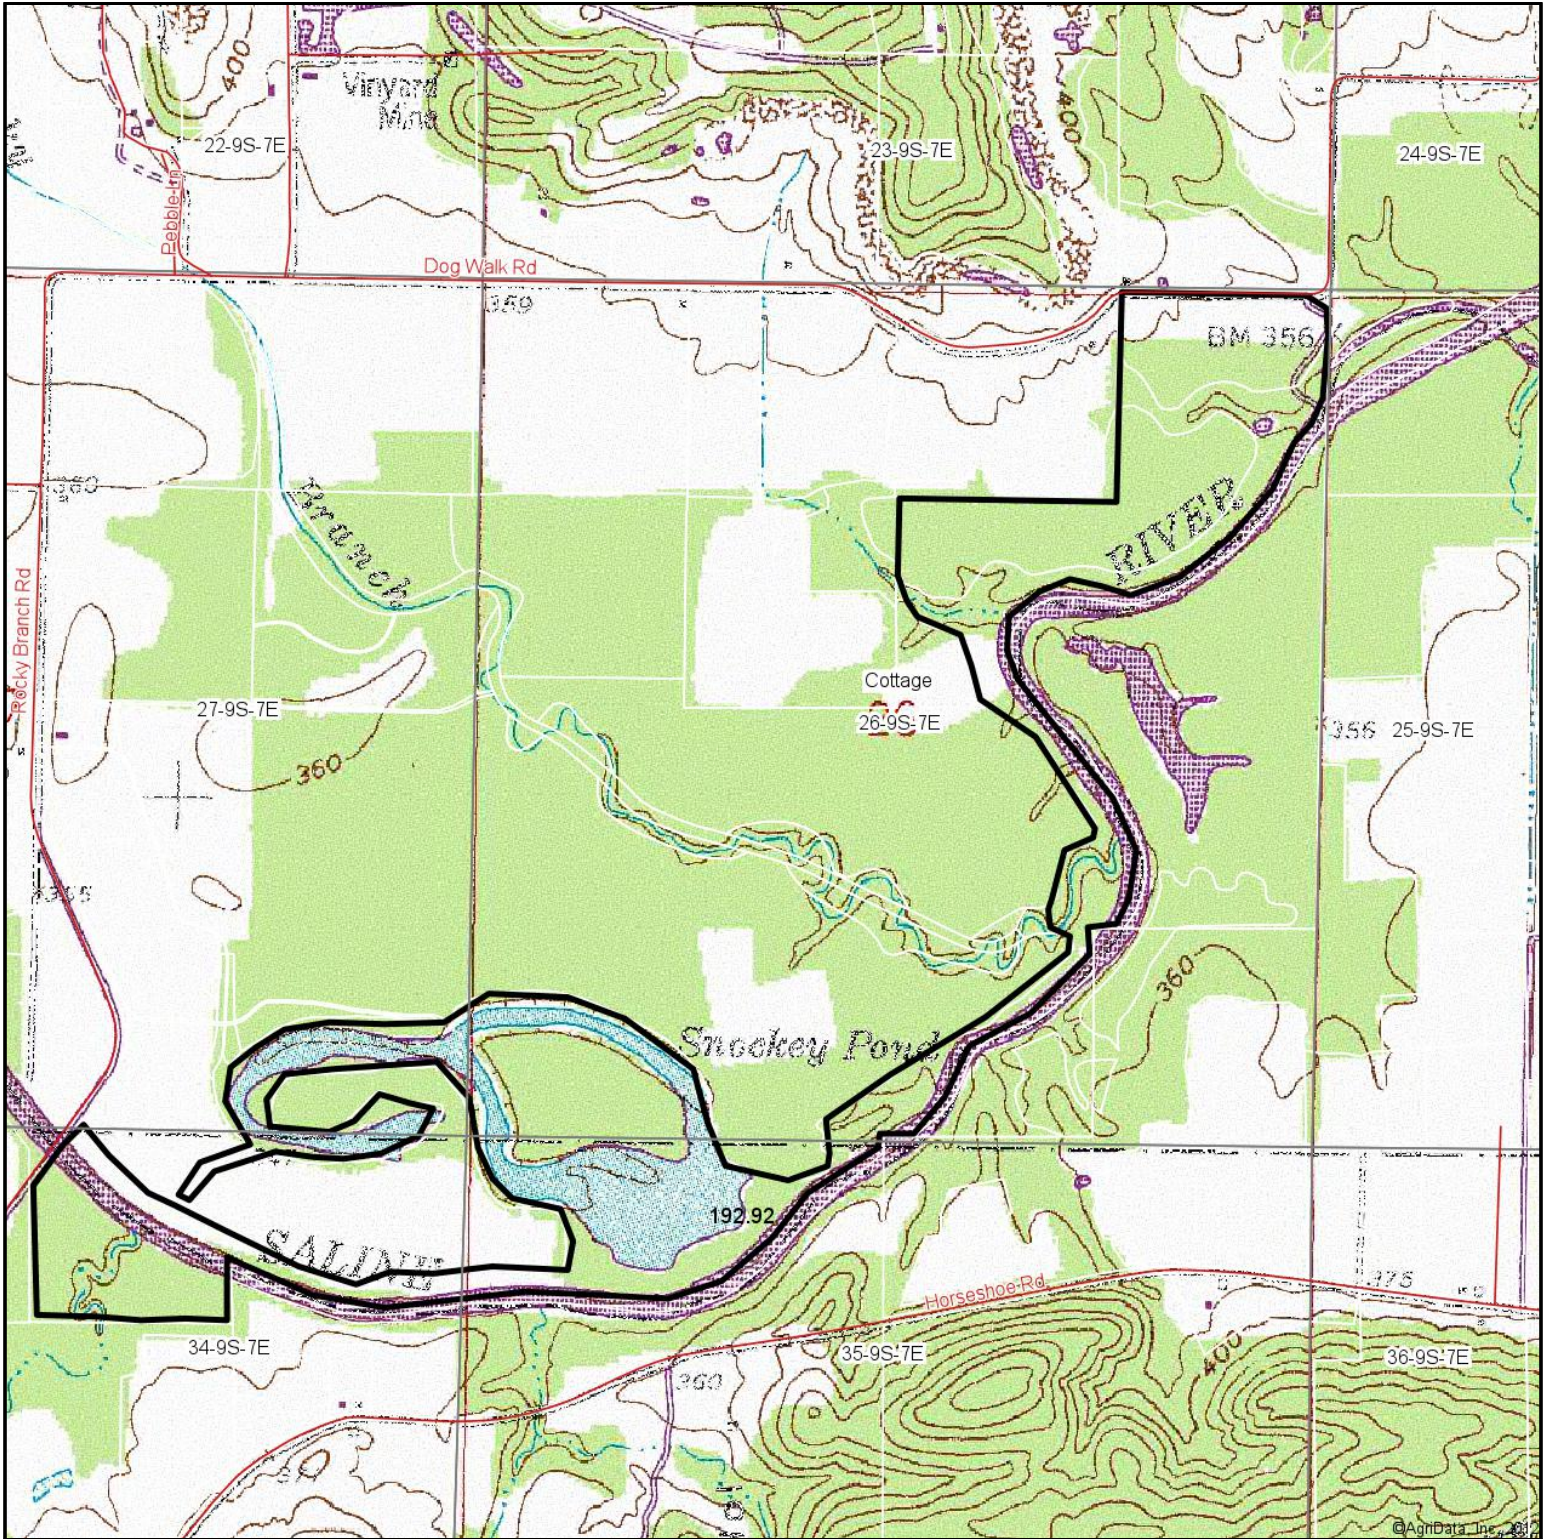

Topography Map

map center: 37° 42' 32.11, 88° 24' 14.04

scale: 14490

26-9S-7E
Saline County
Illinois

Maps provided by:

©AgriData, Inc. 2012

www.AgriDataInc.com

8/30/2012

Field borders provided by Farm Service Agency as of 5/21/2008. Aerial photography provided by Aerial Photography Field Office.