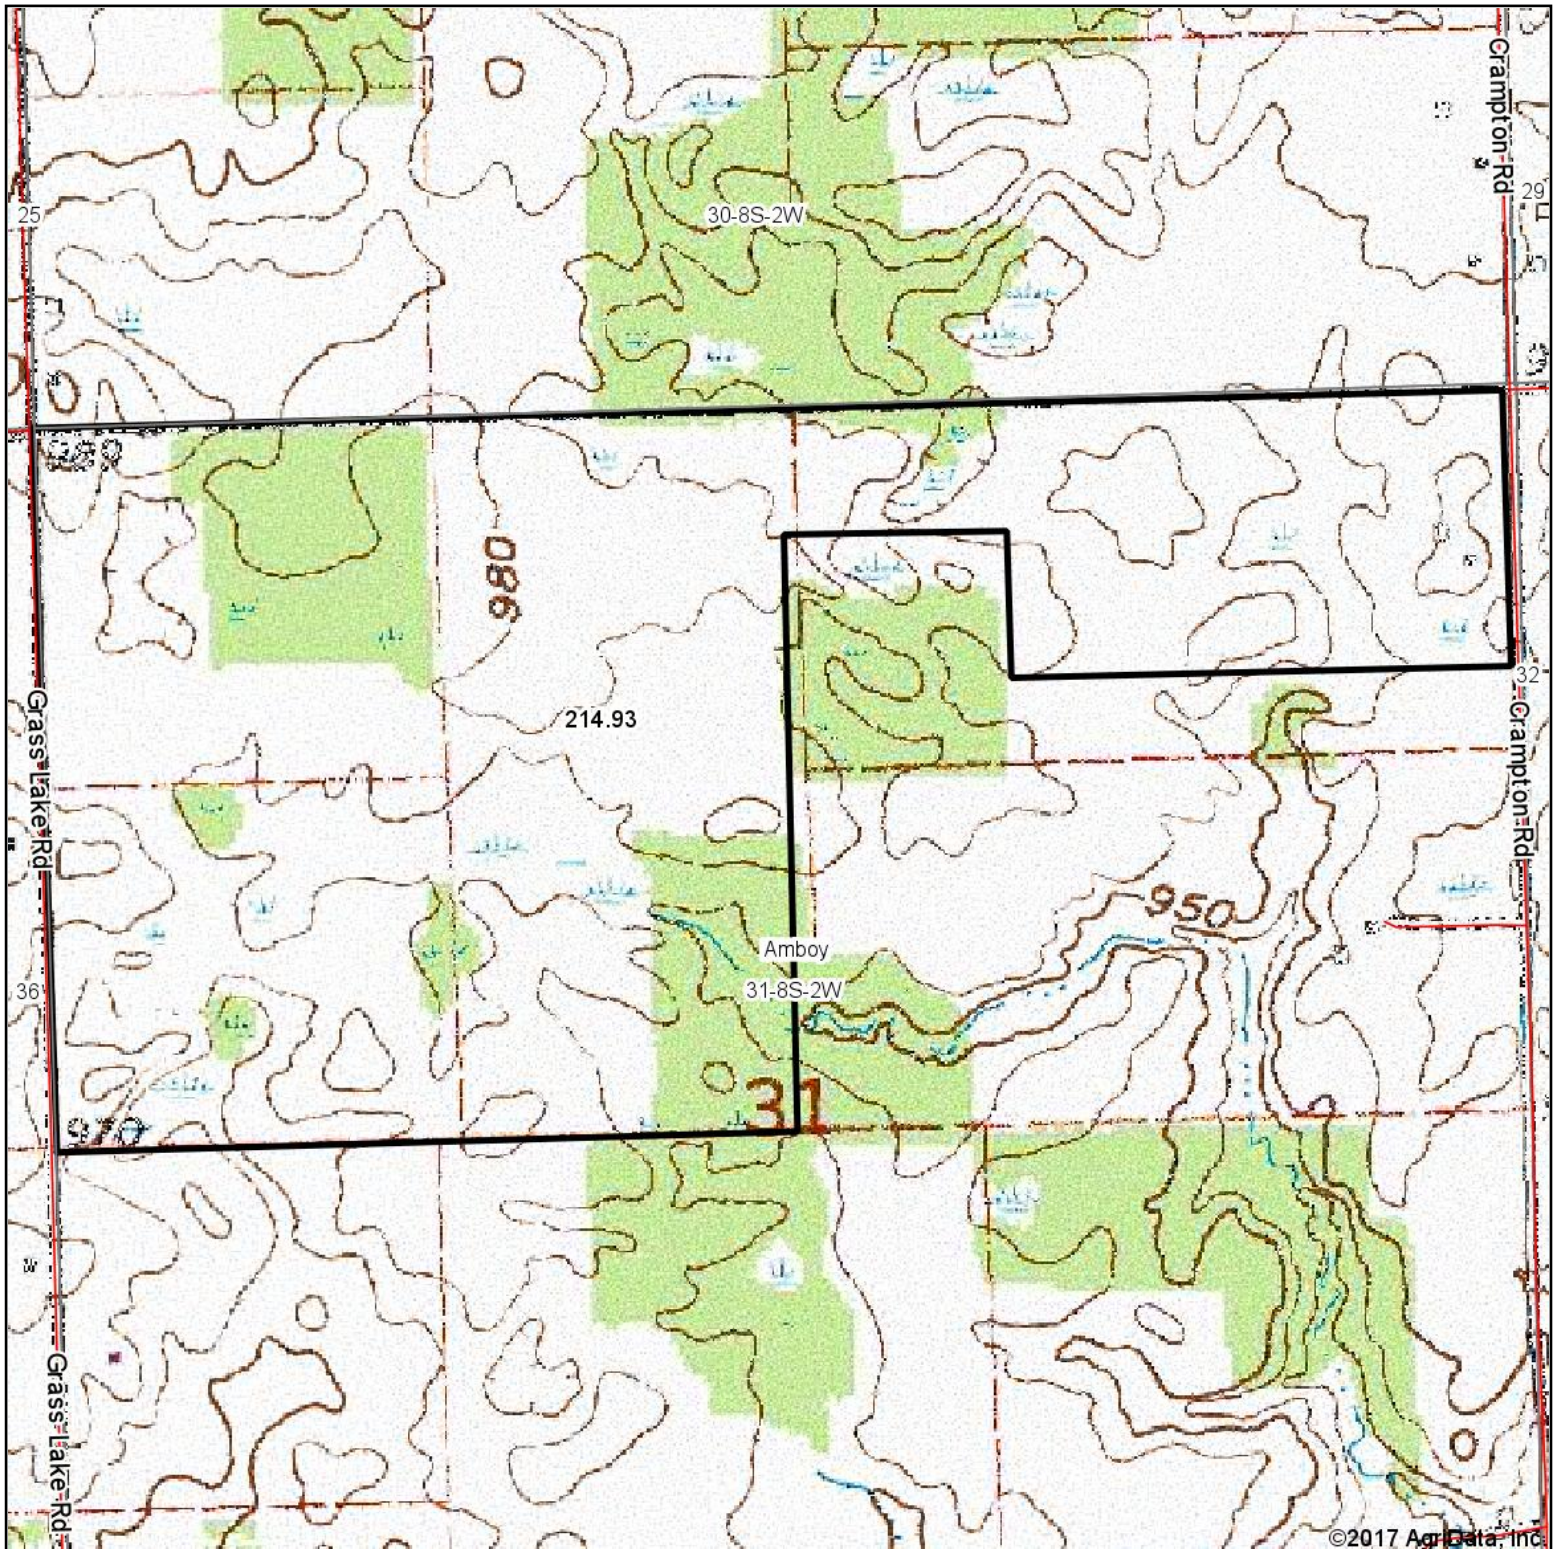

Topography Map

map center: 41° 44' 5.17, -84° 34' 57.37

Maps Provided By:

© AgriData, Inc. 2017

www.AgriDataInc.com

31-8S-2W
Hillsdale County
Michigan

8/16/2017