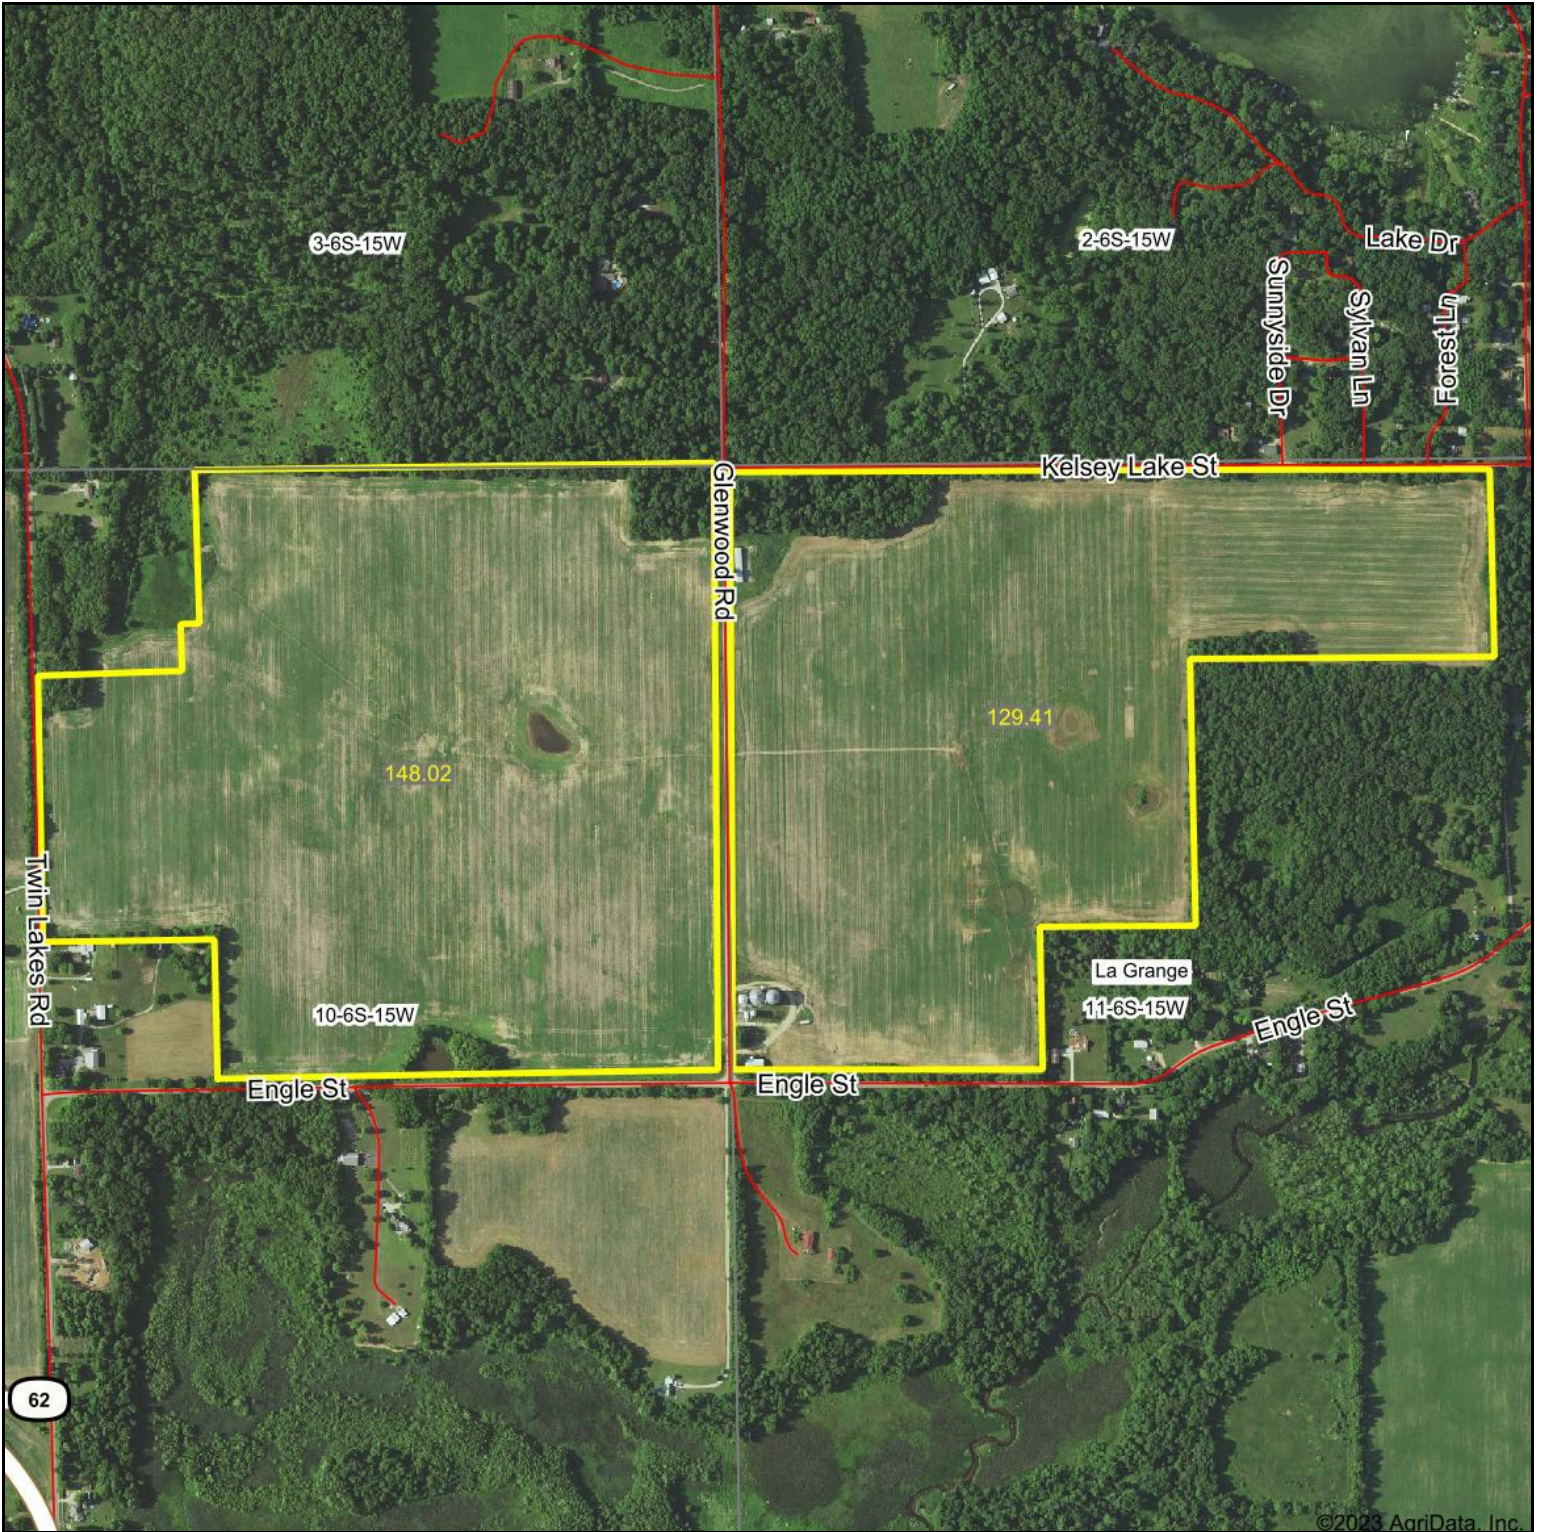

White Map

©2023 AgriData, Inc.

Map Center: 41° 57' 57.18, -86° 1' 45.42

11-6S-15W
Cass County
Michigan

3/28/2023