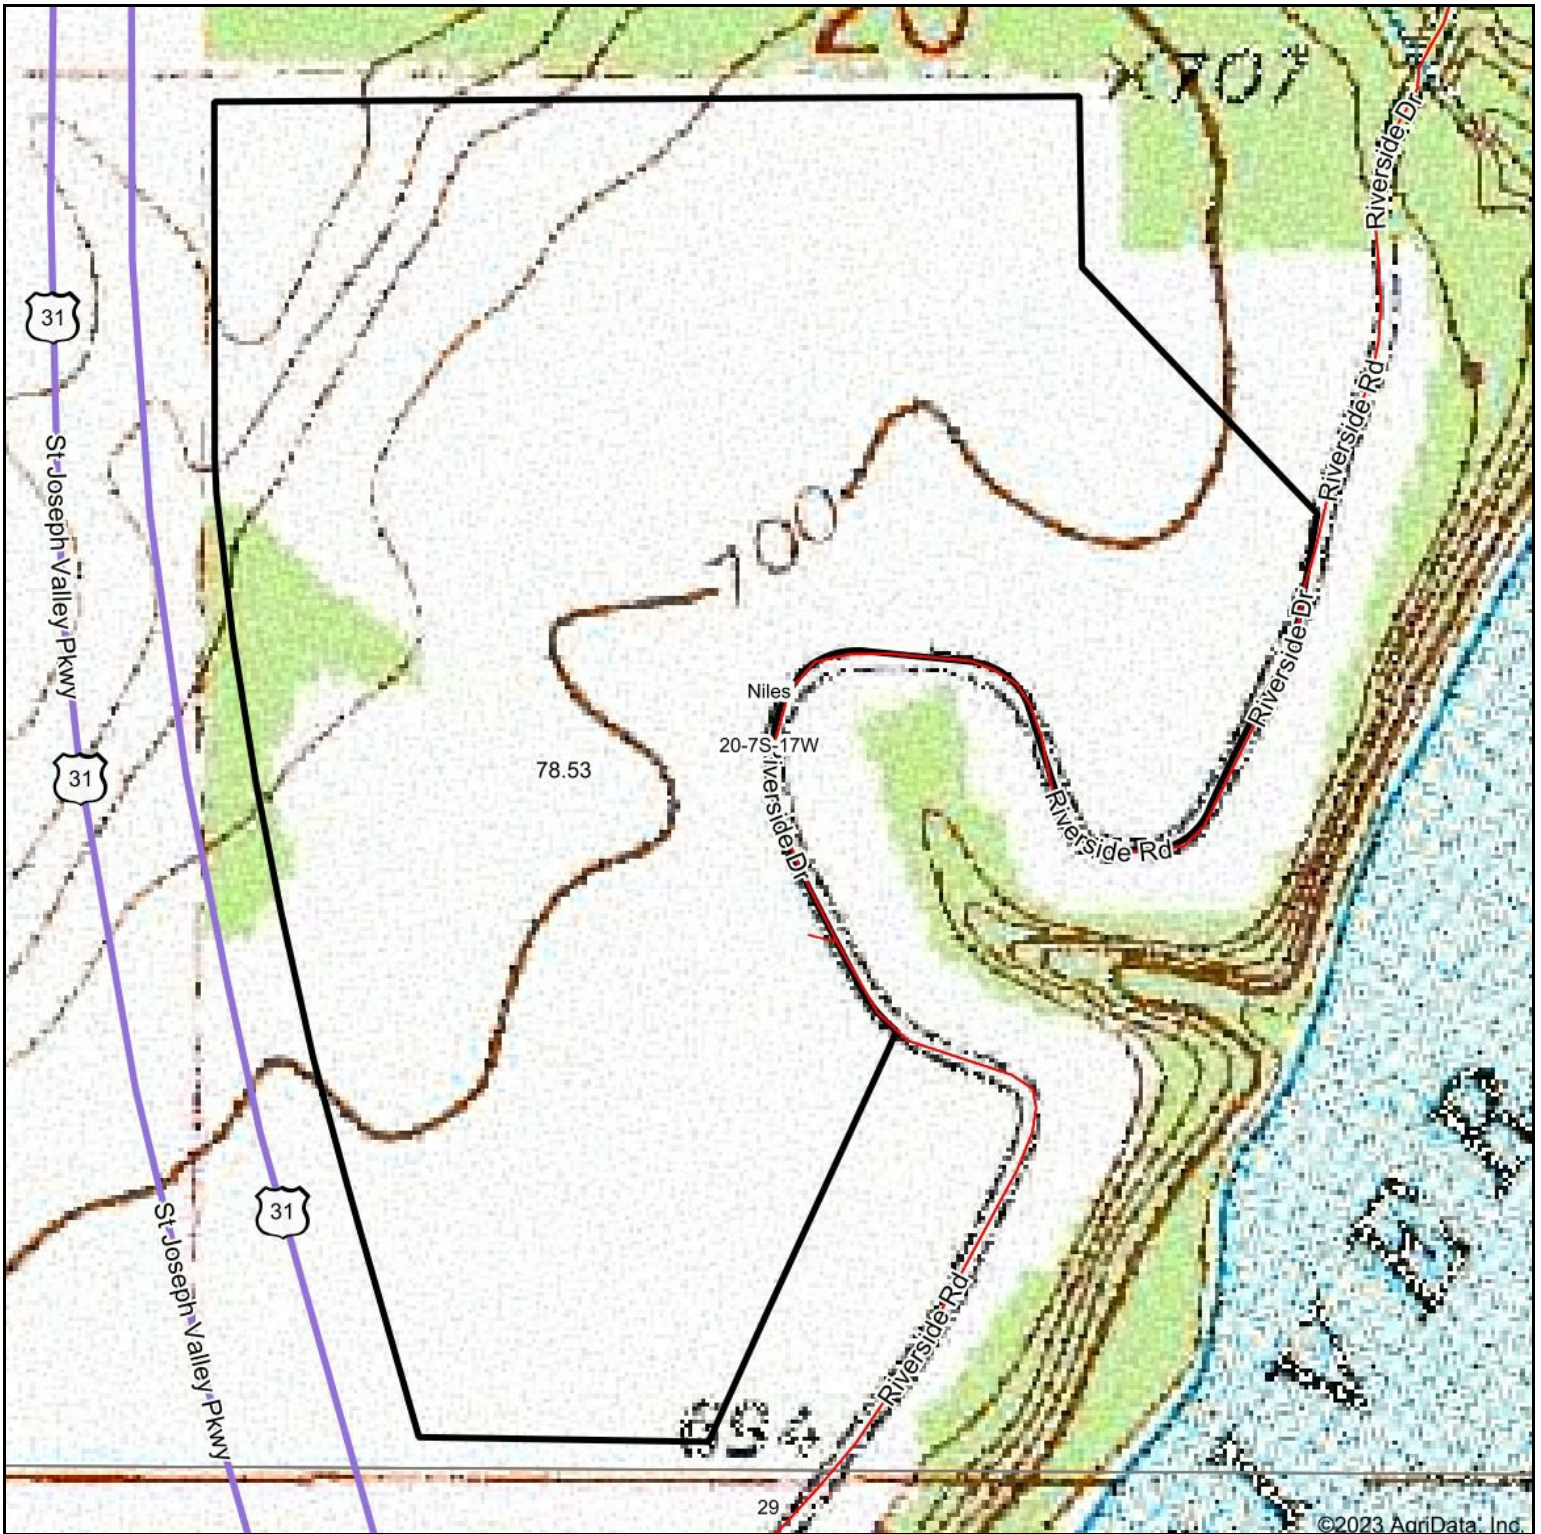

Topography Map

©2023 AgriData, Inc.

Map Center: 41° 50' 45.39, -86° 18' 45.08

Maps Provided By:

© AgriData, Inc. 2023 www.AgriDataInc.com

20-7S-17W
Berrien County
Michigan

12/26/2023