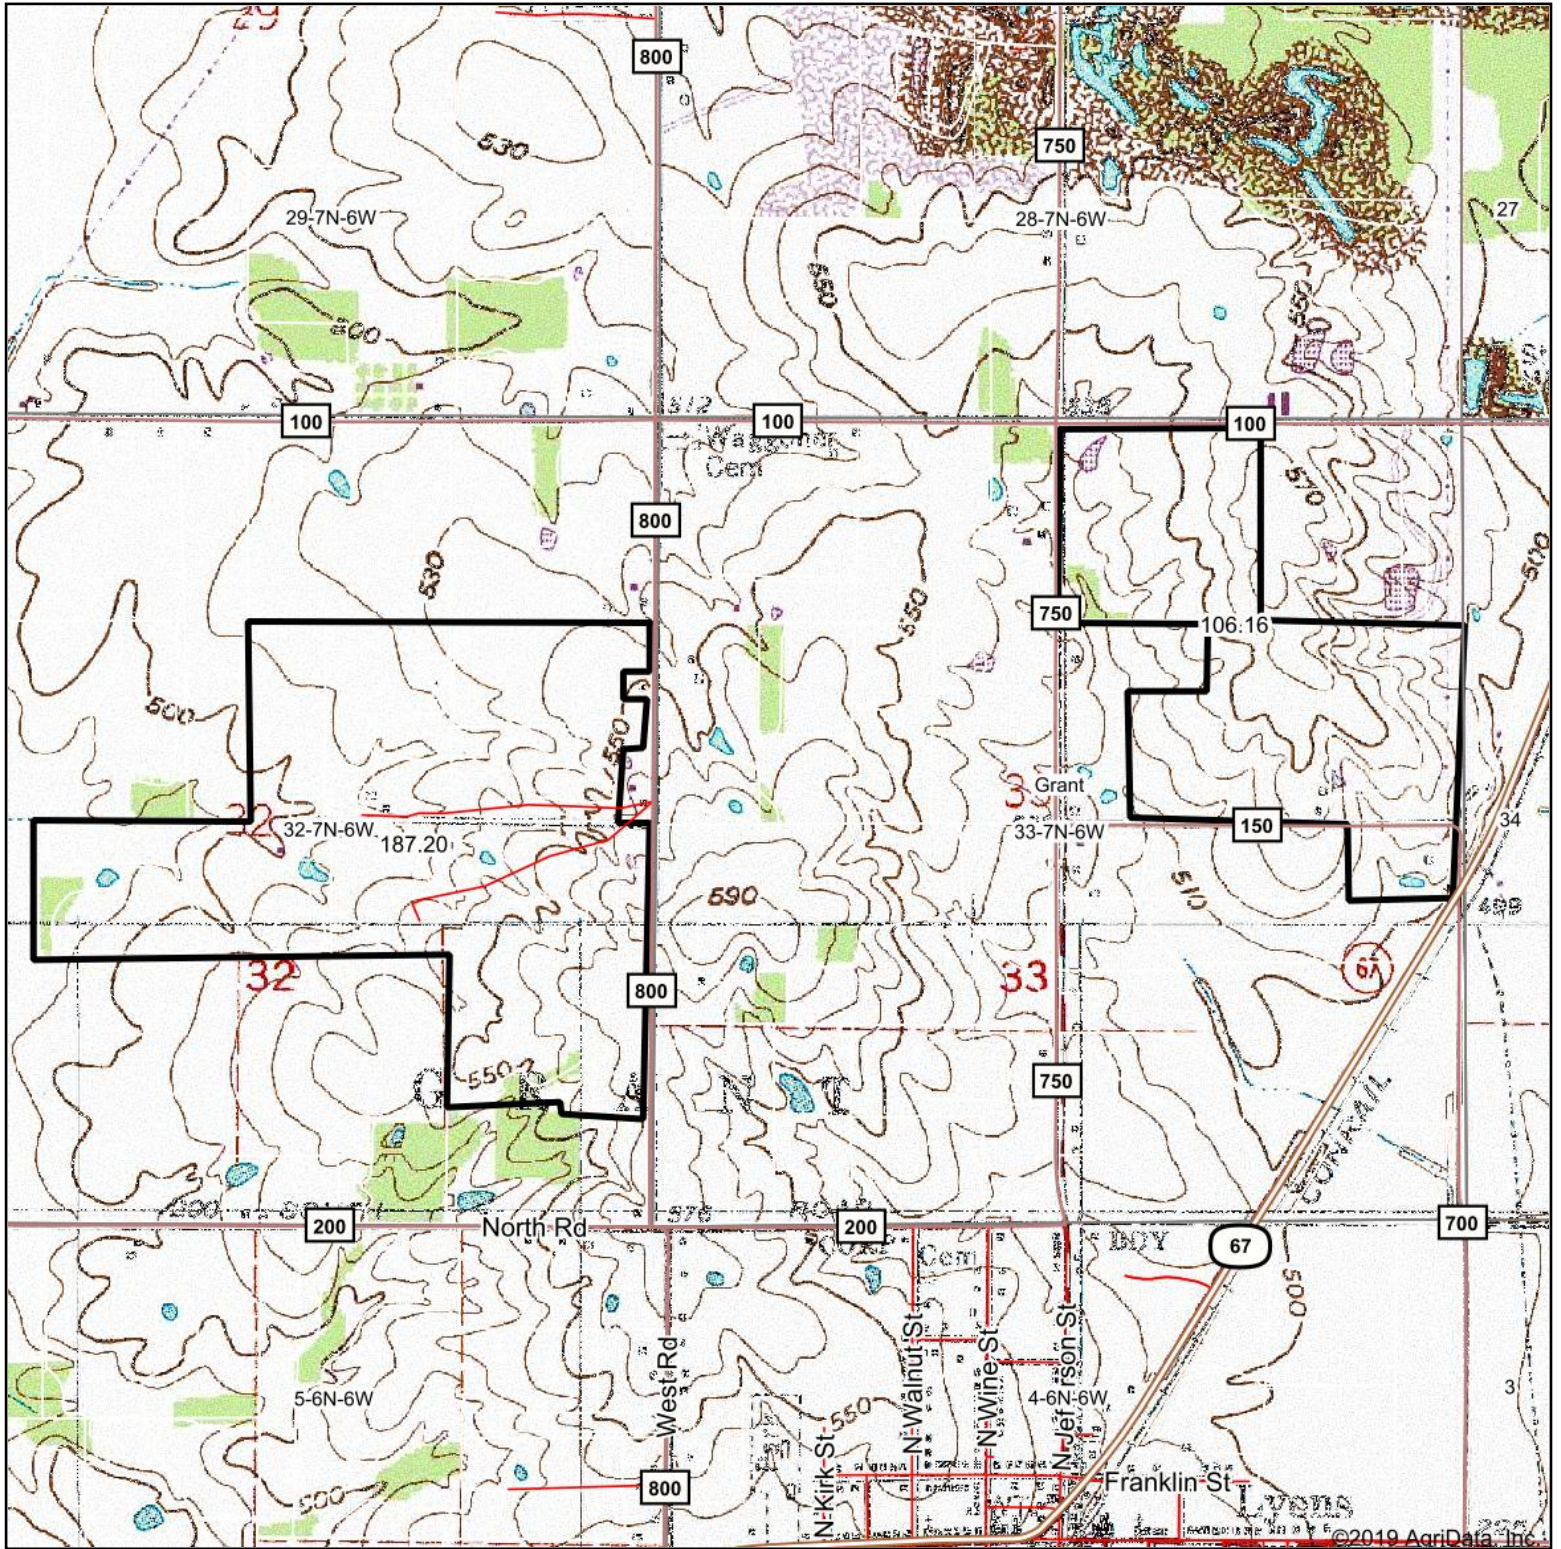

Topography Map

©2018 AgriData, Inc.

map center: 39° 0' 46.76, -87° 1' 45.5

Maps Provided By:

25-7N-6W
Greene County
Indiana

1/10/2019

Topography Map

map center: 39° 0' 9.68, -87° 5' 16.2

0ft 1447ft 2894ft

Maps Provided By:

© AgriData, Inc. 2019

www.AgrIDataInc.com

33-7N-6W
Greene County
Indiana

2/19/2019