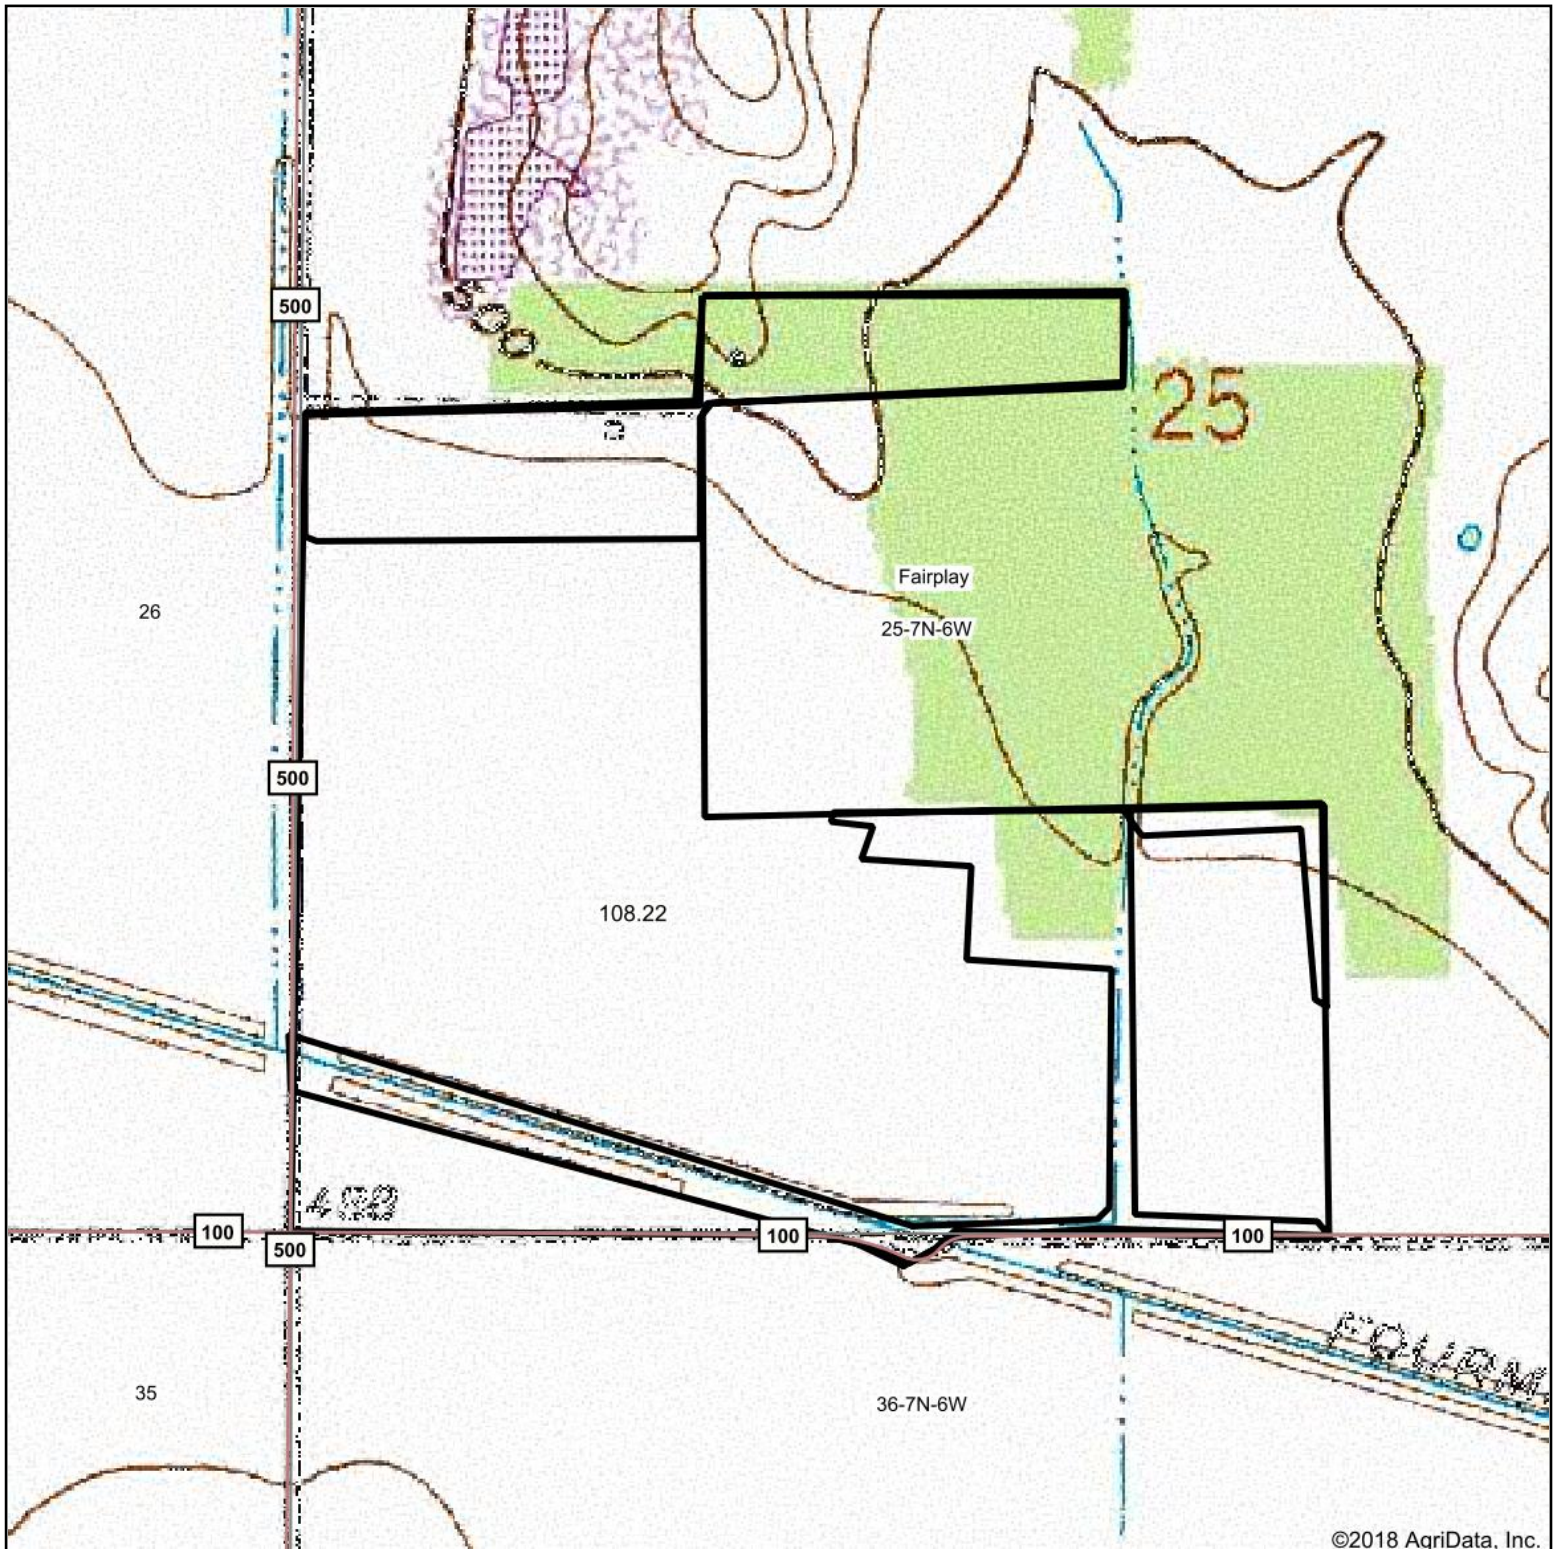

Topography Map

©2018 AgriData, Inc.

map center: 39° 0' 46.76, -87° 1' 45.5

Maps Provided By:

25-7N-6W
Greene County
Indiana

1/10/2019

Topography Map

map center: 39° 0' 9.68, -87° 5' 16.2

0ft 1447ft 2894ft

Maps Provided By:

© AgriData, Inc. 2019

www.AgrIDataInc.com

33-7N-6W
Greene County
Indiana

2/19/2019