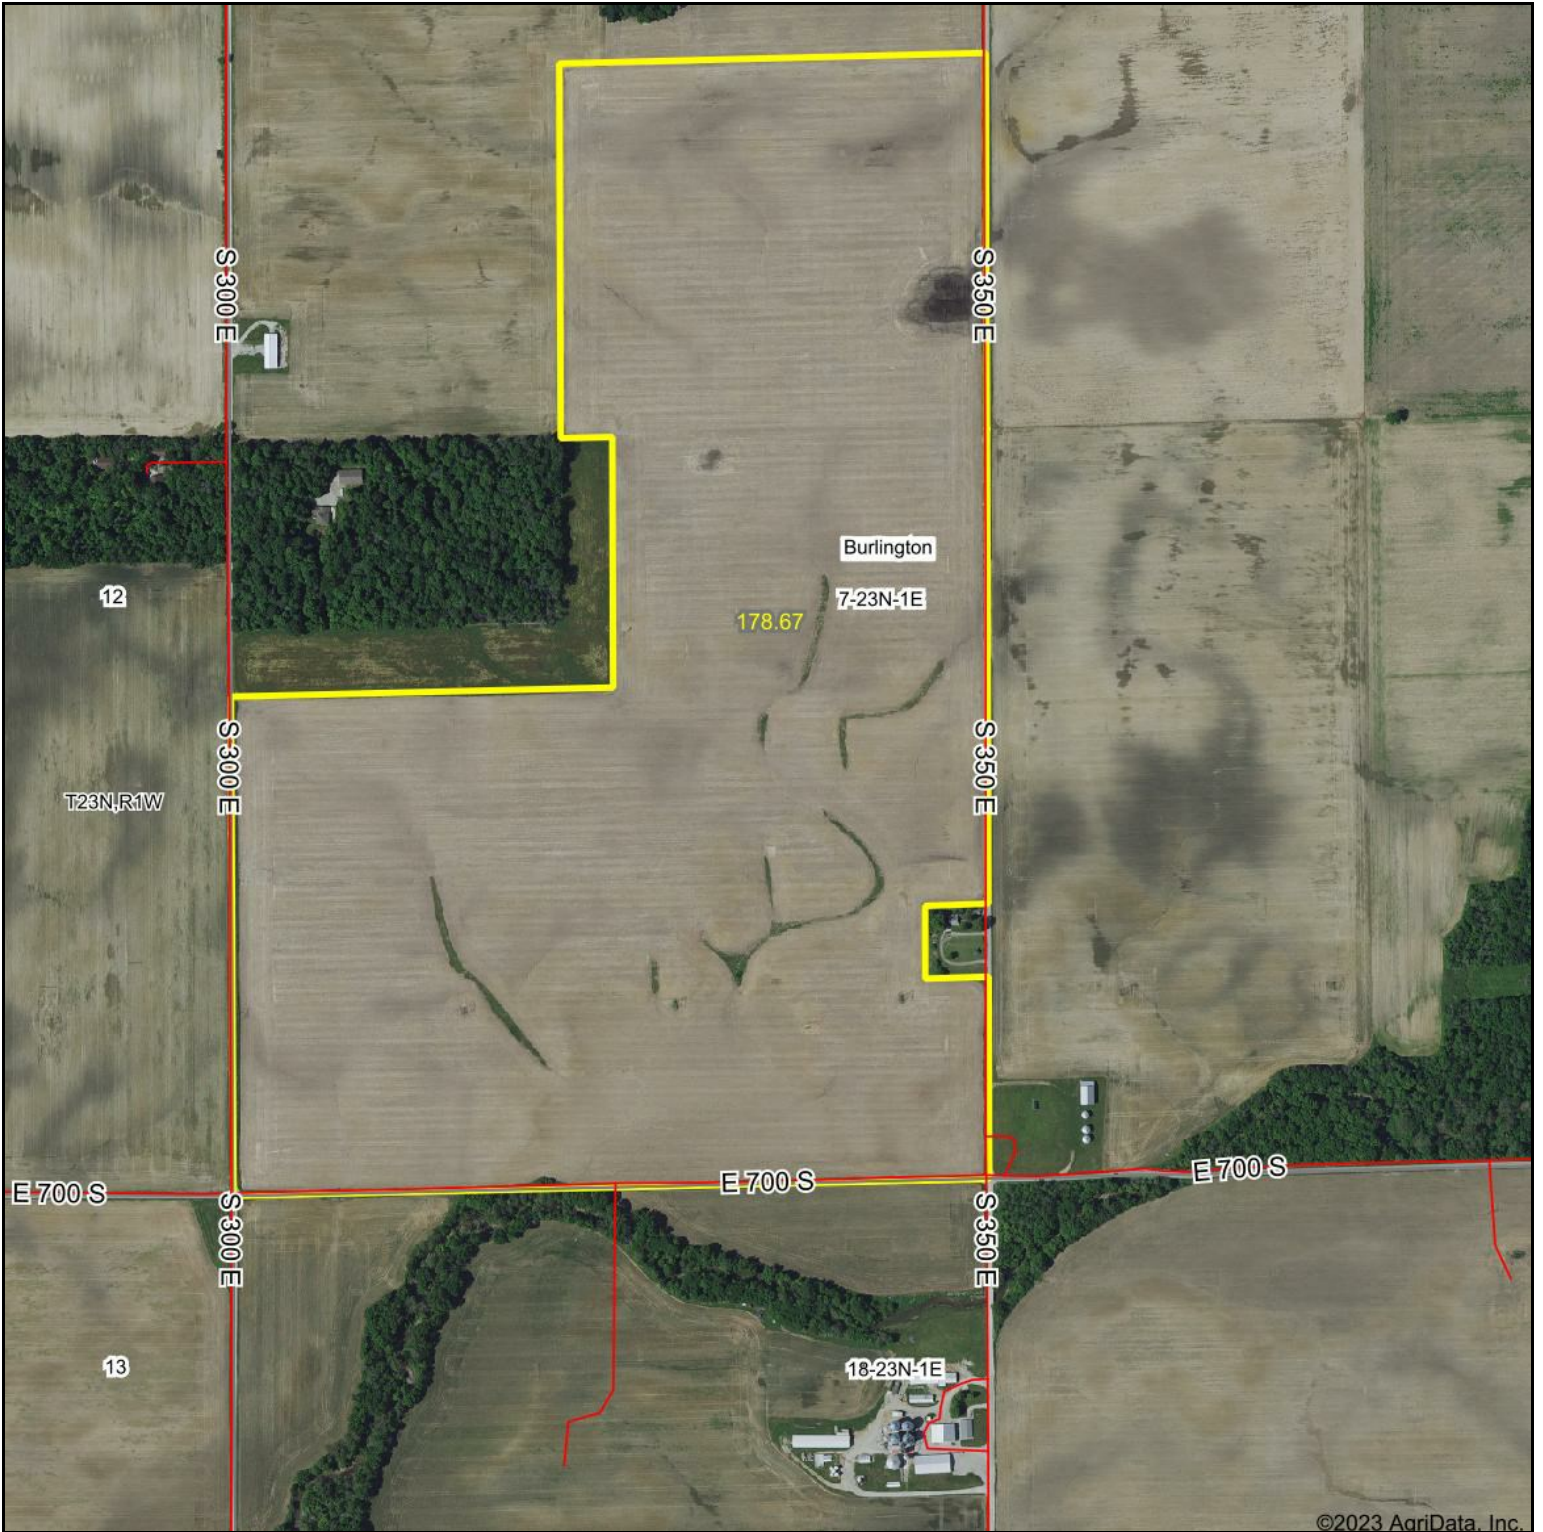

Pullen Map

©2023 AgriData, Inc.

Map Center: 40° 26' 58.41, -86° 27' 41.96

Maps Provided By:

© AgriData, Inc. 2023 www.AgriDataInc.com

7-23N-1E
Carroll County
Indiana

3/2/2023