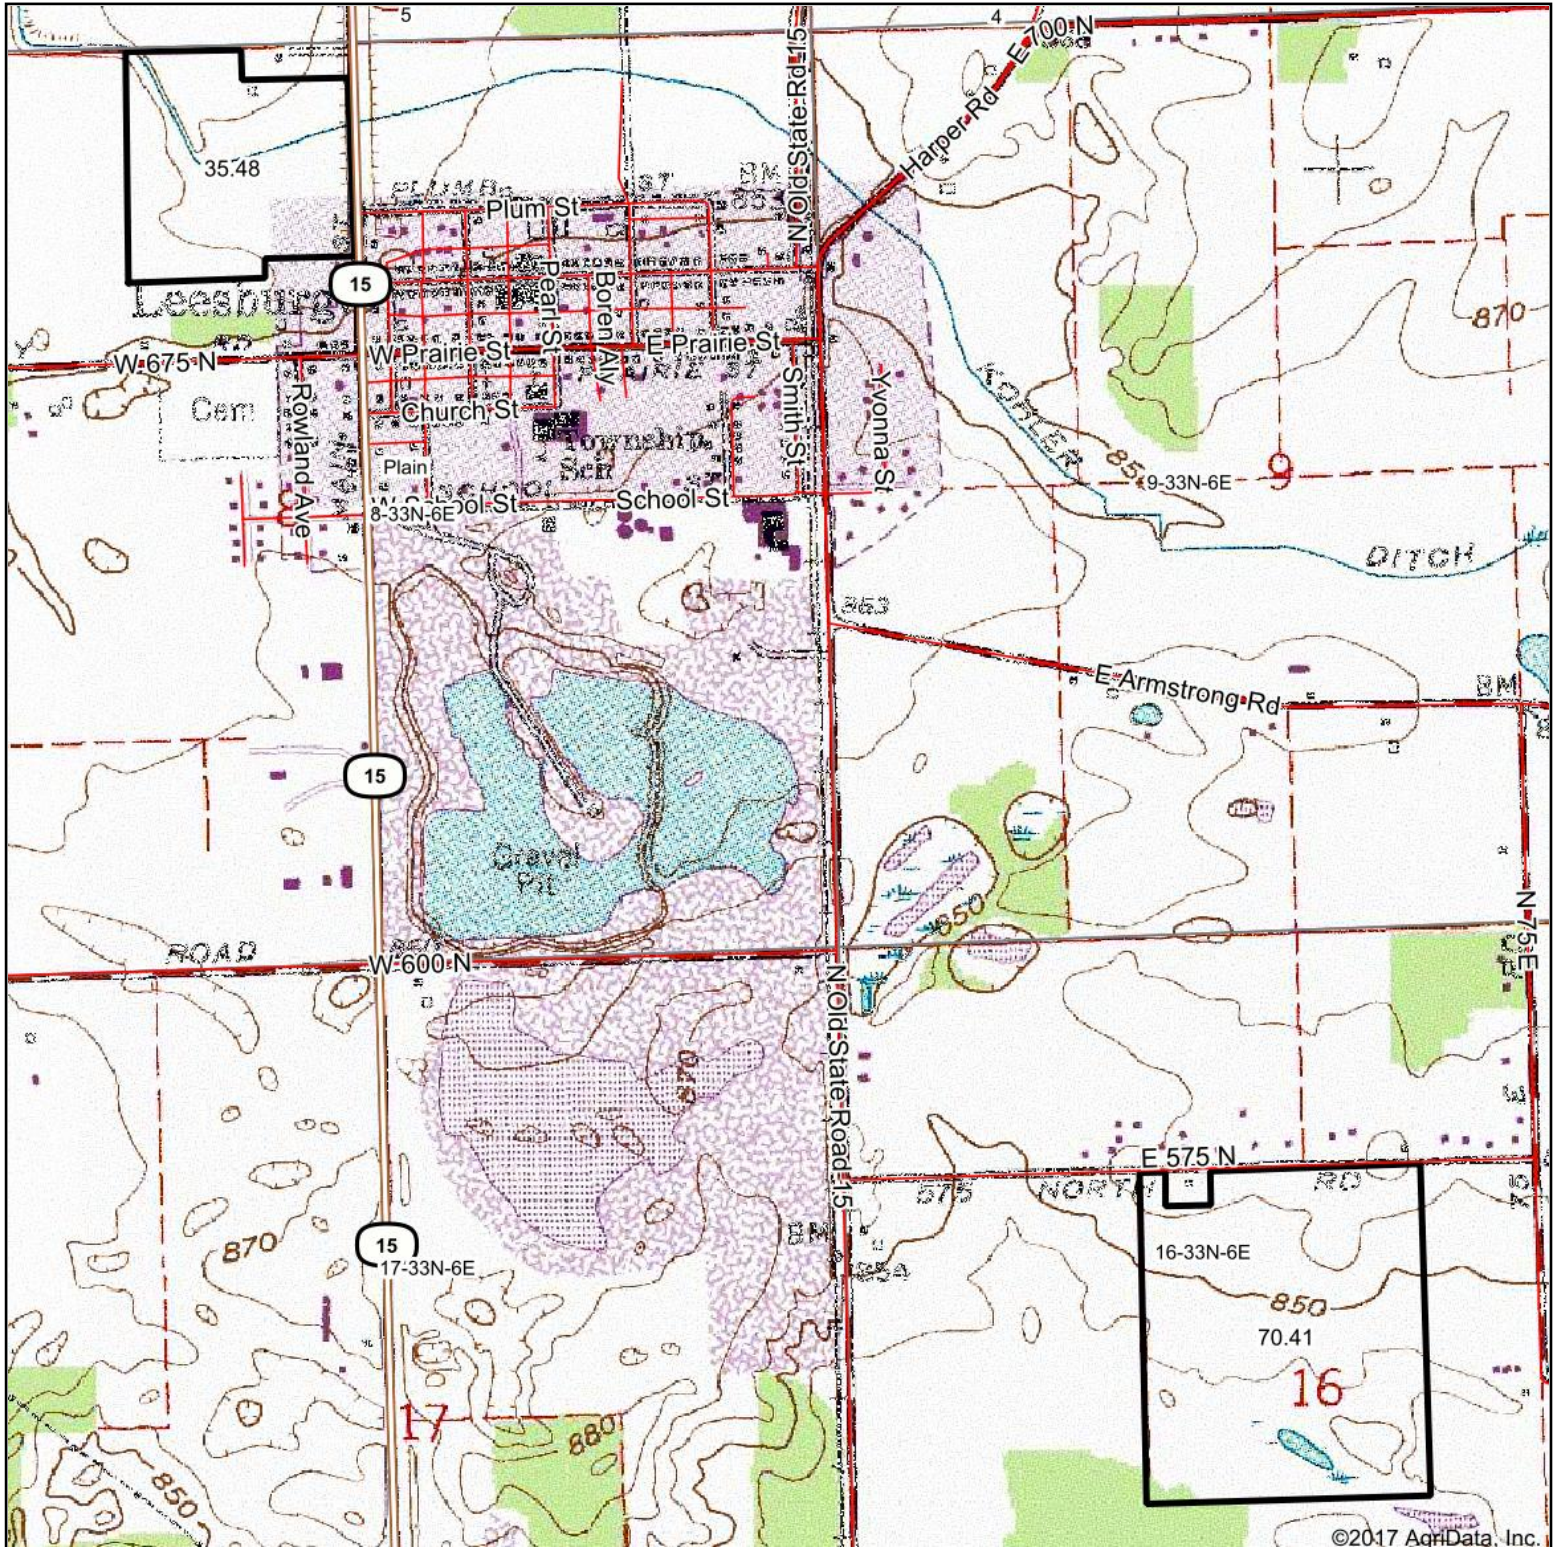

Topography Map

©2017 AgriData, Inc.

map center: 41° 19' 26.13, -85° 50' 42.98

0ft 1273ft 2546ft

Maps Provided By:

© AgriData, Inc. 2017

www.AgriDataInc.com

8-33N-6E
Kosciusko County
Indiana