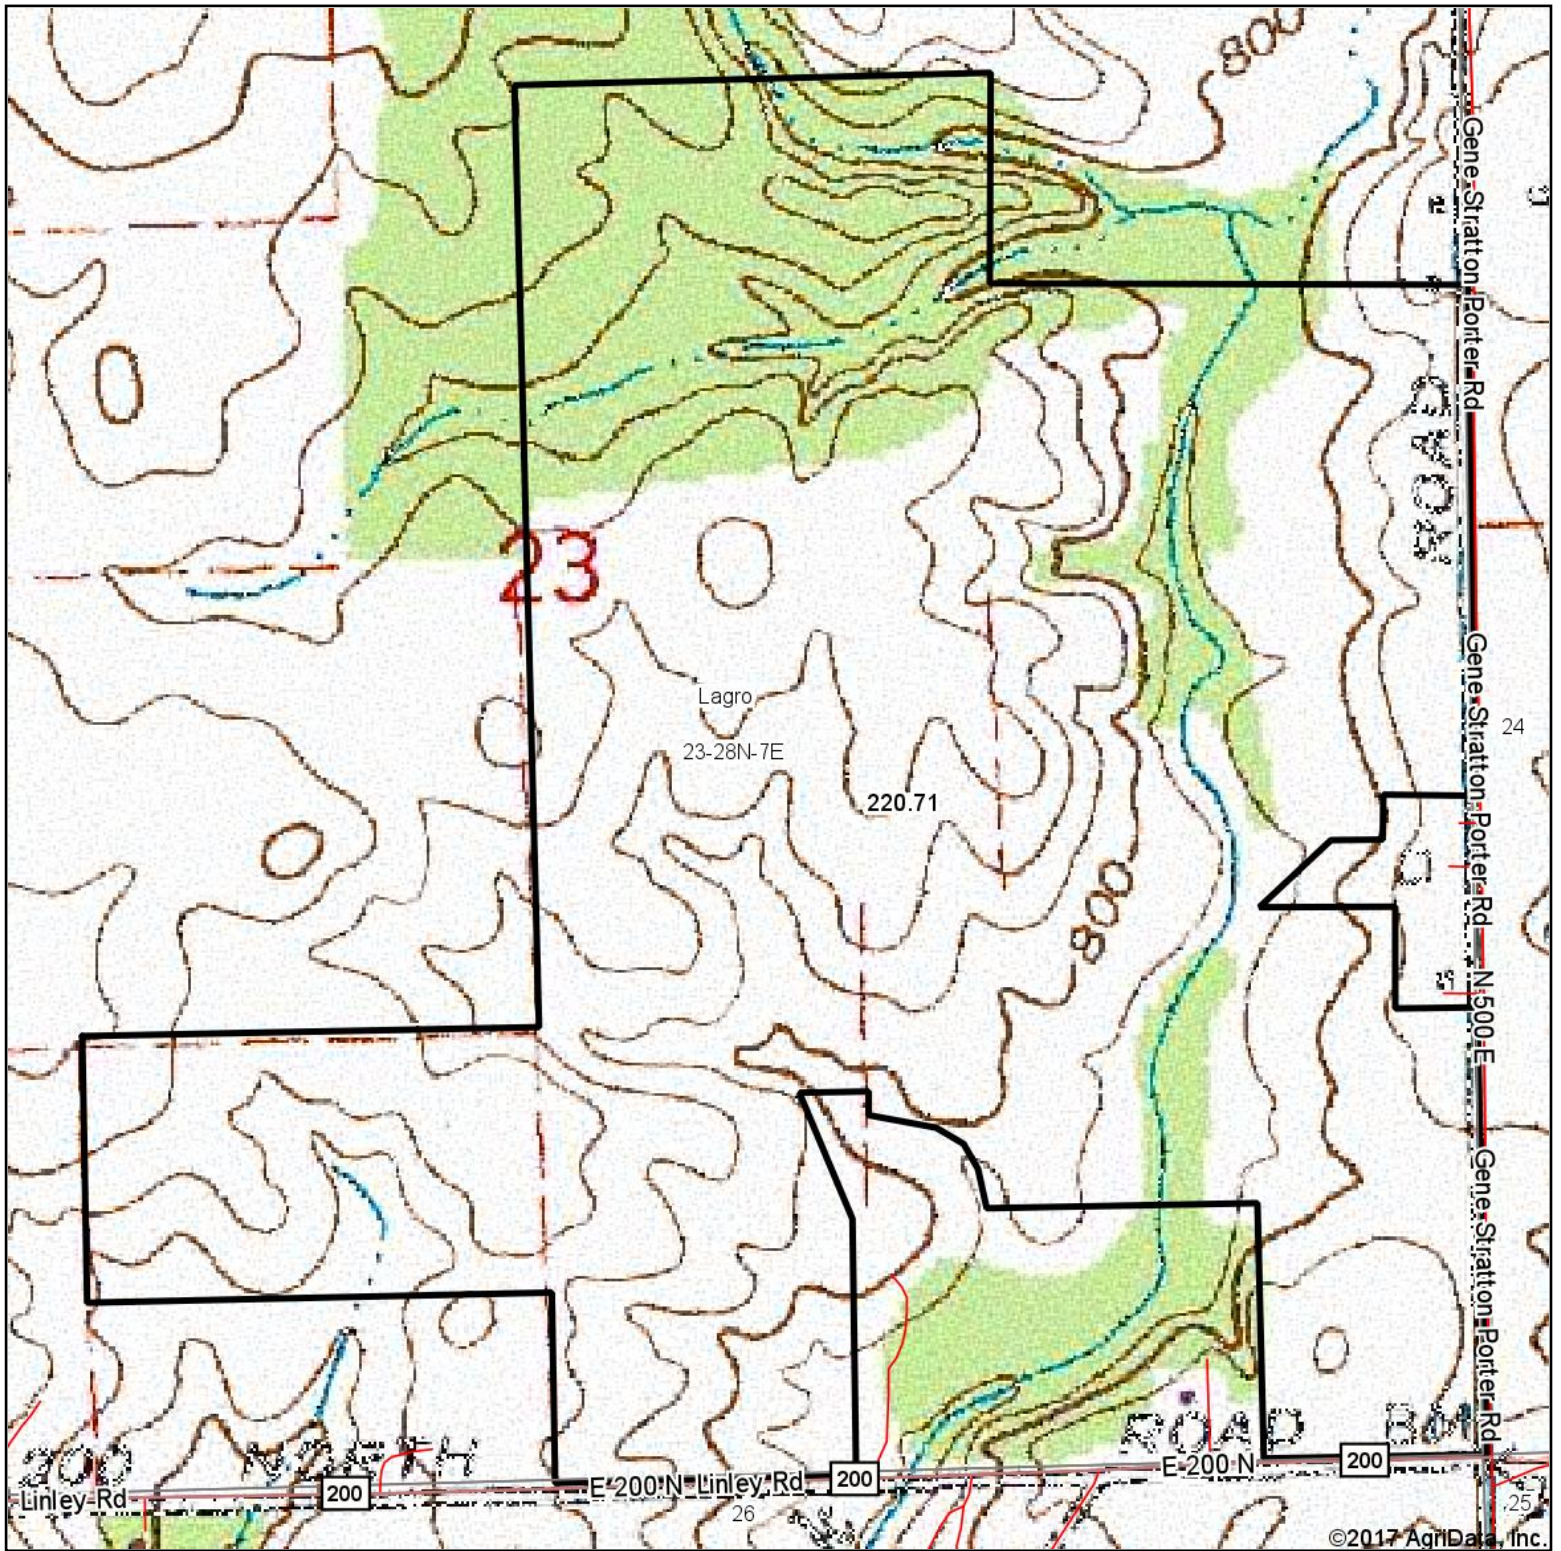

Topography Map

©2017 AgriData, Inc.

map center: 40° 51' 39.75, -85° 42' 24.09

Maps Provided By:

© AgriData, Inc. 2017

www.AgriDataInc.com

23-28N-7E
Wabash County
Indiana

8/18/2017