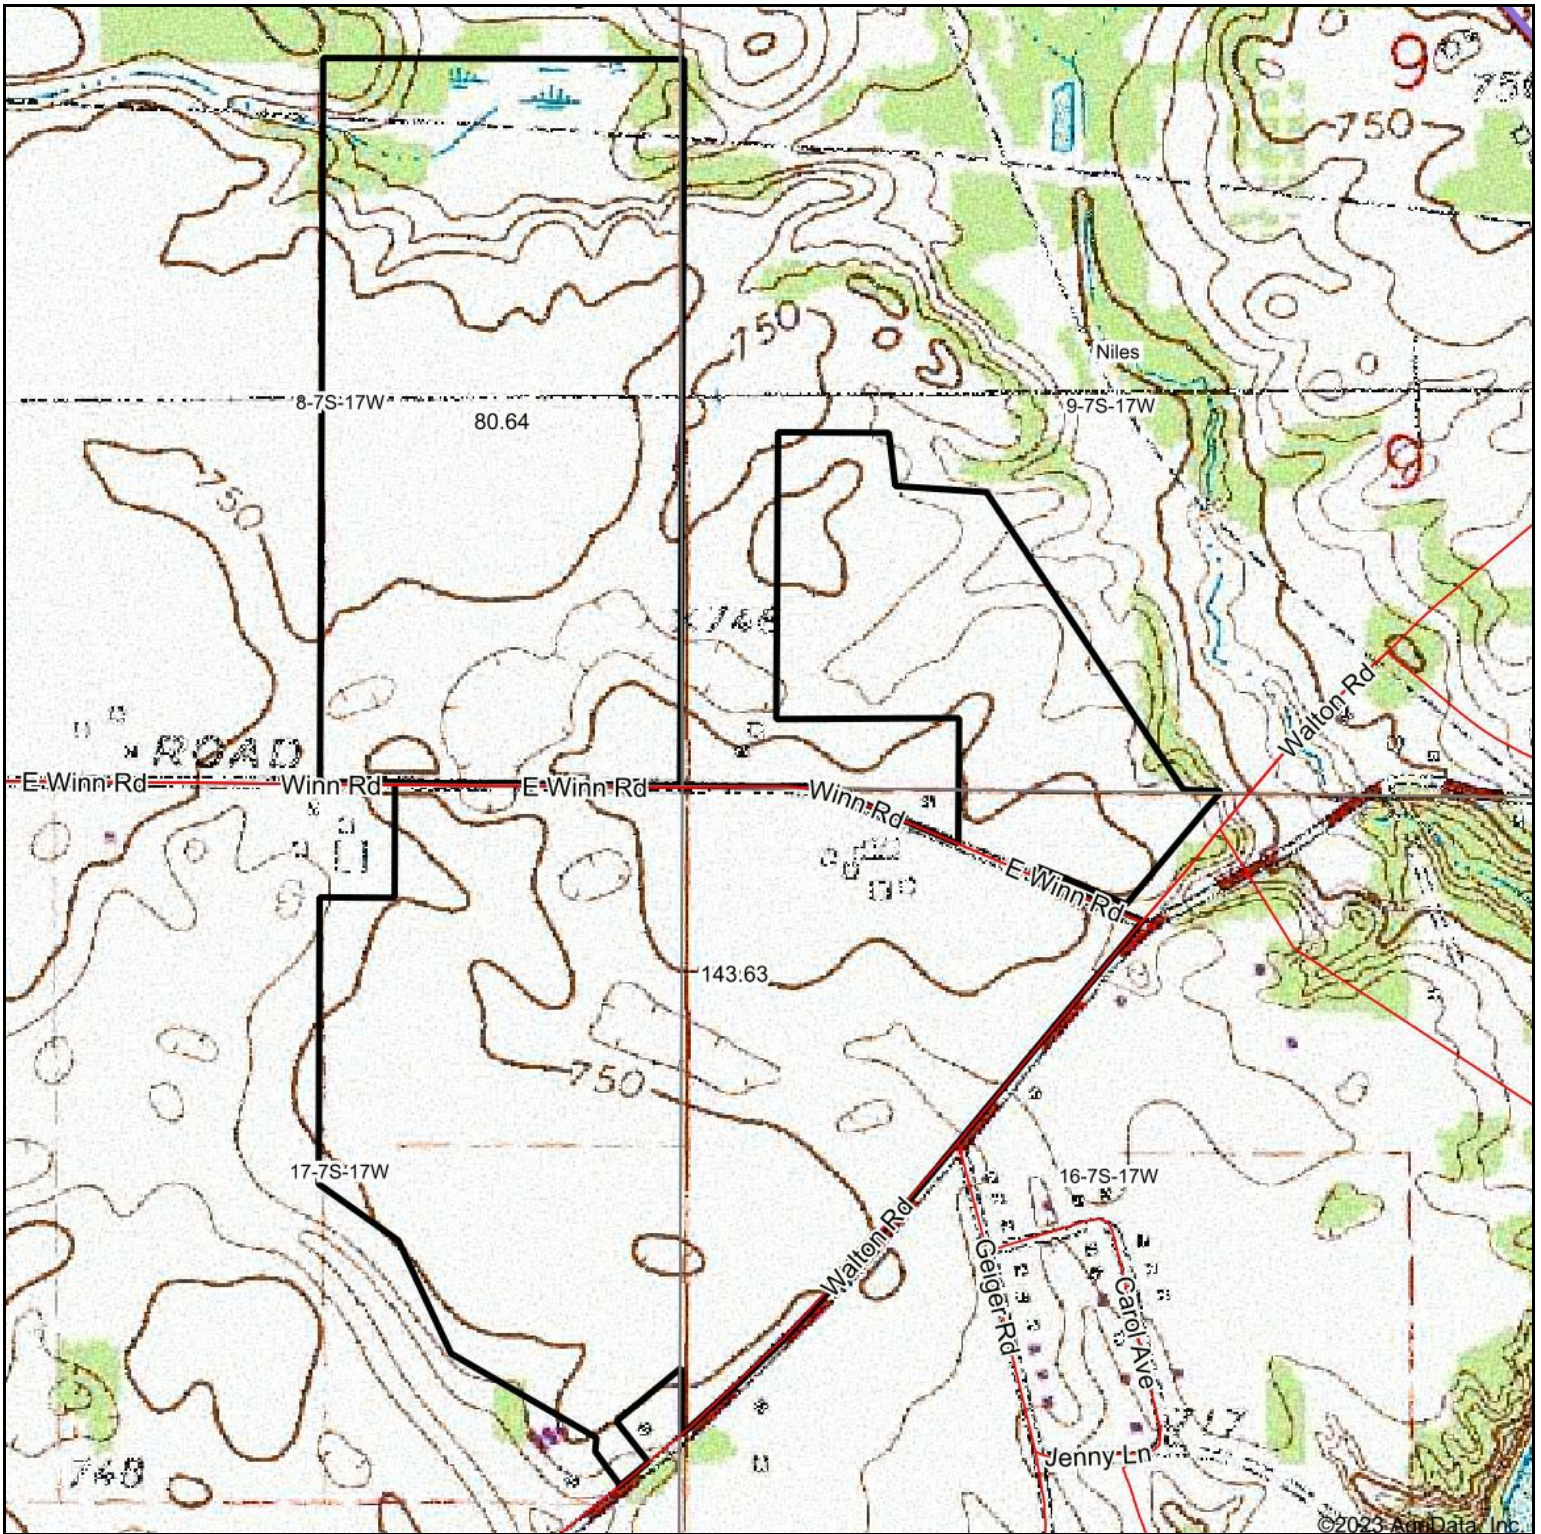

Topography Map

Map Center: 41° 52' 16.64, -86° 18' 1.75

Maps Provided By:

© AgriData, Inc. 2023 www.AgriDataInc.com

9-7S-17W
Berrien County
Michigan

8/14/2023