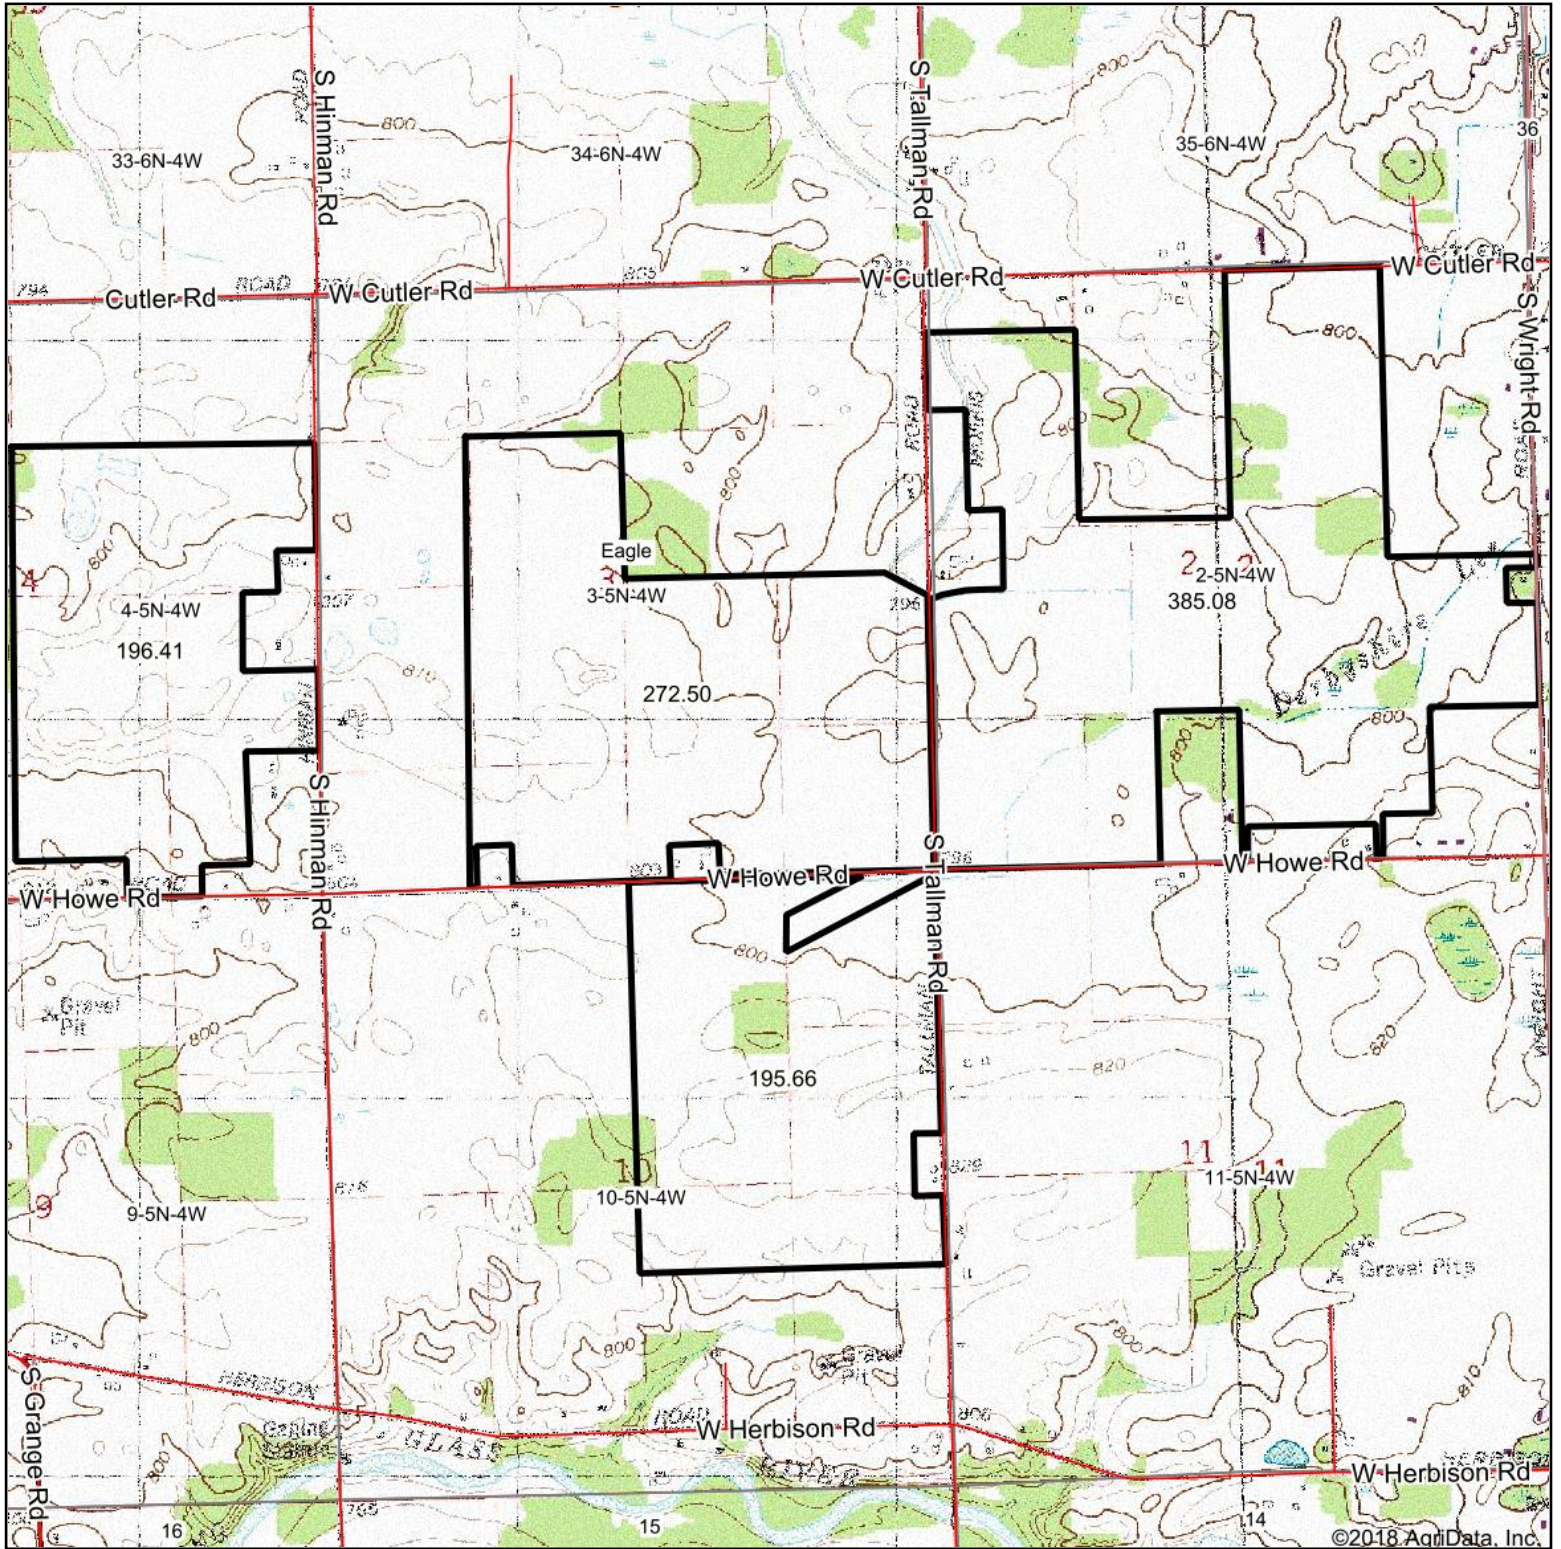

Topography Map

©2018 AgriData, Inc.

map center: 42° 50' 43.28, -84° 45' 51.74

3-5N-4W
Clinton County
Michigan

8/6/2018