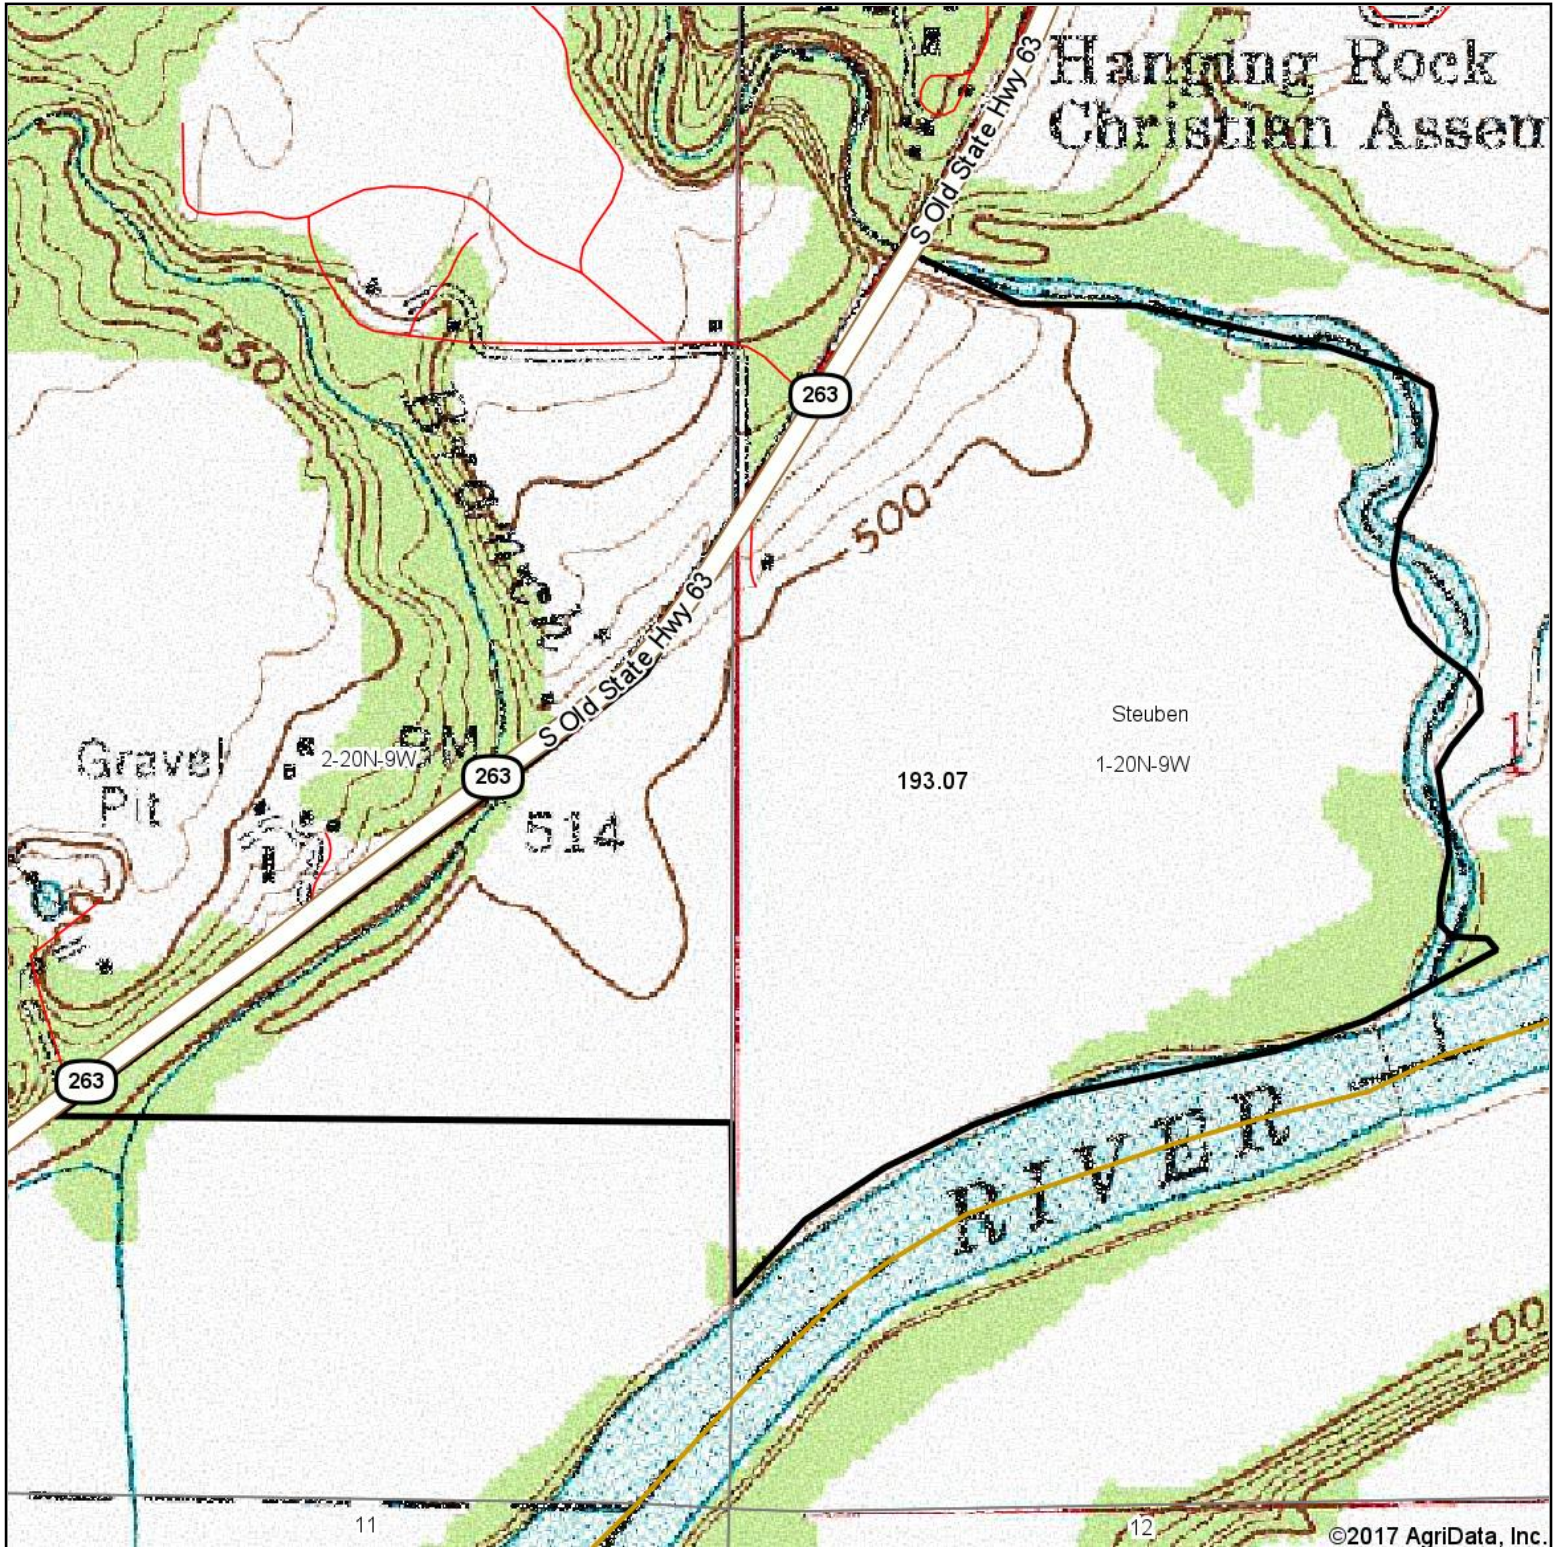

Topography Map

©2017 AgriData, Inc.

map center: 40° 12' 24.63, -87° 23' 43.22

Maps Provided By:

© AgriData, Inc. 2017

www.AgriDataInc.com

1-20N-9W
Warren County
Indiana

2/10/2017