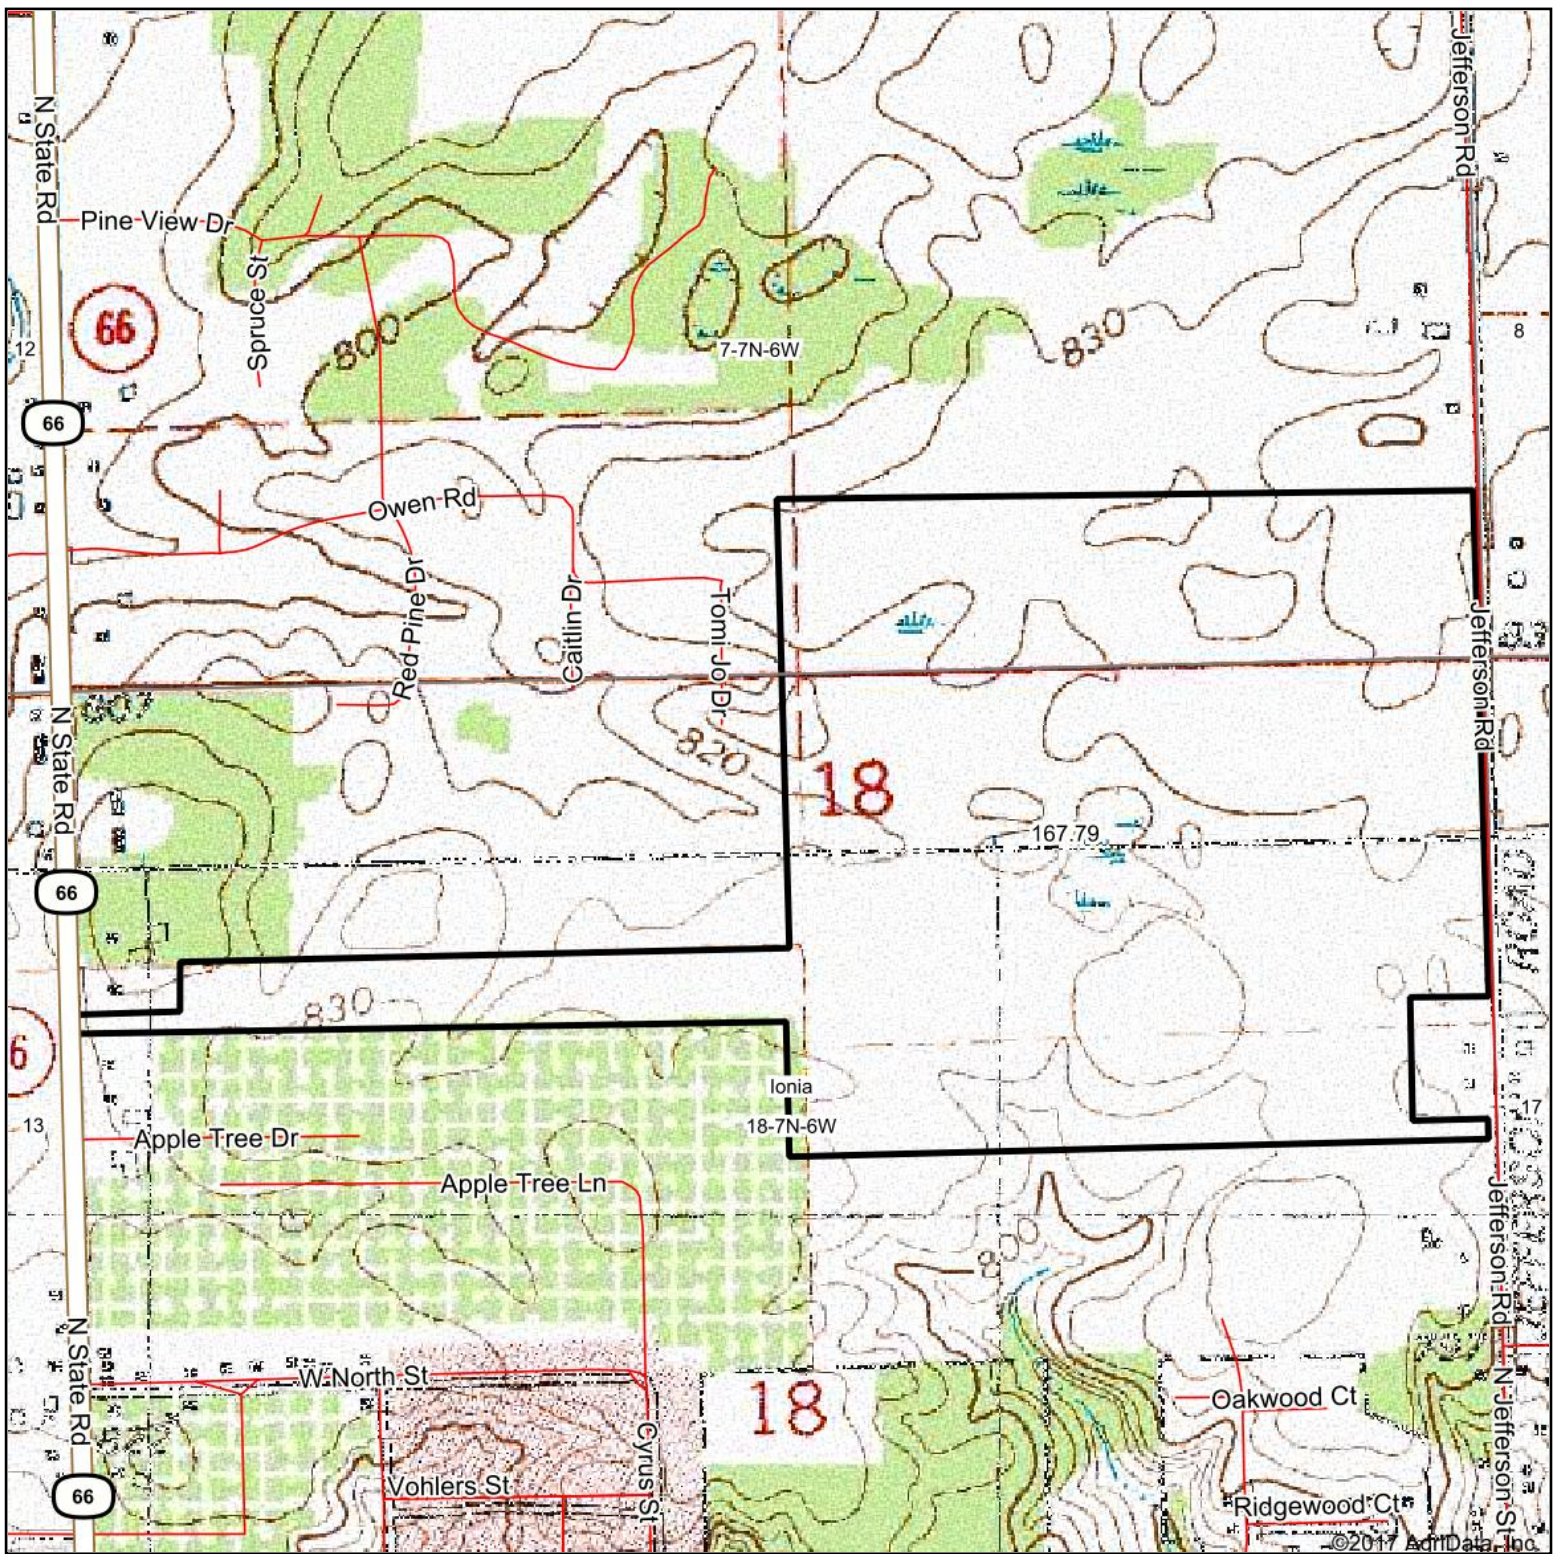

Topography Map

map center: 43° 0' 2.94, -85° 3' 53.22

Maps Provided By:

© AgriData, Inc. 2017

www.AgriDataInc.com

18-7N-6W
Ionia County
Michigan

10/26/2017