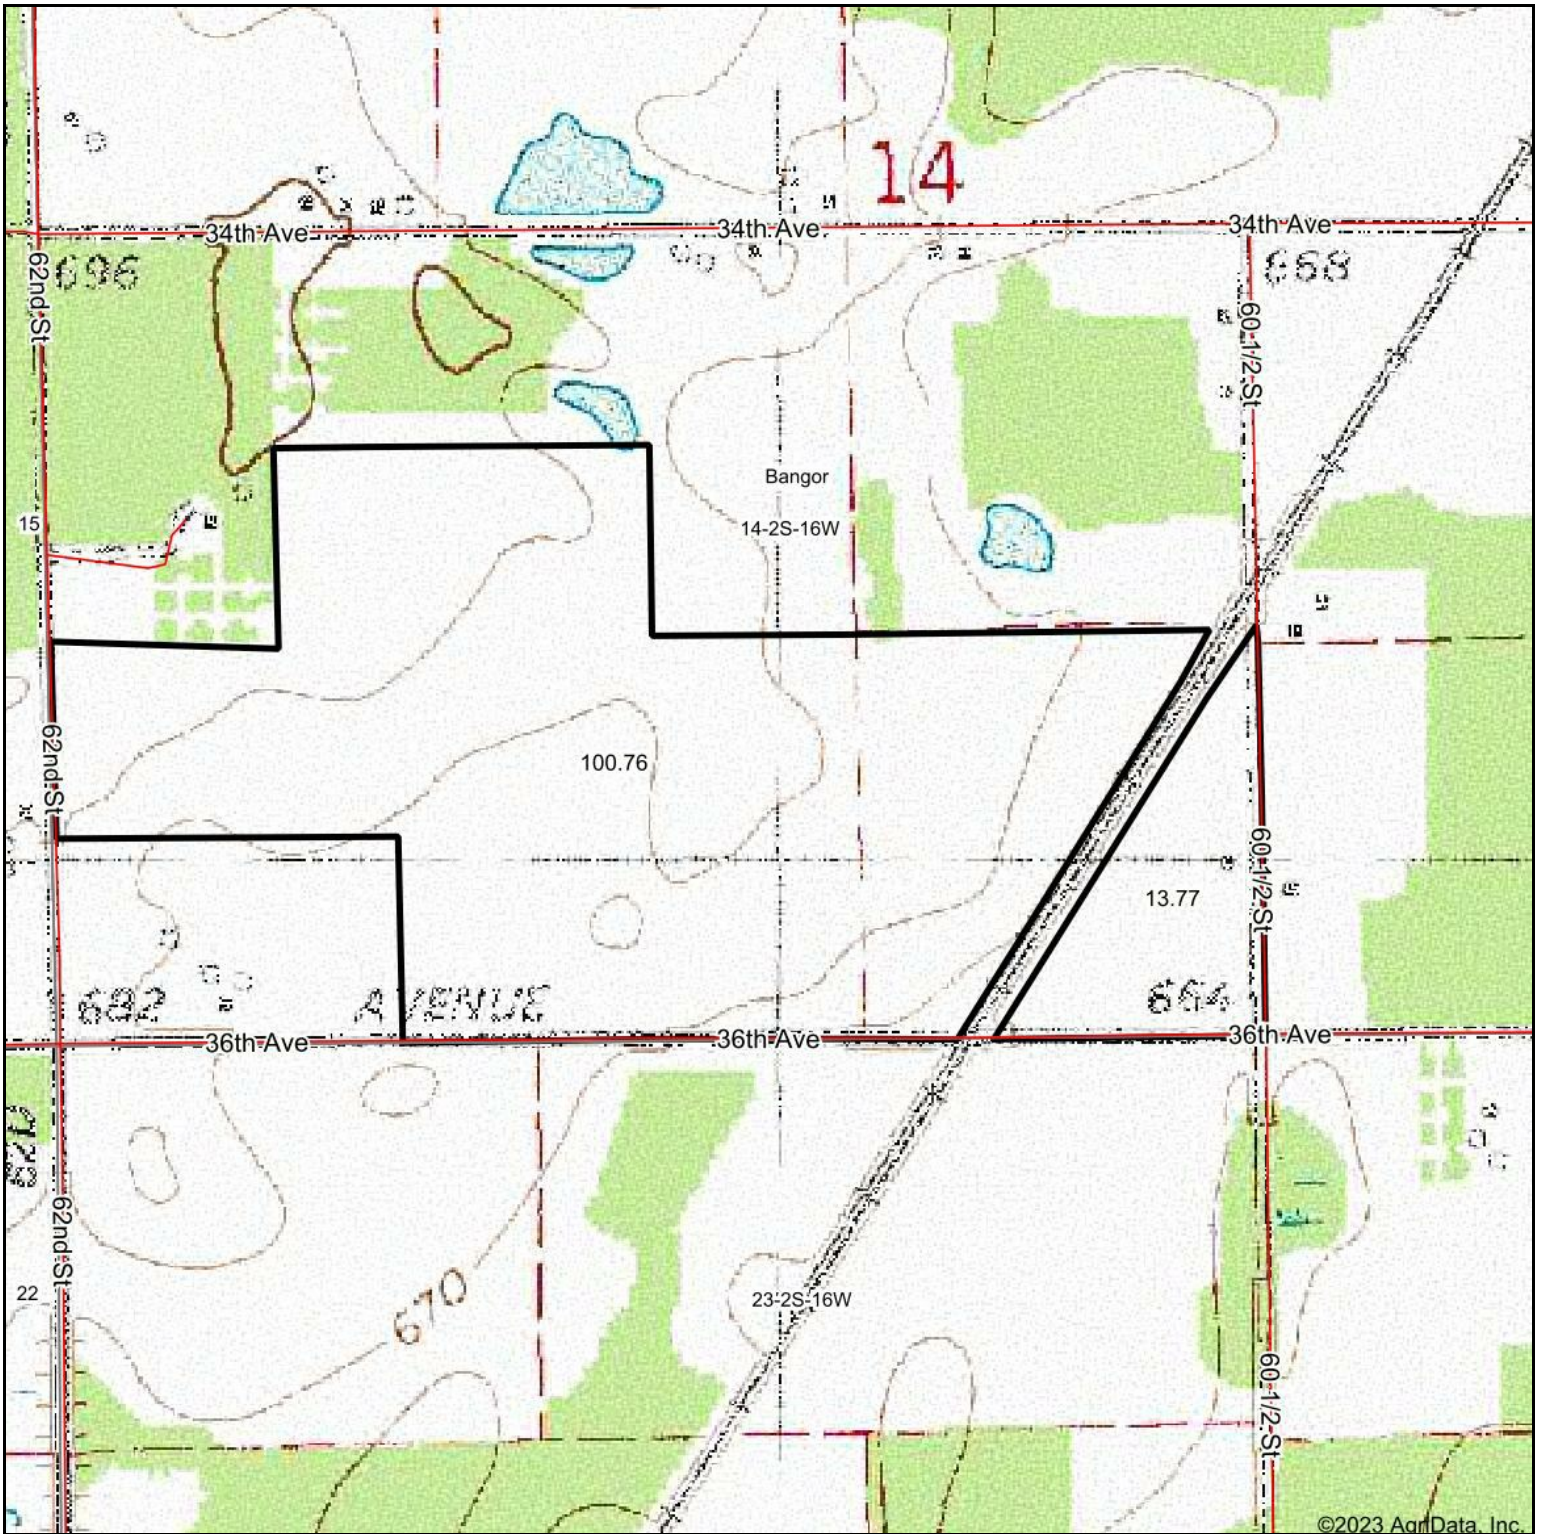

Topography Map

©2023 AgriData, Inc.

map center: 42° 17' 23.14, -86° 8' 20.12

Maps Provided By:

© AgriData, Inc. 2023 www.AgrDataInc.com

14-2S-16W
Van Buren County
Michigan

4/4/2023