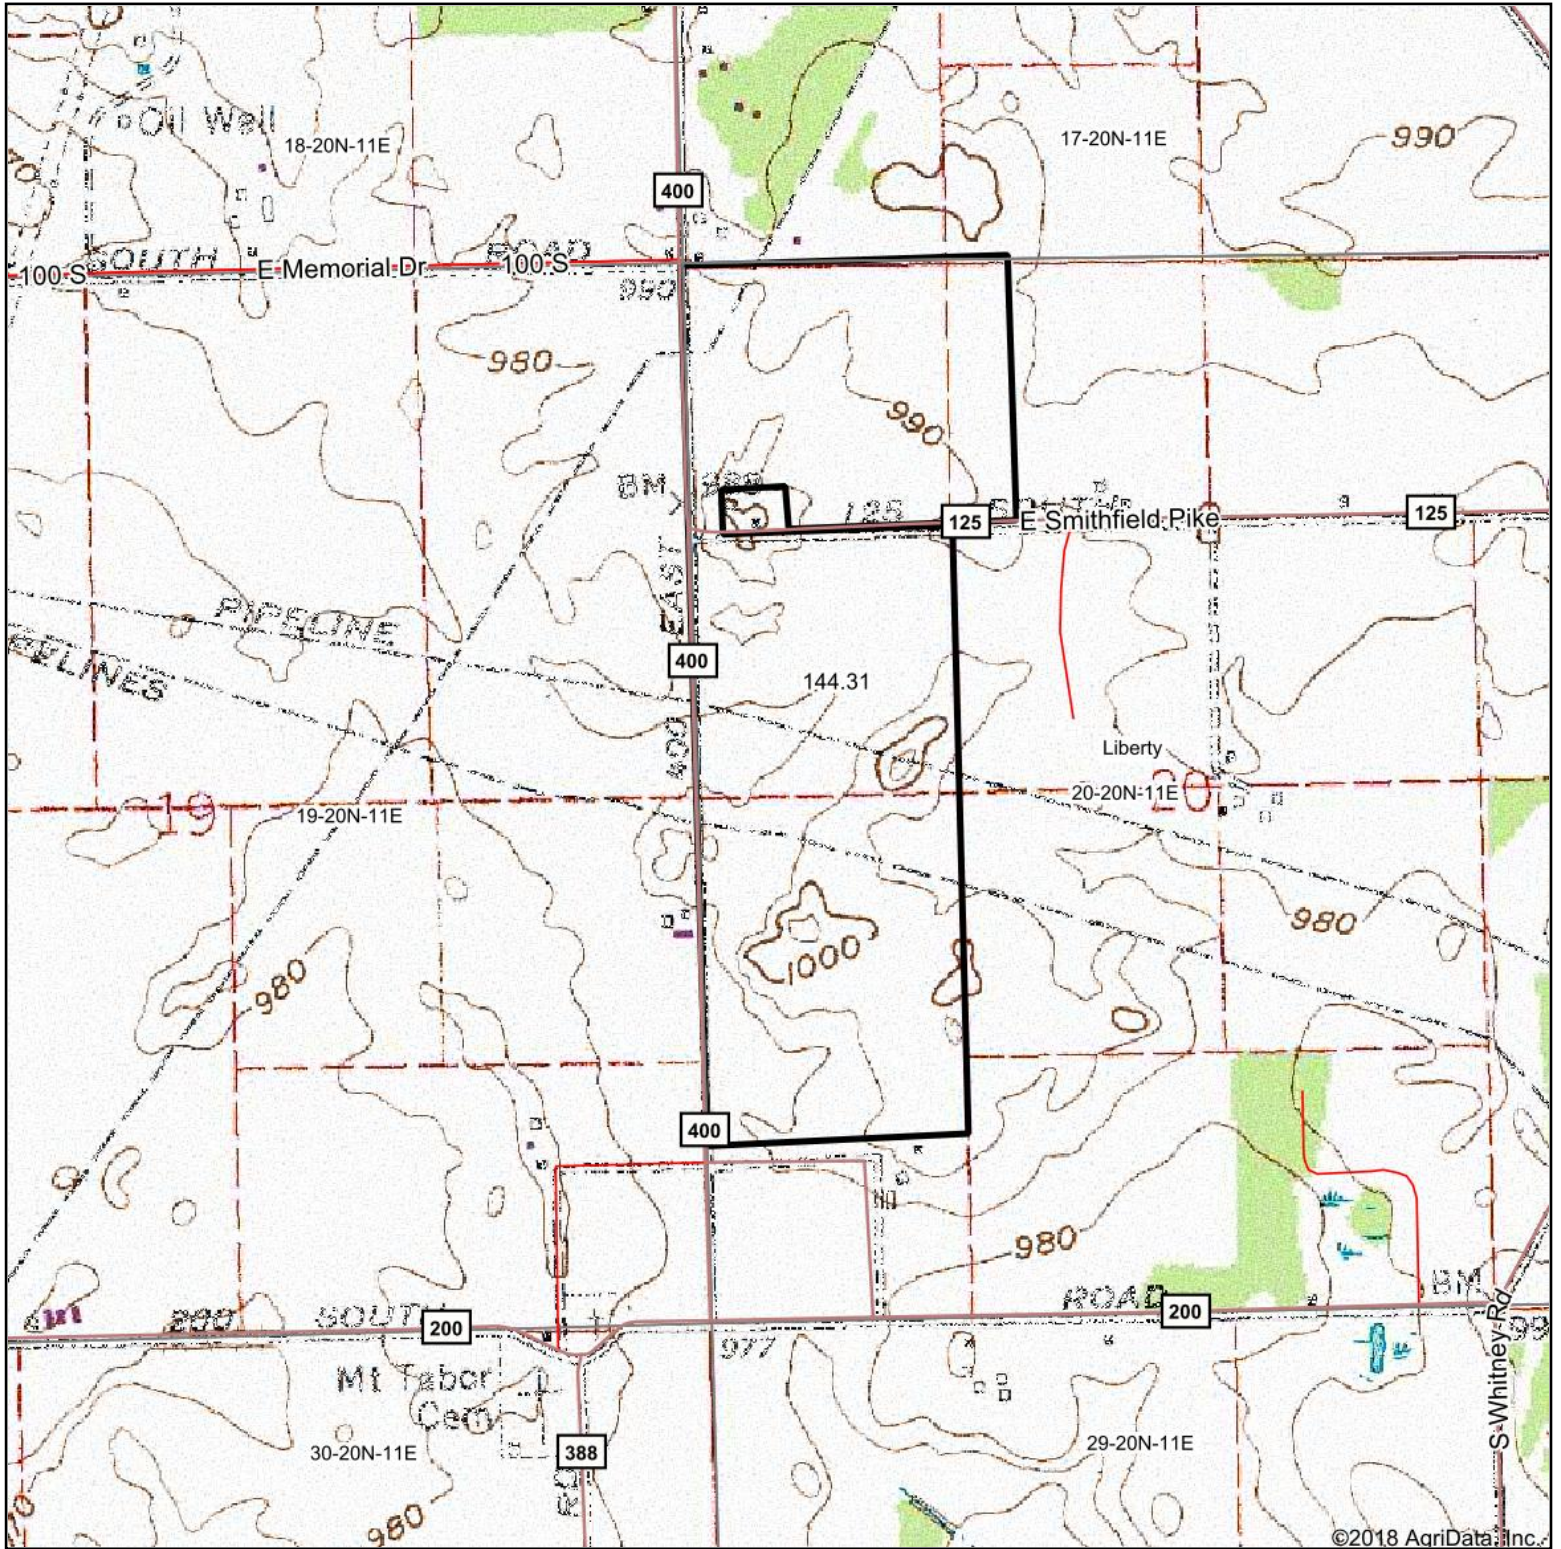

Topography Map

©2018 AgriData, Inc.

map center: 40° 10' 17.04, -85° 18' 34.25

0ft 1115ft 2231ft

20-20N-11E
Delaware County
Indiana

1/13/2019