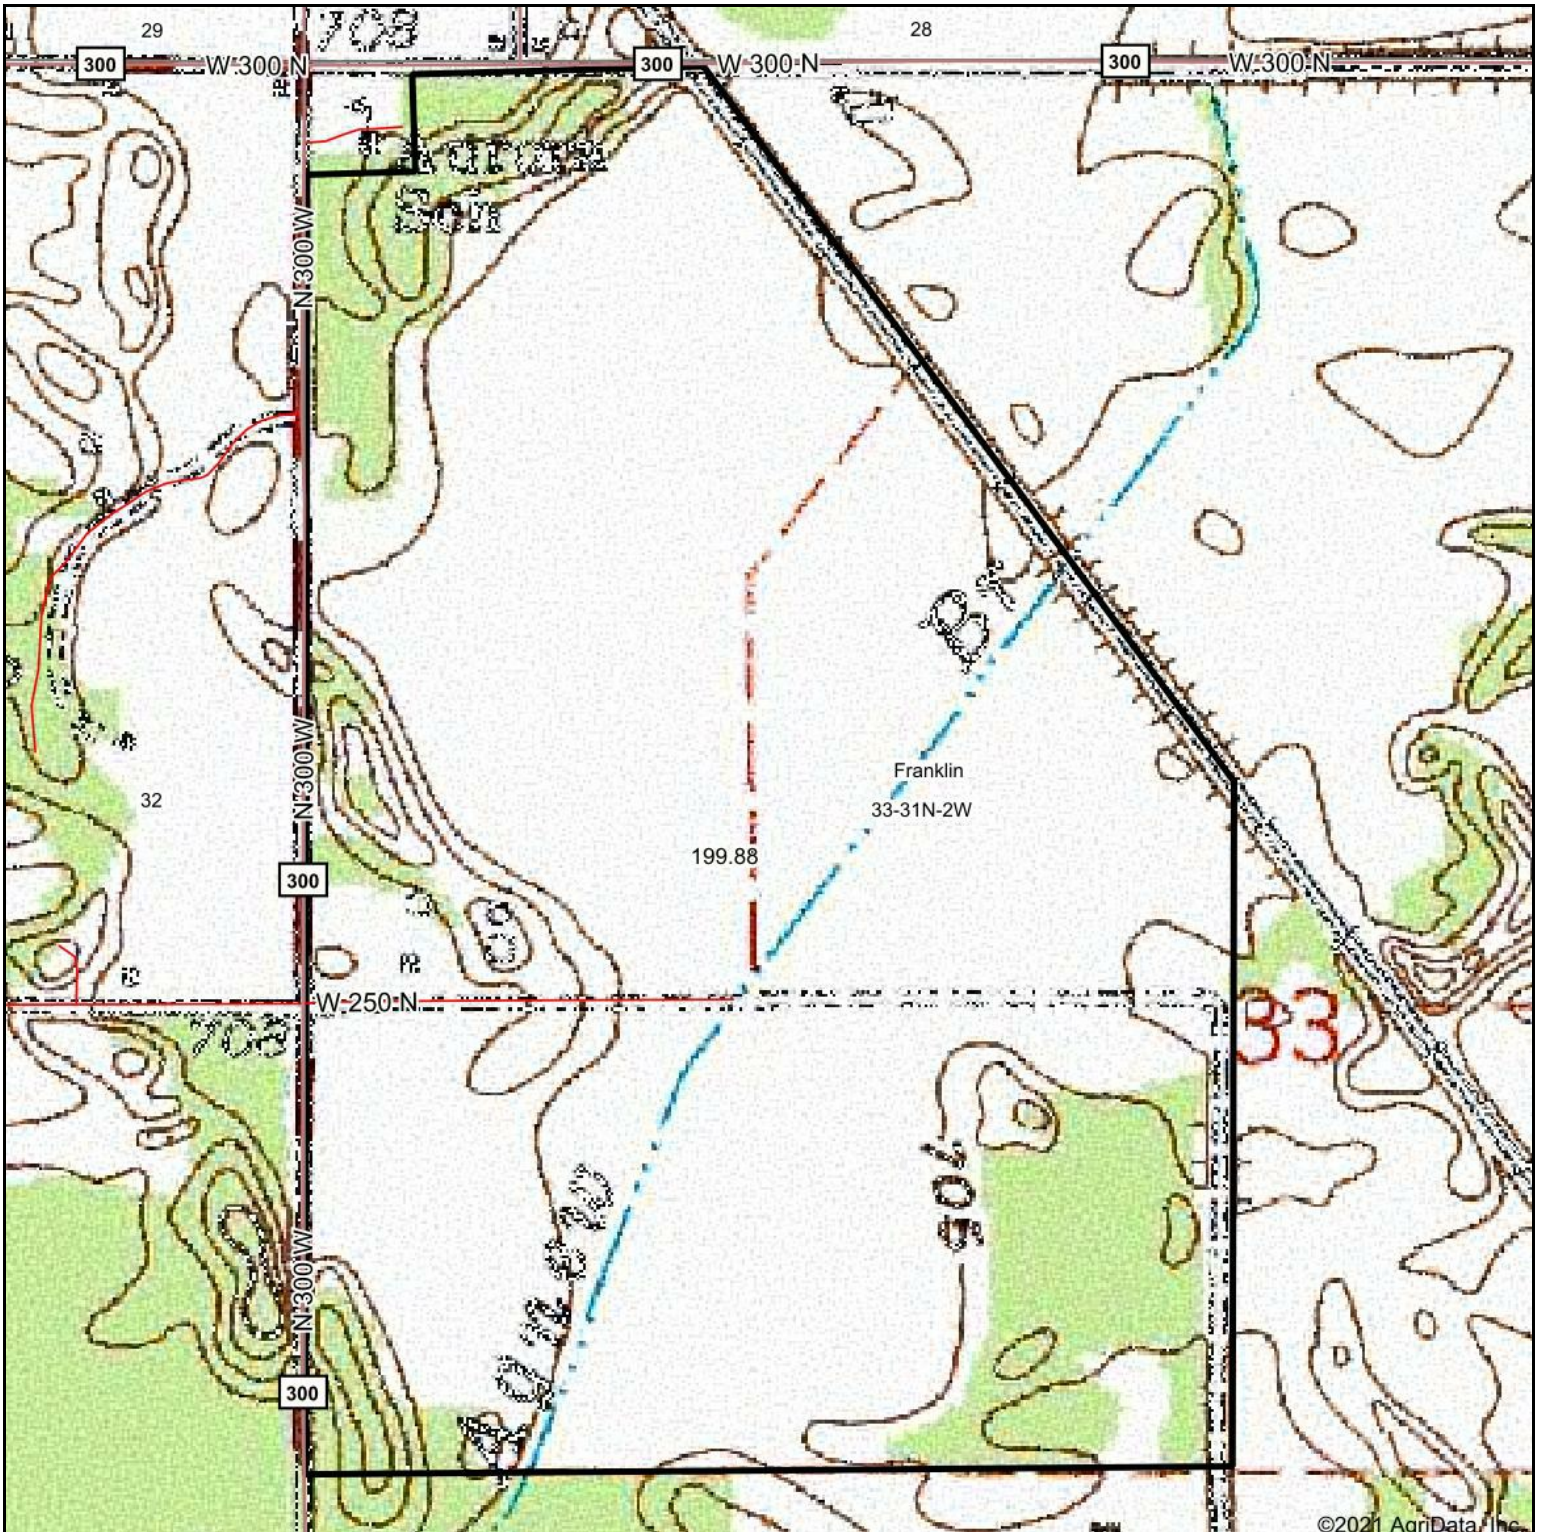

Topography Map

©2021 AgriData, Inc.

map center: 41° 5' 36.64, -86° 39' 20.22

Maps Provided By:

© AgriData, Inc. 2021 www.AgriDataInc.com

33-31N-2W
Pulaski County
Indiana

10/12/2021