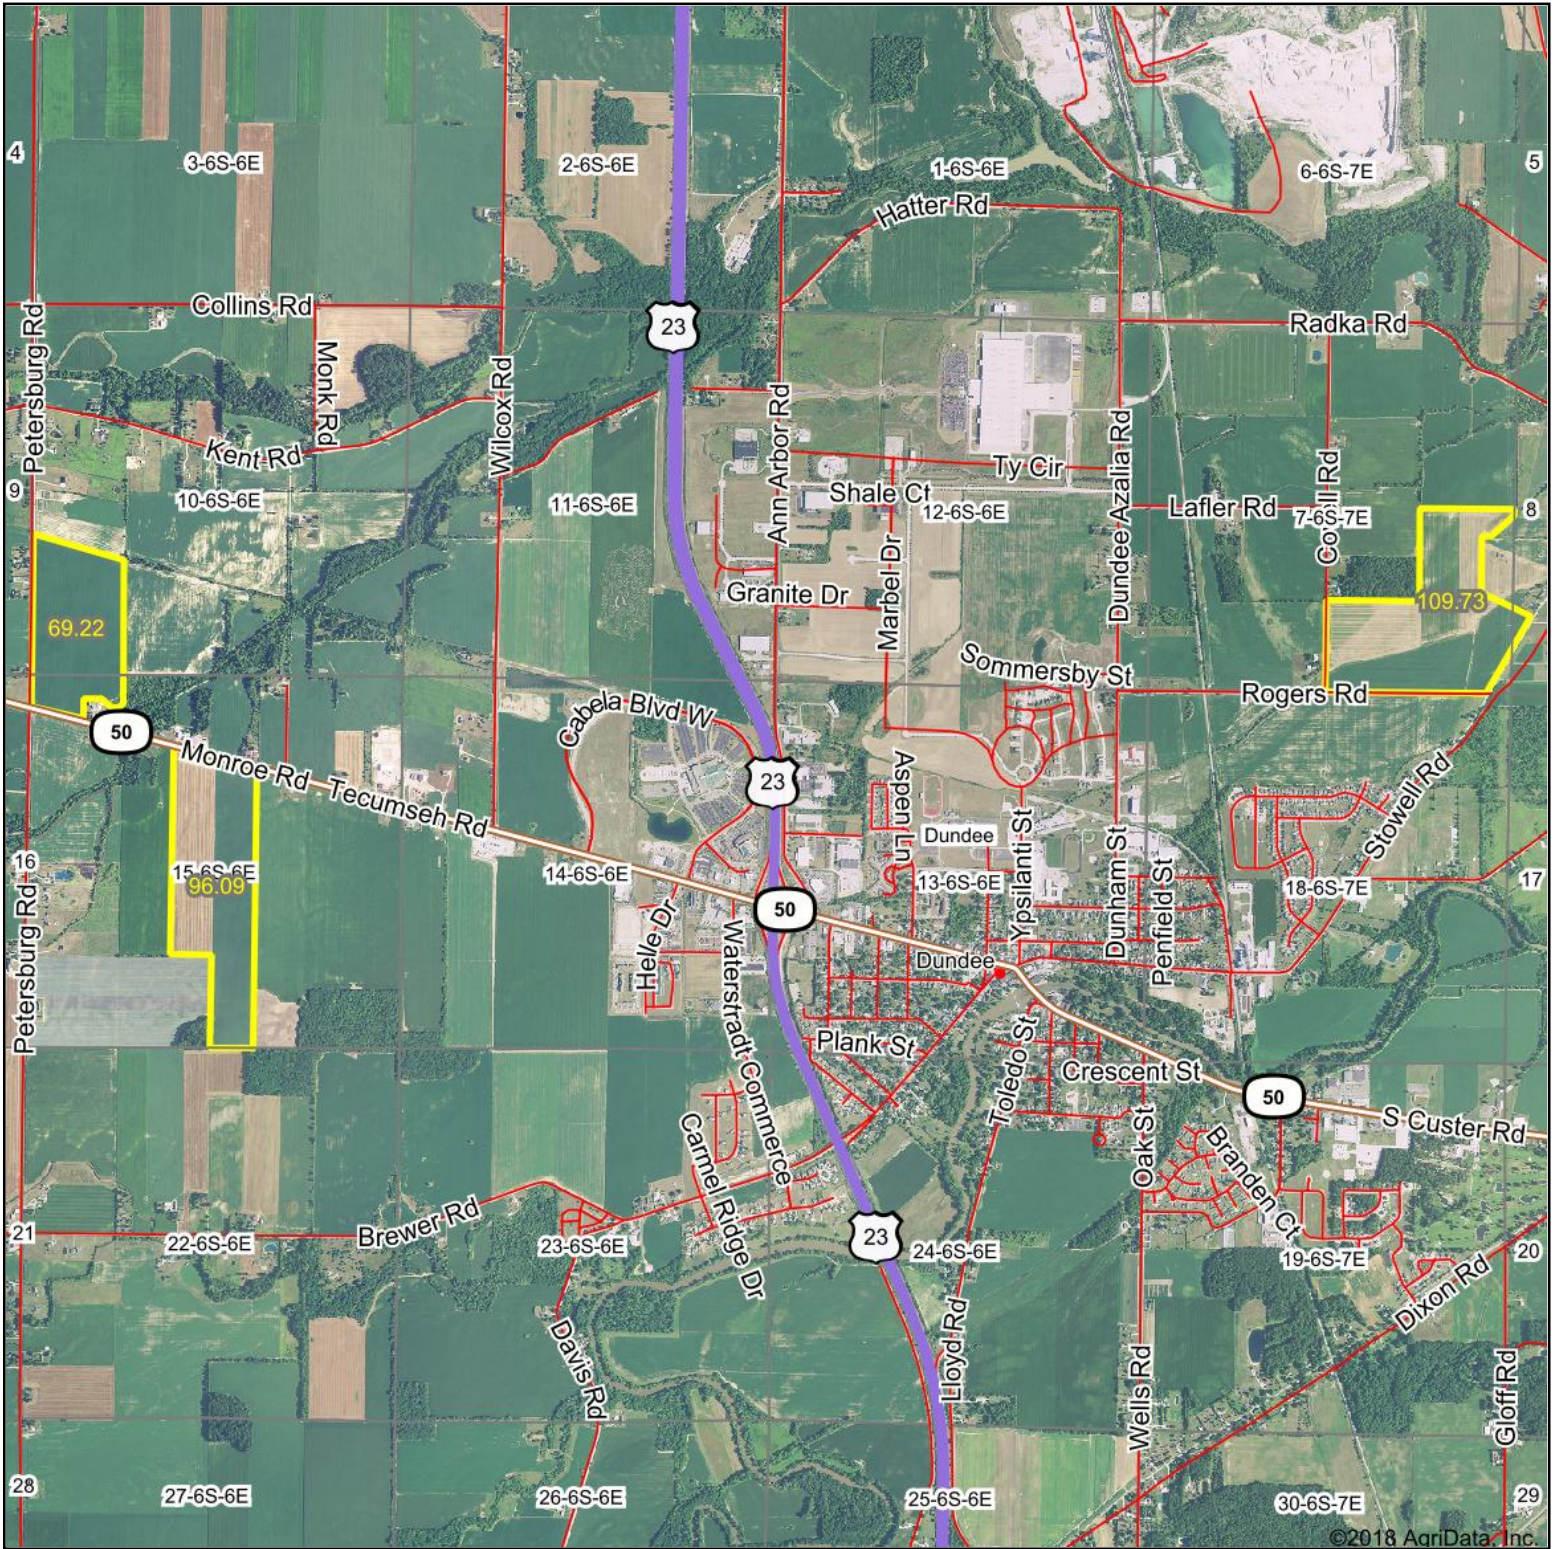

Aerial Map

©2018 AgriData, Inc.

map center: 41° 57' 52.13, -83° 40' 21.05

13-6S-6E
Monroe County
Michigan

5/2/2018