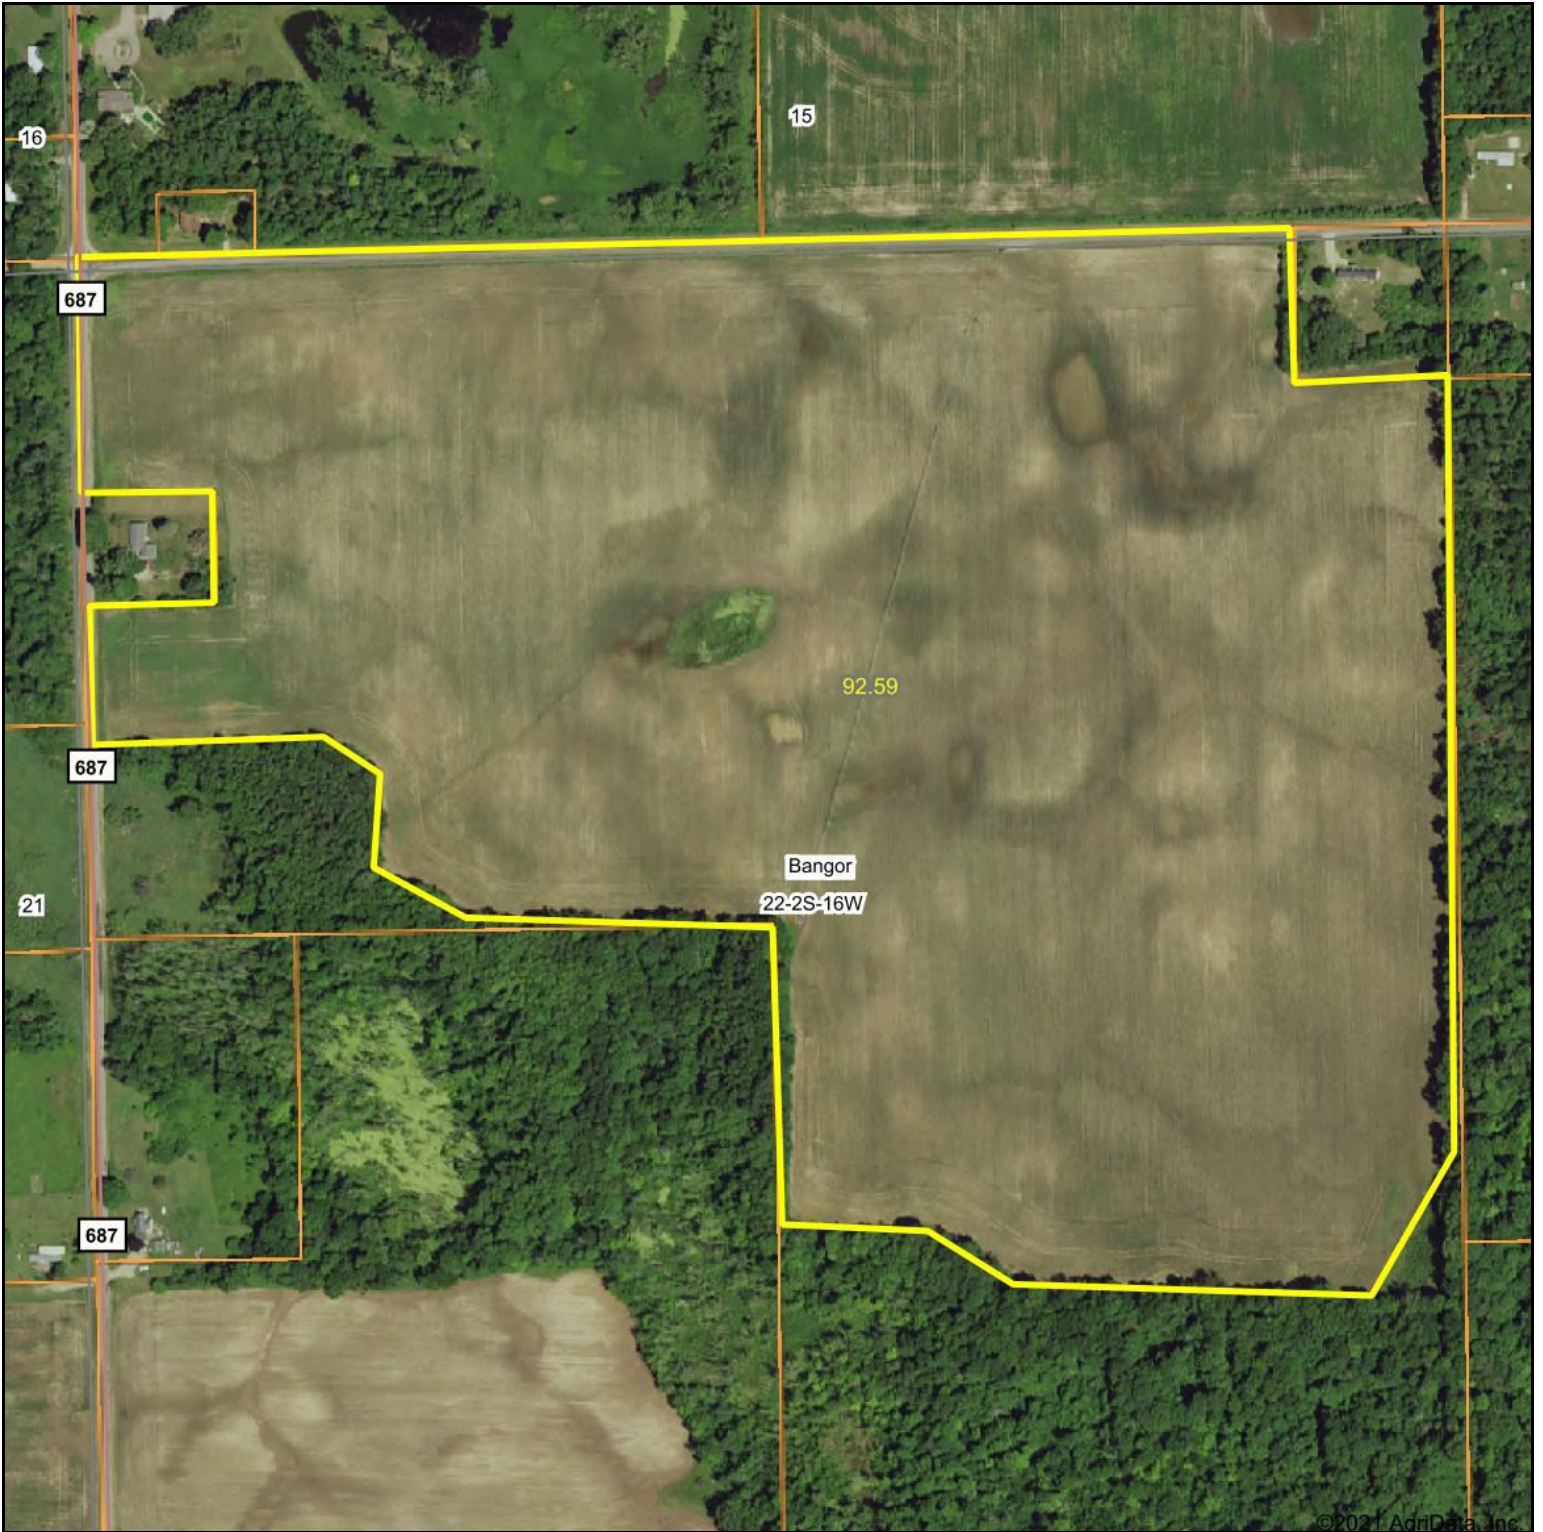

Aerial Map

©2021 AgriData, Inc.

Map Center: 42° 17' 4, -86° 9' 44.19

Maps Provided By:

© AgriData, Inc. 2021 www.AgriDataInc.com

22-2S-16W
Van Buren County
Michigan

6/22/2021