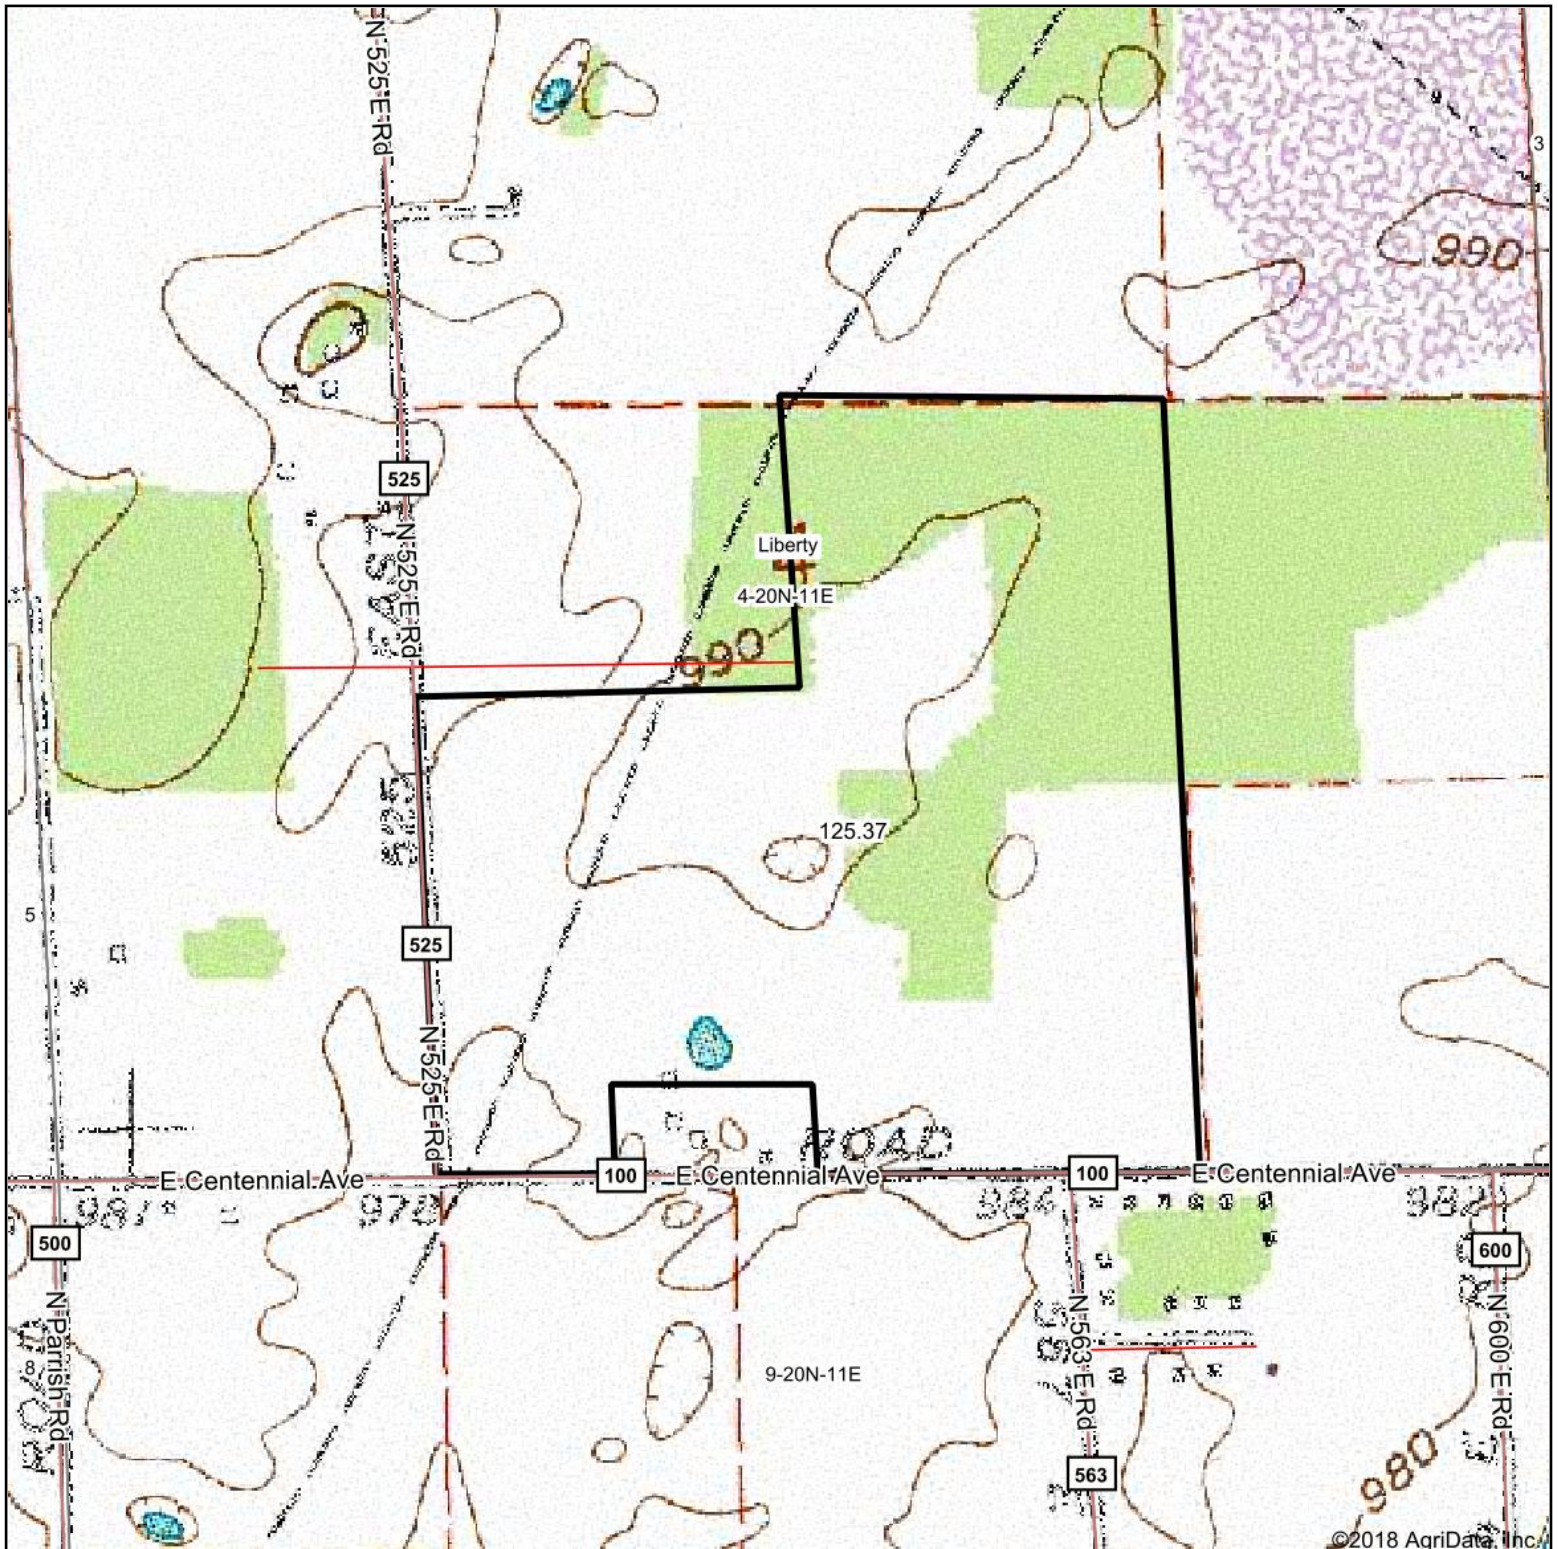

Topography Map

map center: 40° 12' 41.69, -85° 17' 0.88

4-20N-11E
Delaware County
Indiana

4/30/2018