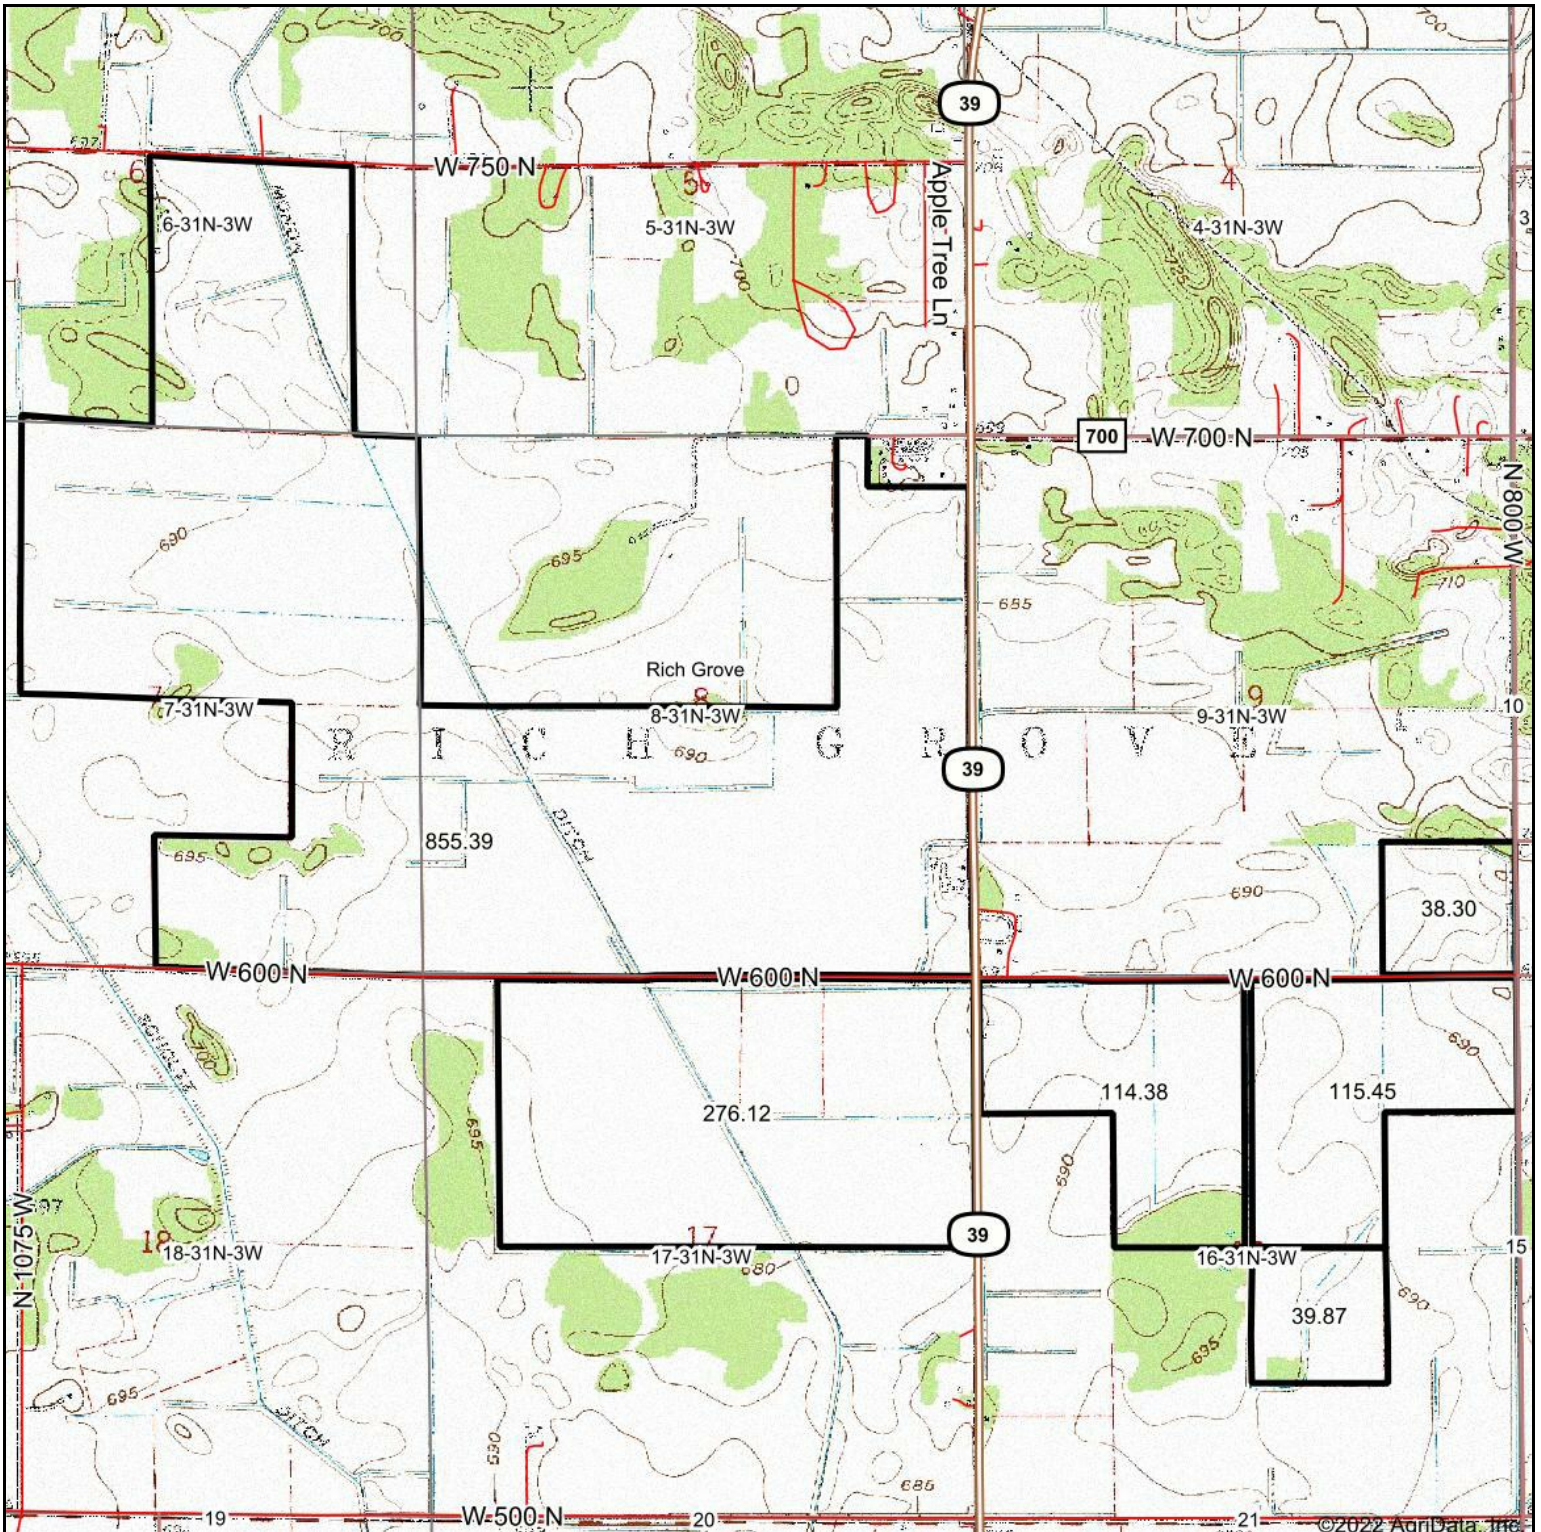

Topography Map

map center: 41° 8' 54.65, -86° 47' 0.21

Maps Provided By:

© AgriData, Inc. 2021 www.AgriDataInc.com

8-31N-3W
Pulaski County
Indiana

9/7/2022

Topography Map

Map Center: 41° 8' 22.43, -86° 48' 4.6

Maps Provided By:

© AgriData, Inc. 2023 www.AgriDataInc.com

18-31N-3W
Pulaski County
Indiana

8/7/2023