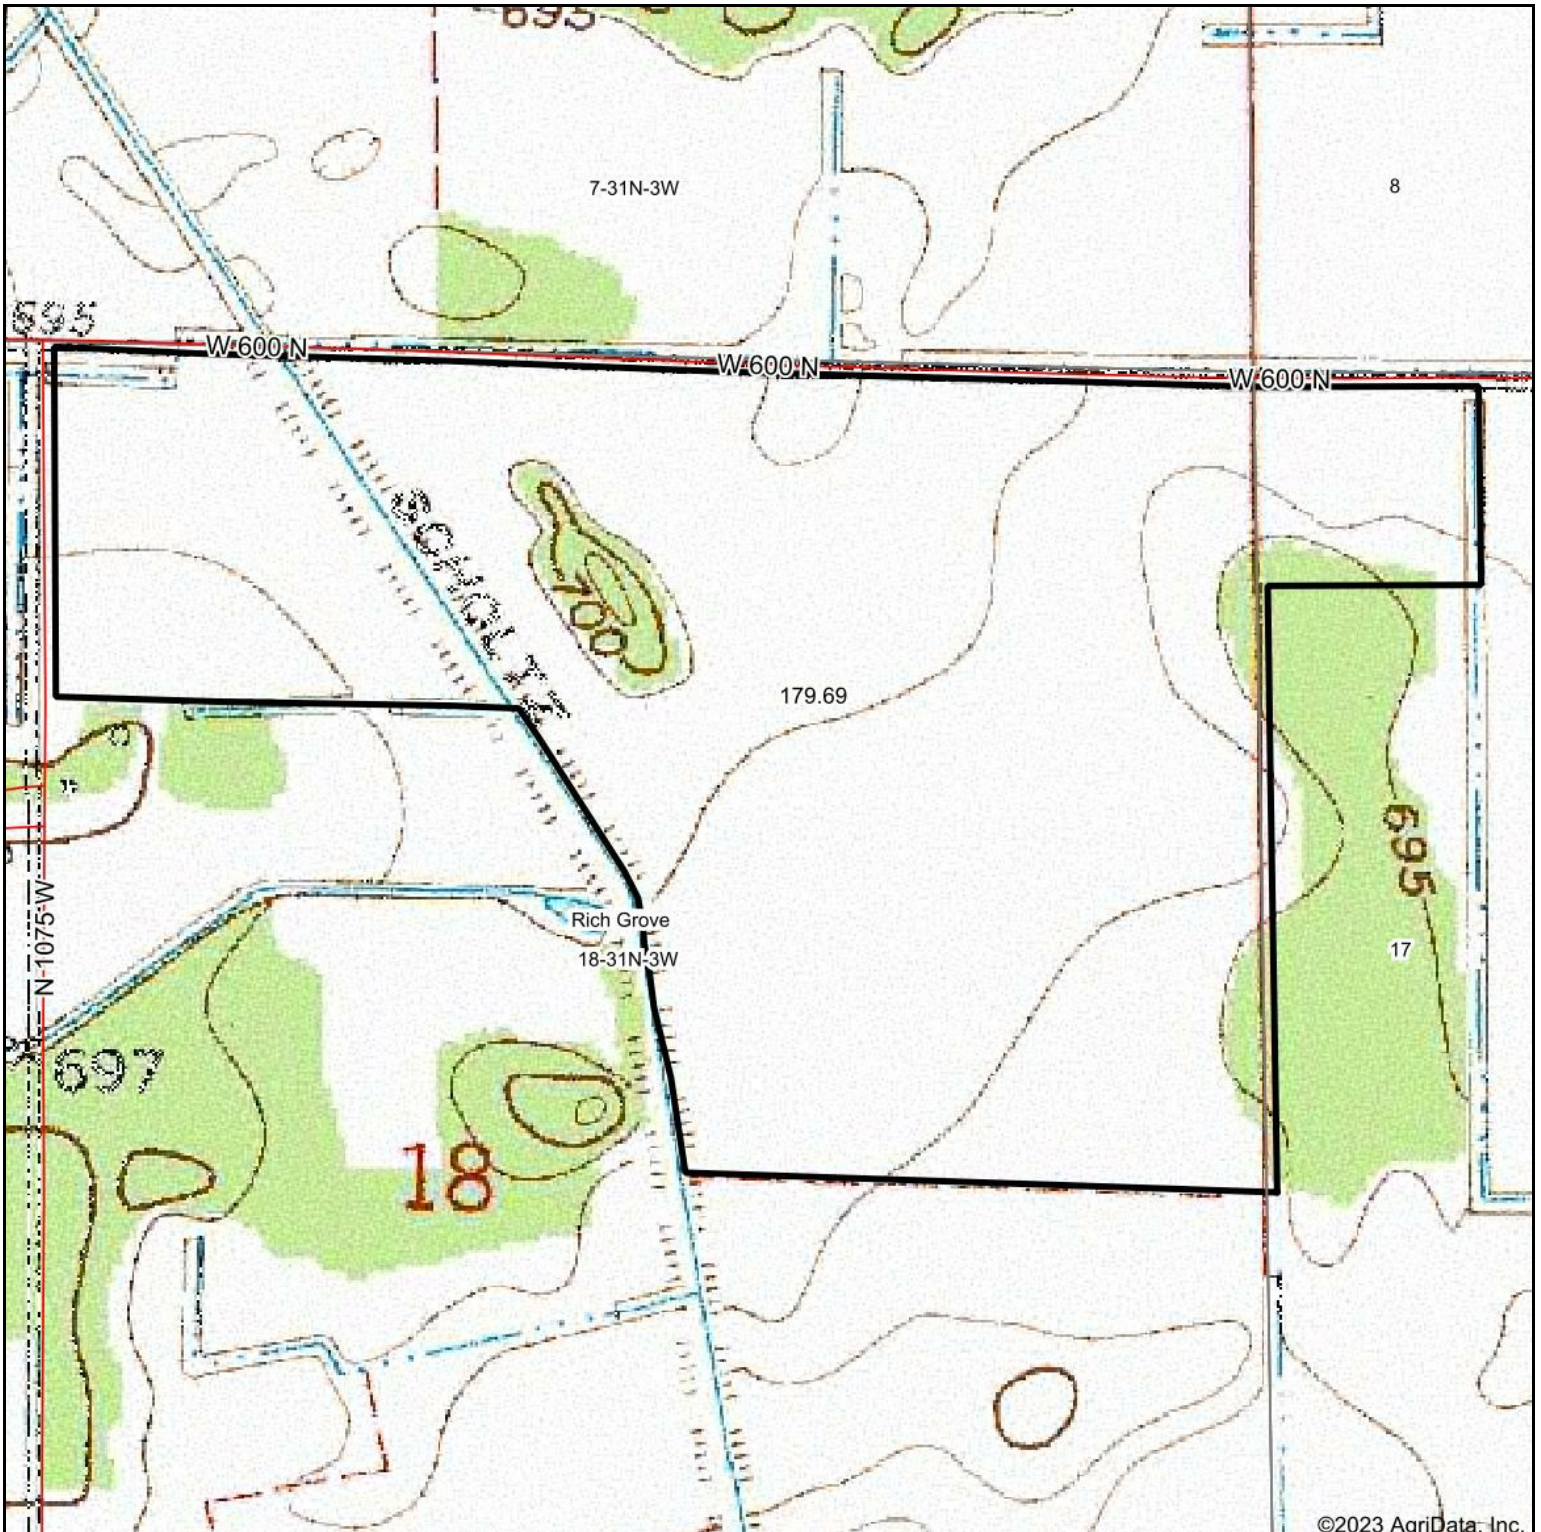

Topography Map

map center: 41° 8' 54.65, -86° 47' 0.21

Maps Provided By:

© AgriData, Inc. 2021 www.AgriDataInc.com

8-31N-3W
Pulaski County
Indiana

9/7/2022

Topography Map

Map Center: 41° 8' 22.43, -86° 48' 4.6

Maps Provided By:

© AgriData, Inc. 2023 www.AgriDataInc.com

18-31N-3W
Pulaski County
Indiana

8/7/2023