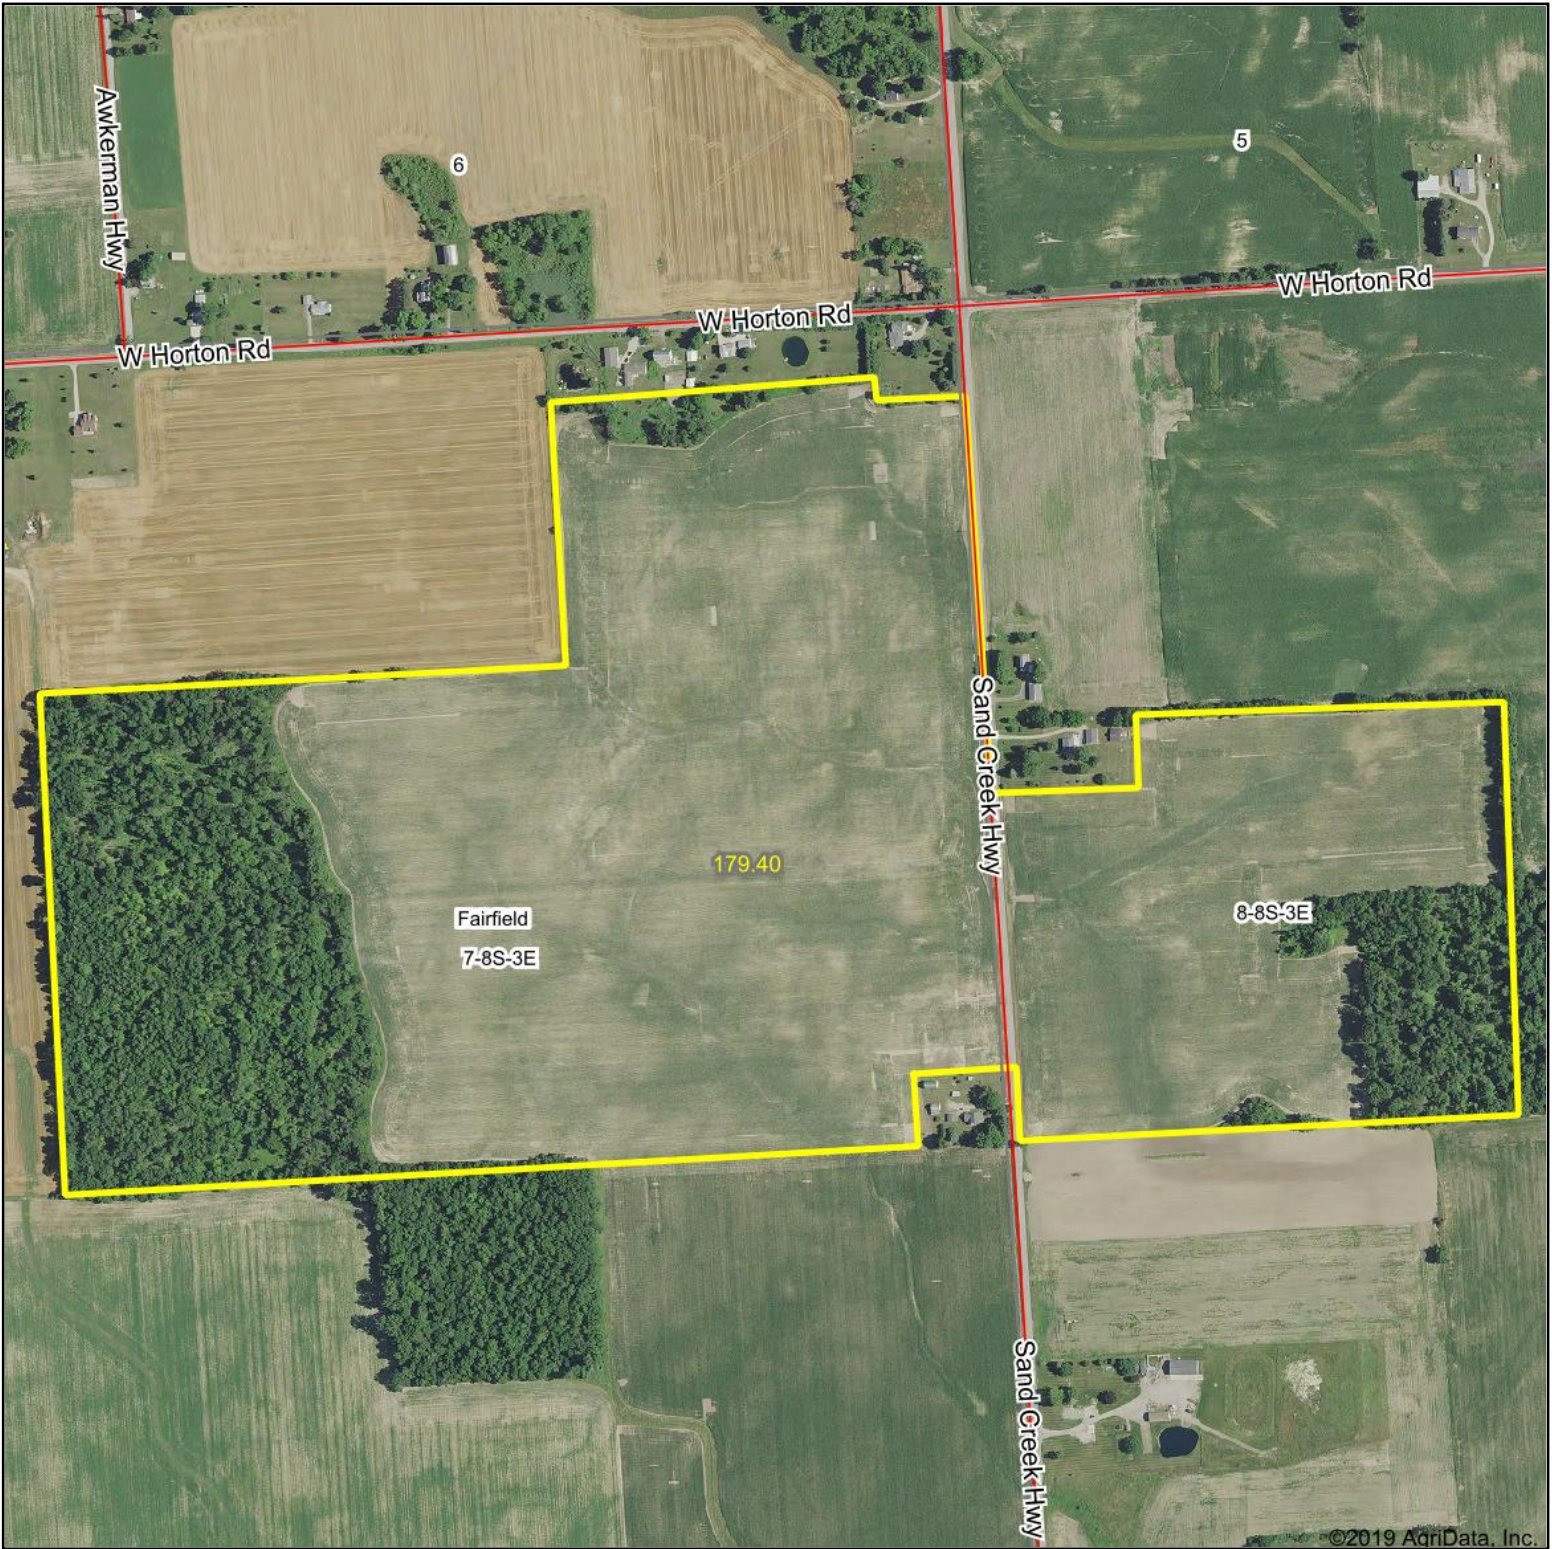

Aerial Map

©2019 AgriData, Inc.

Map Center: 41° 47' 43.46, -84° 6' 5.52

7-8S-3E
Lenawee County
Michigan

1/20/2020

Field borders provided by Farm Service Agency as of 5/21/2008.