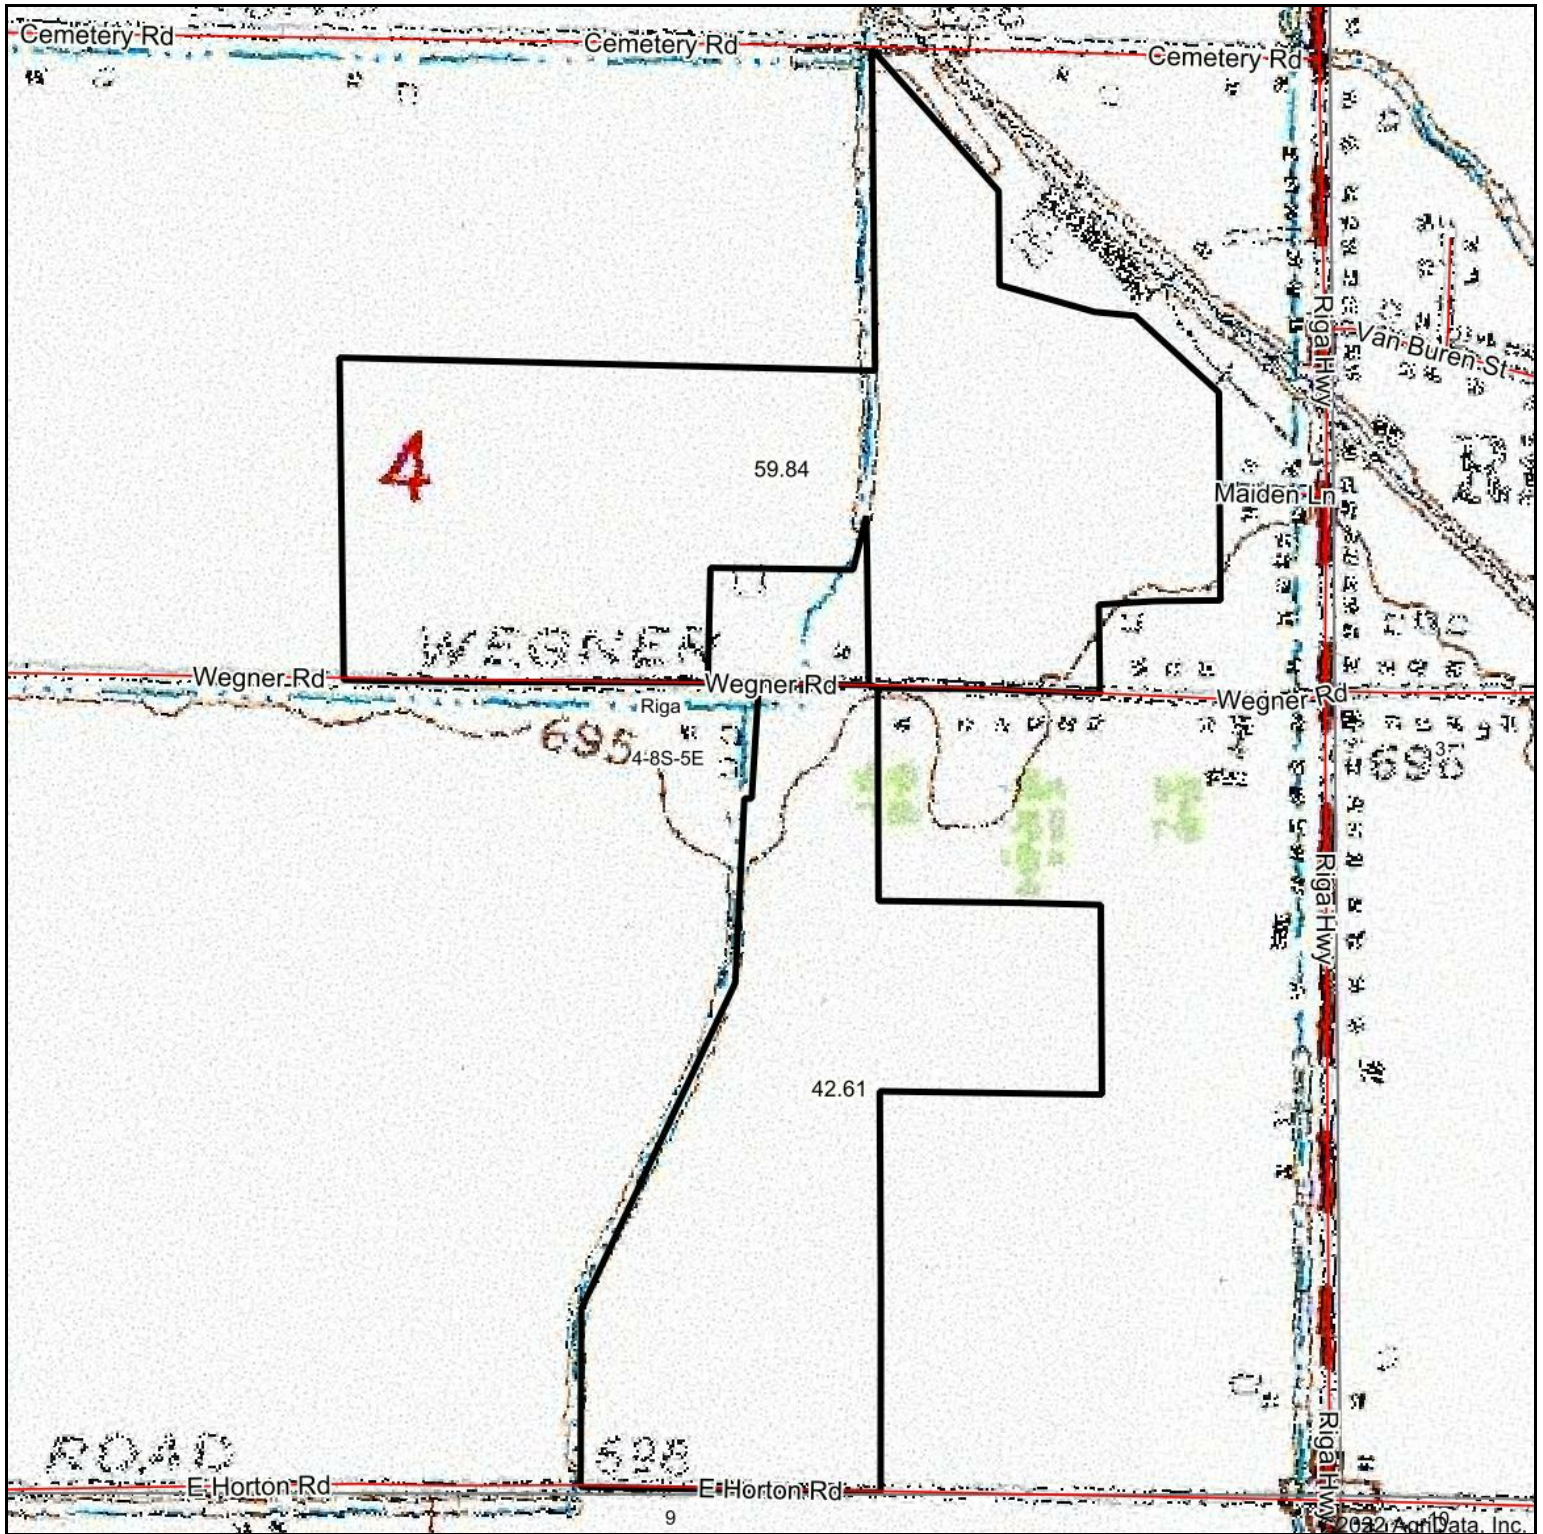

# Topography Map

map center: 41° 48' 30.84, -83° 49' 52.04

0ft 653ft 1306ft

Maps Provided By:

© AgriData, Inc. 2021 www.AgriDataInc.com

**4-8S-5E**  
**Lenawee County**  
**Michigan**

5/19/2022