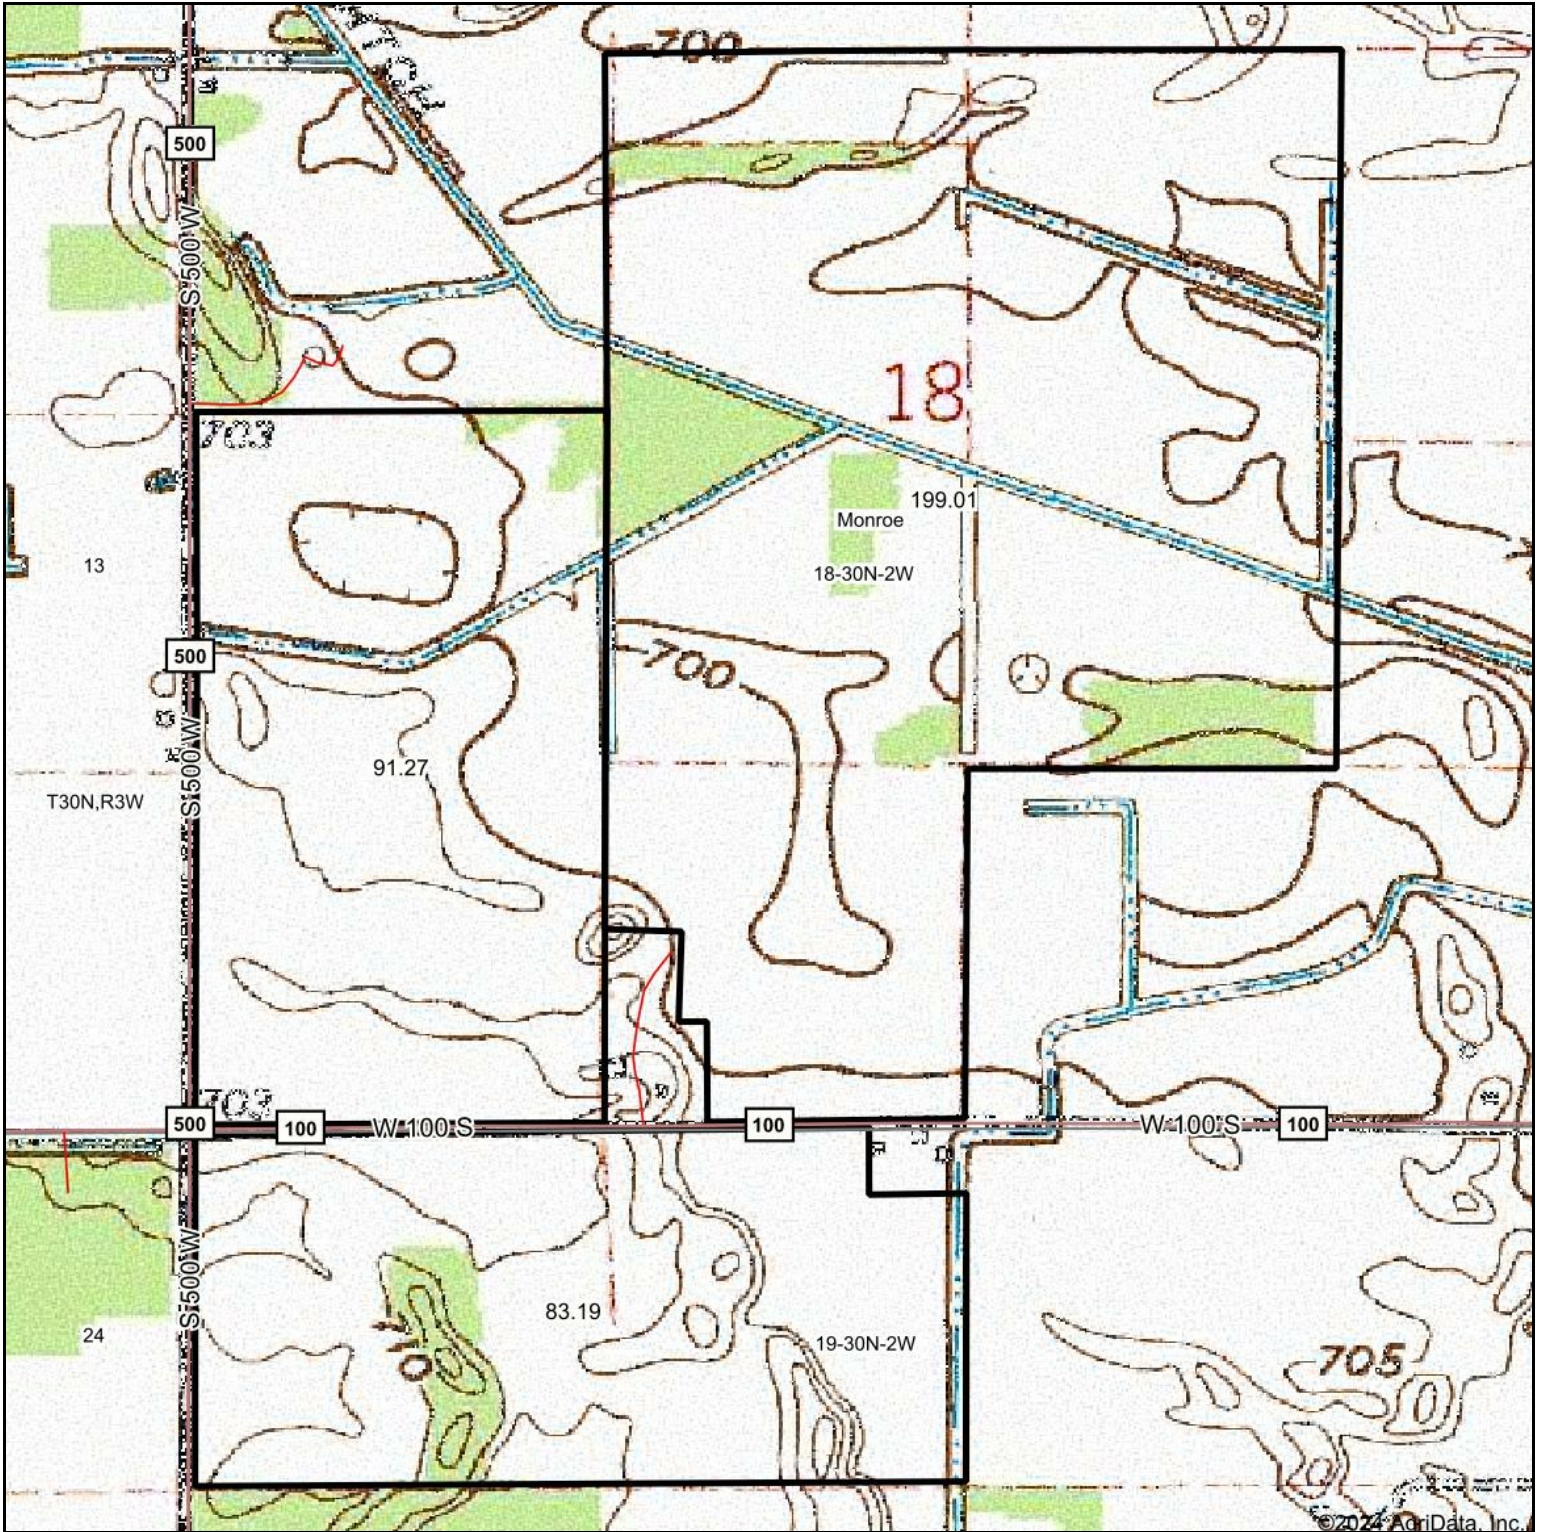

Topography Map

Map Center: 41° 2' 40.53, -86° 41' 30.34

Maps Provided By:

© AgriData, Inc. 2023 www.AgrIDataInc.com

18-30N-2W
Pulaski County
Indiana

1/25/2024