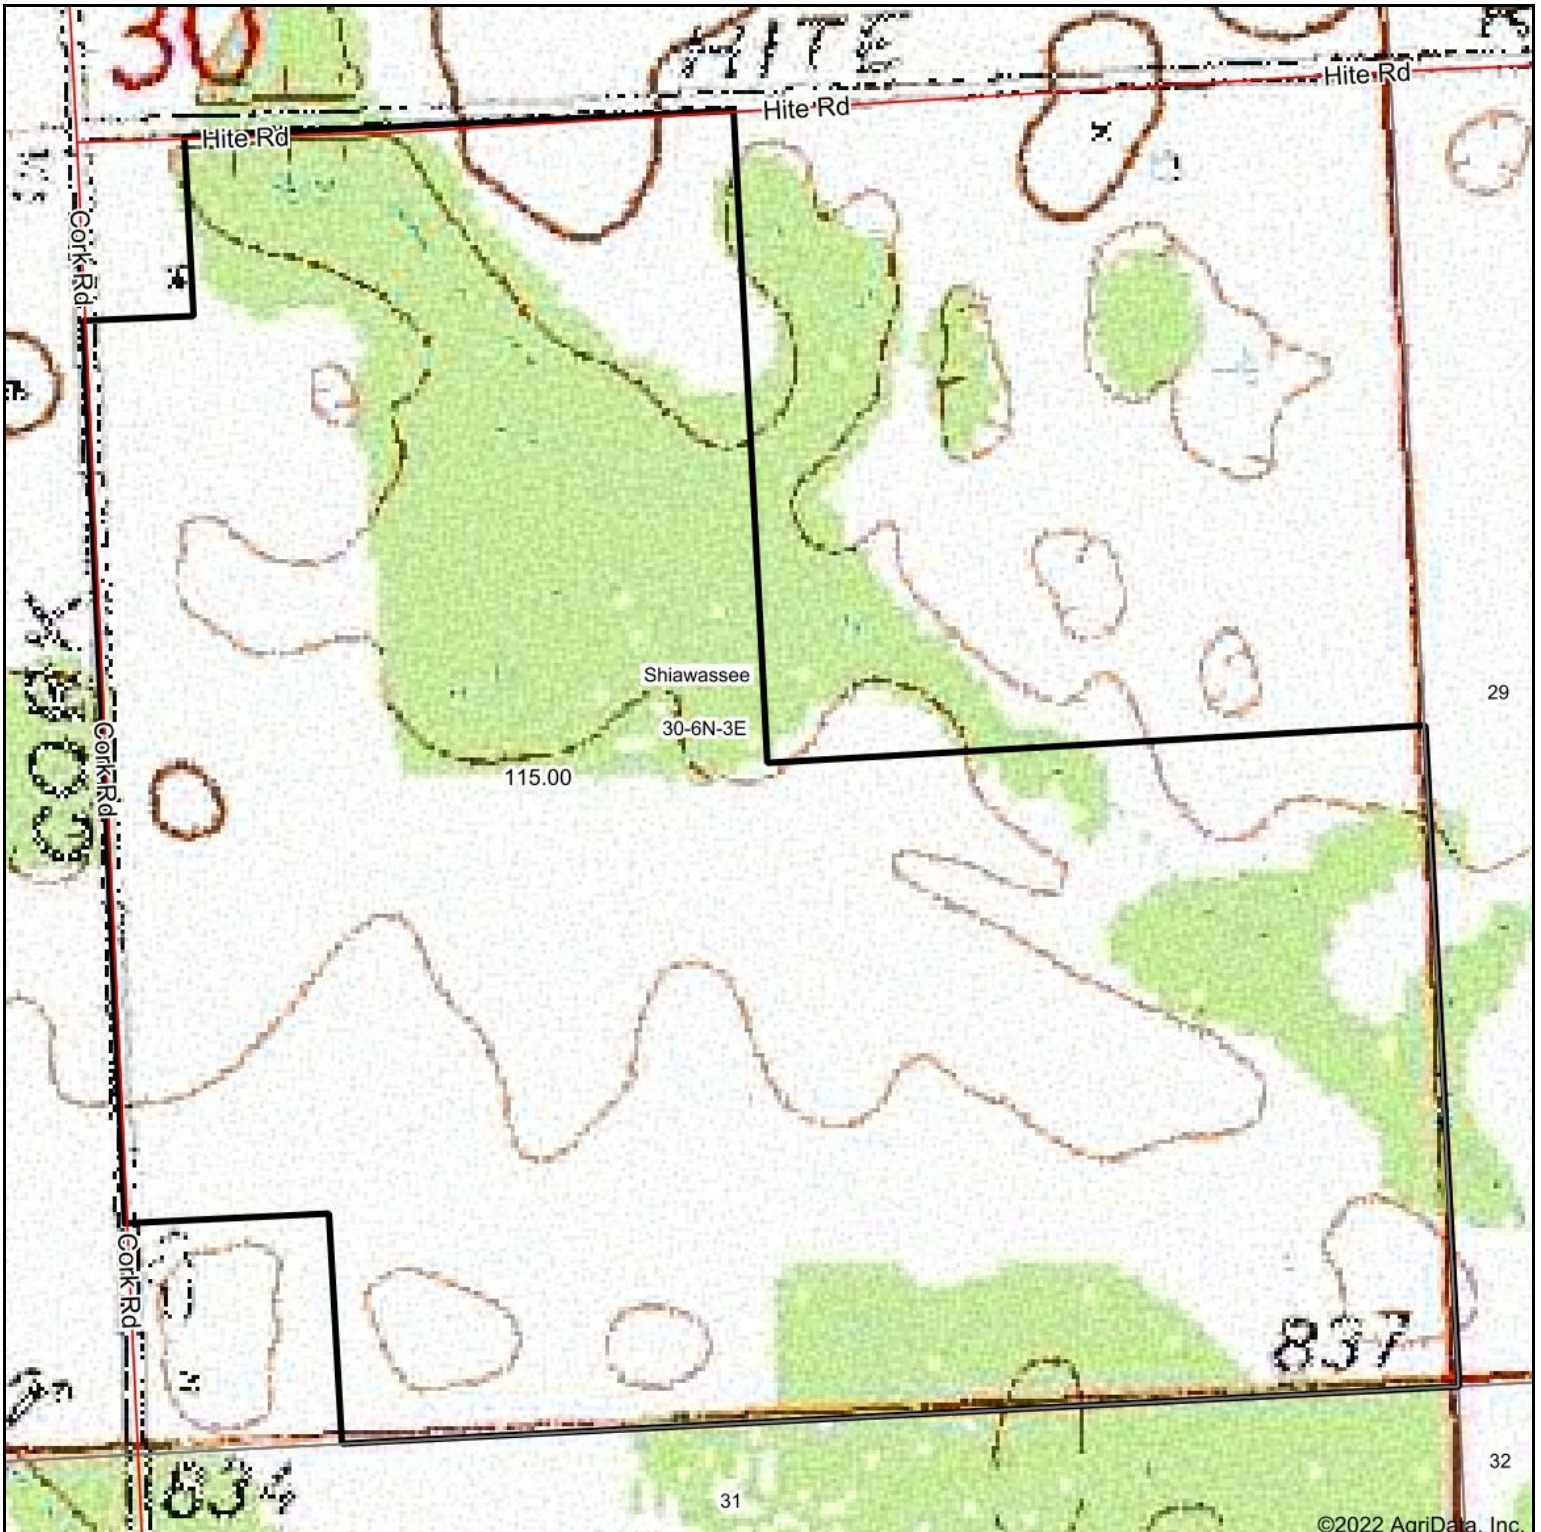

Topography Map

©2022 AgriData, Inc.

map center: 42° 52' 59.43, -84° 8' 51.73

Maps Provided By:

© AgriData, Inc. 2021 www.AgriDataInc.com

30-6N-3E
Shiawassee County
Michigan

4/13/2022