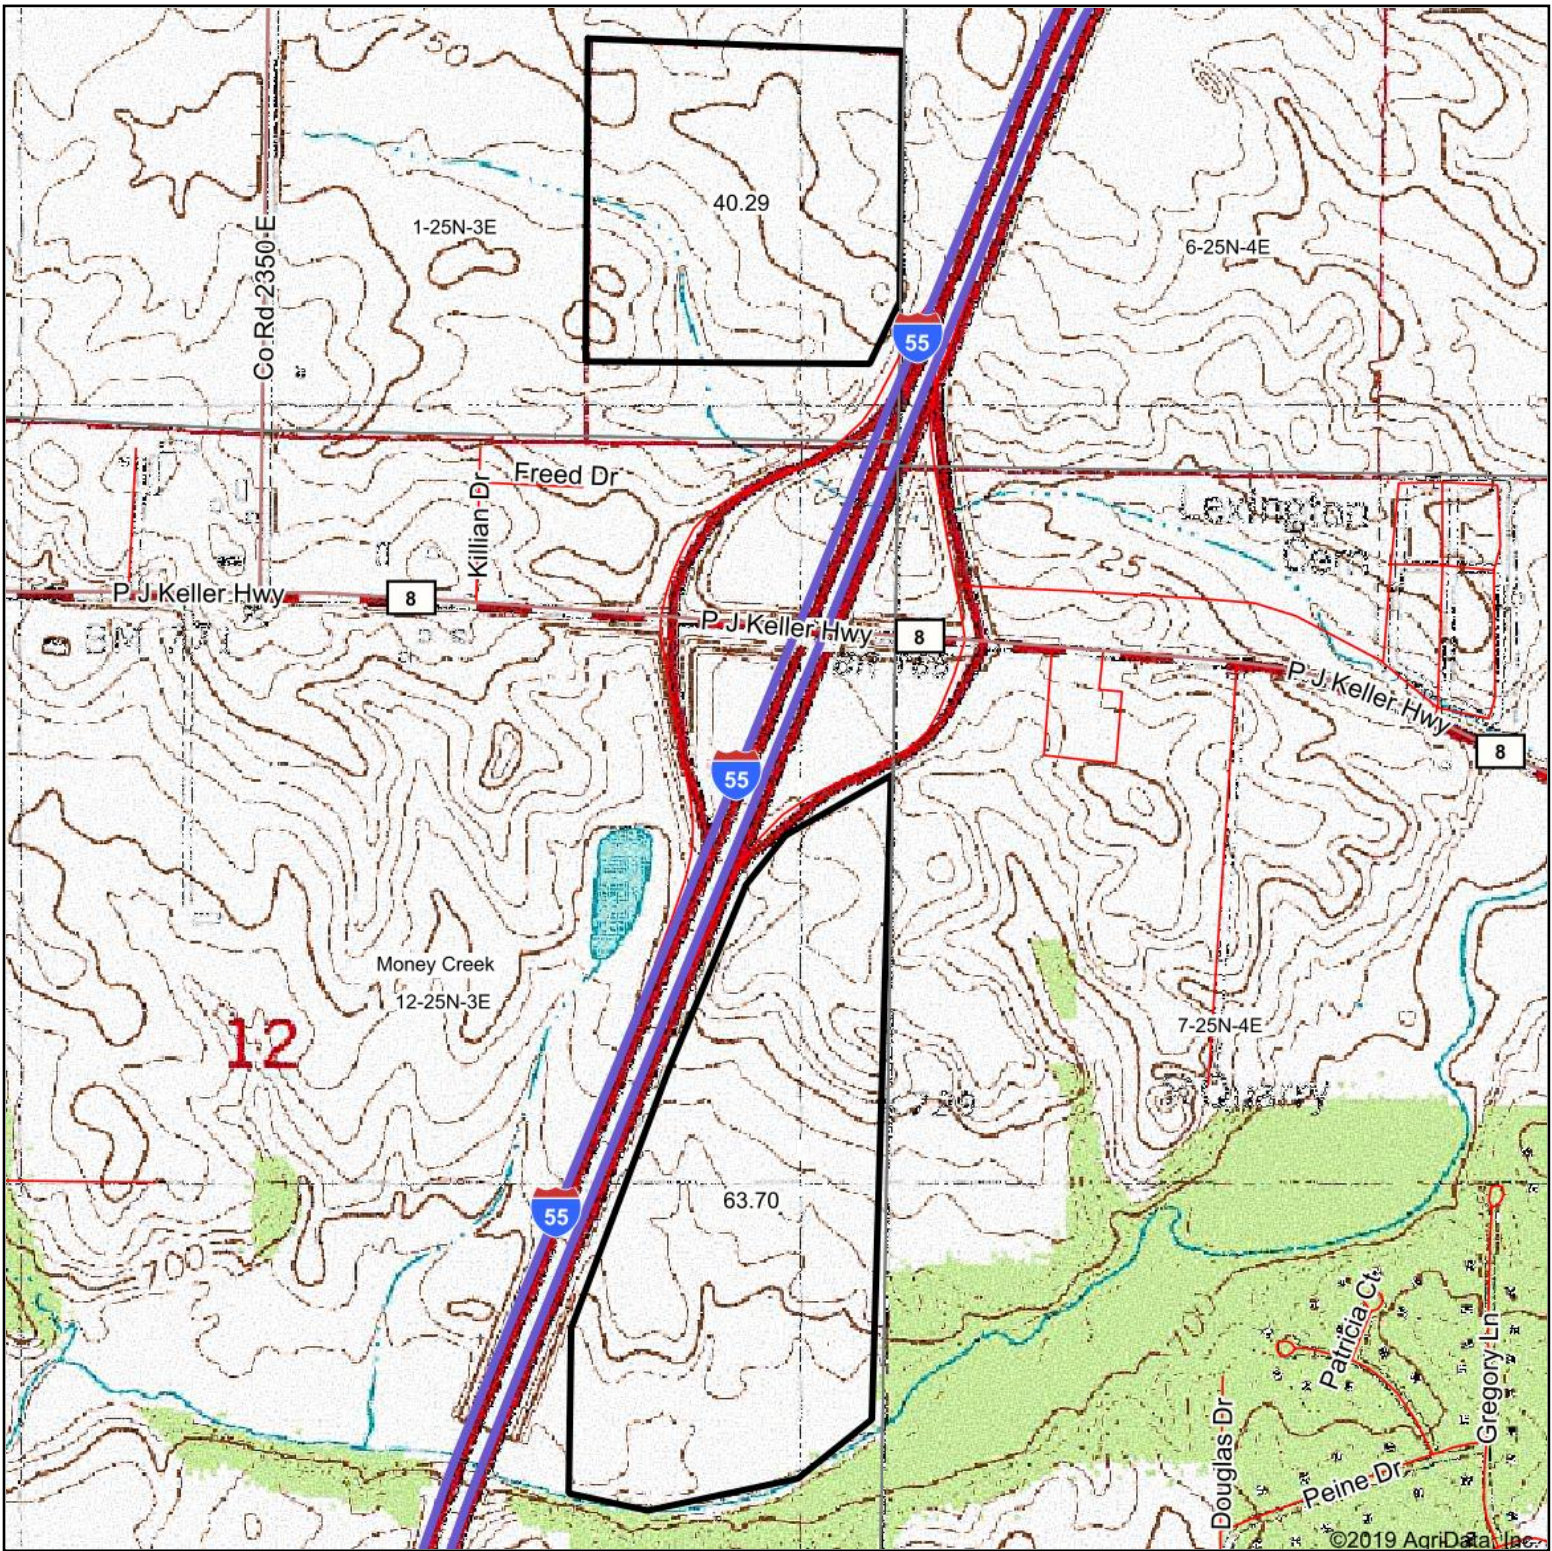

# Topography Map

map center: 40° 38' 35.72, -88° 48' 35.25

**12-25N-3E**  
**McLean County**  
**Illinois**

12/12/2019

# Topography Map

map center: 40° 39' 17.27, -88° 50' 52.86

**3-25N-3E**  
**McLean County**  
**Illinois**

12/12/2019