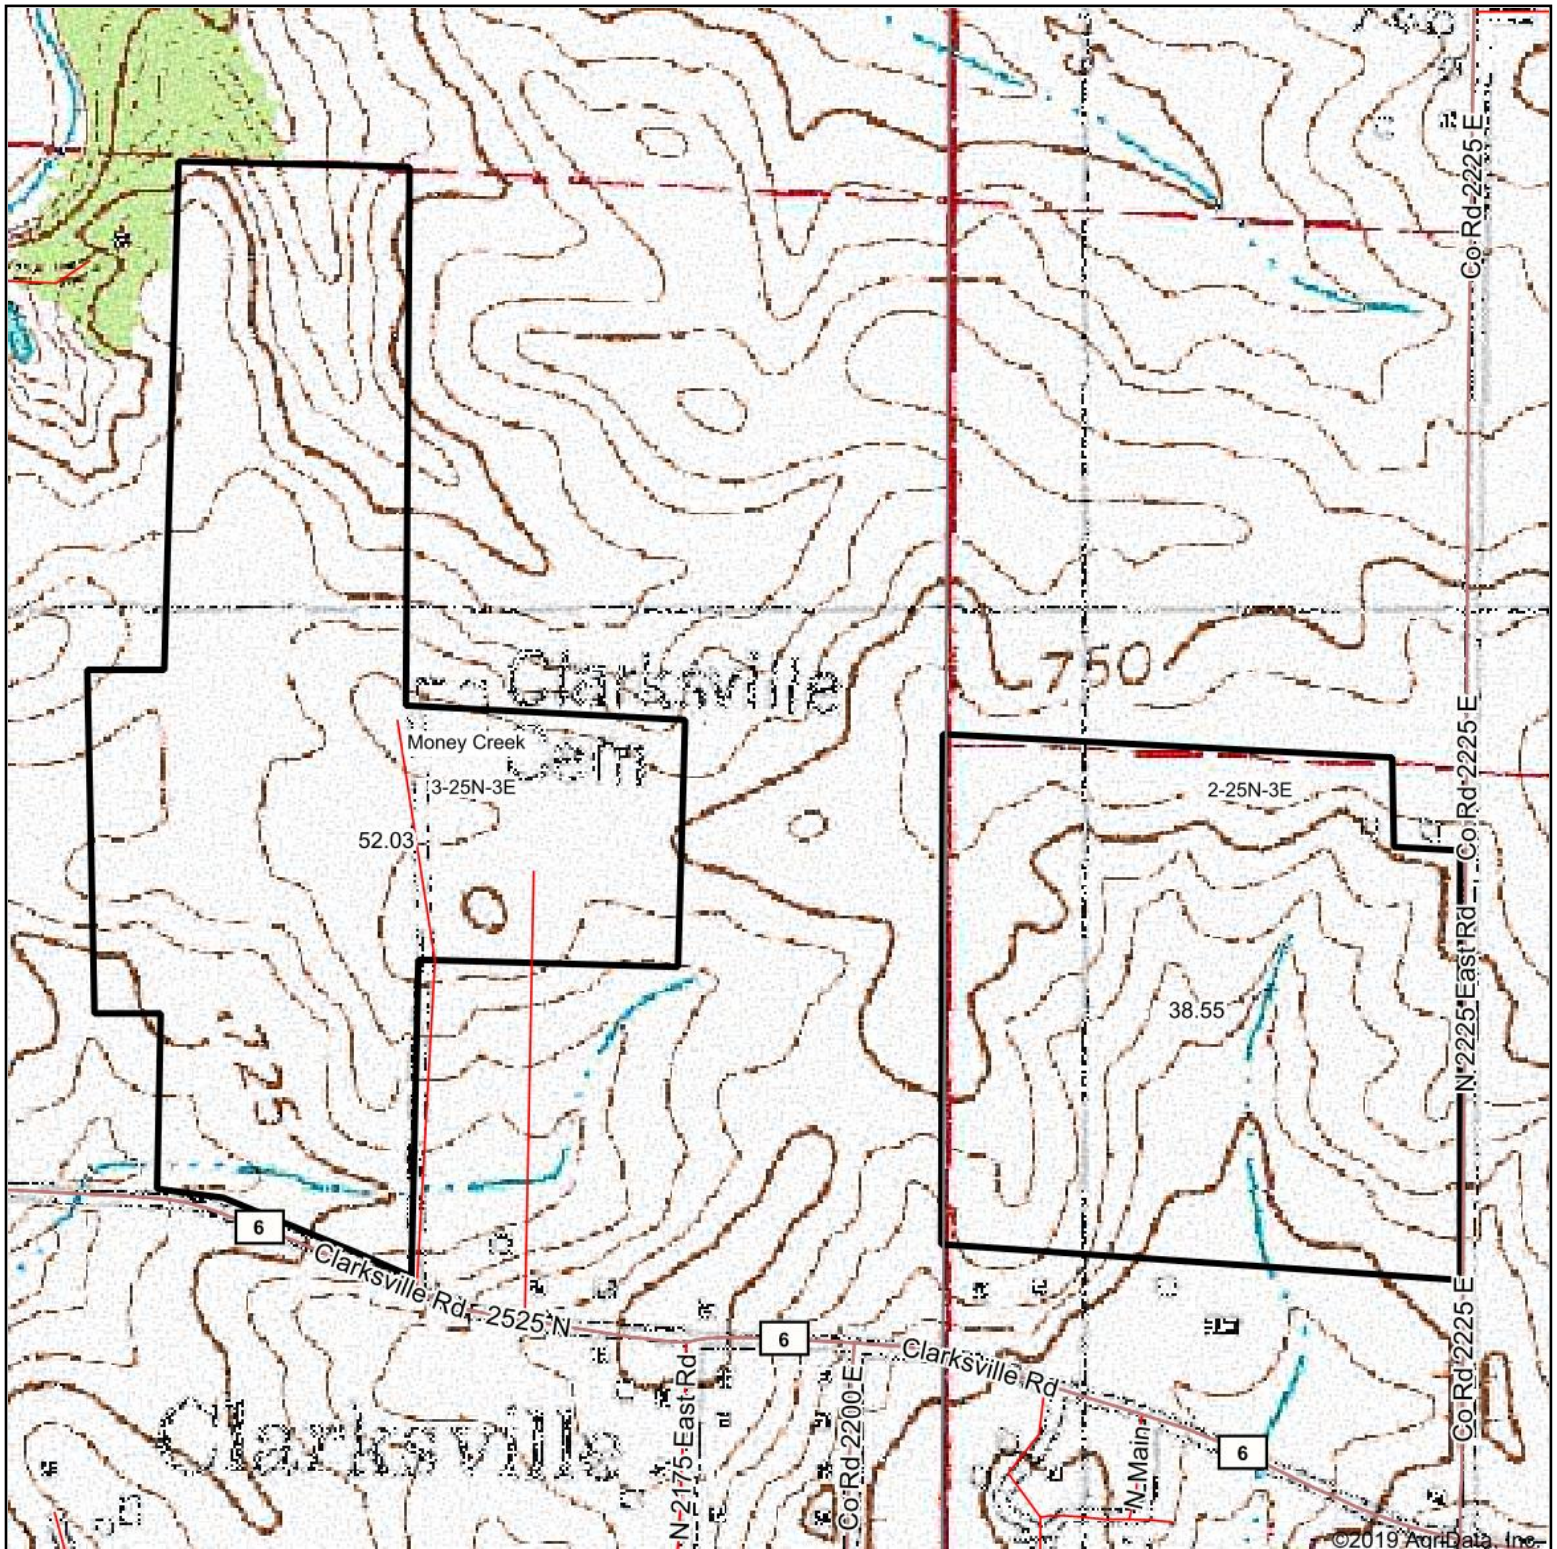

# Topography Map

map center: 40° 38' 35.72, -88° 48' 35.25

**12-25N-3E**  
**McLean County**  
**Illinois**

12/12/2019

# Topography Map

map center: 40° 39' 17.27, -88° 50' 52.86

**3-25N-3E**  
**McLean County**  
**Illinois**

12/12/2019