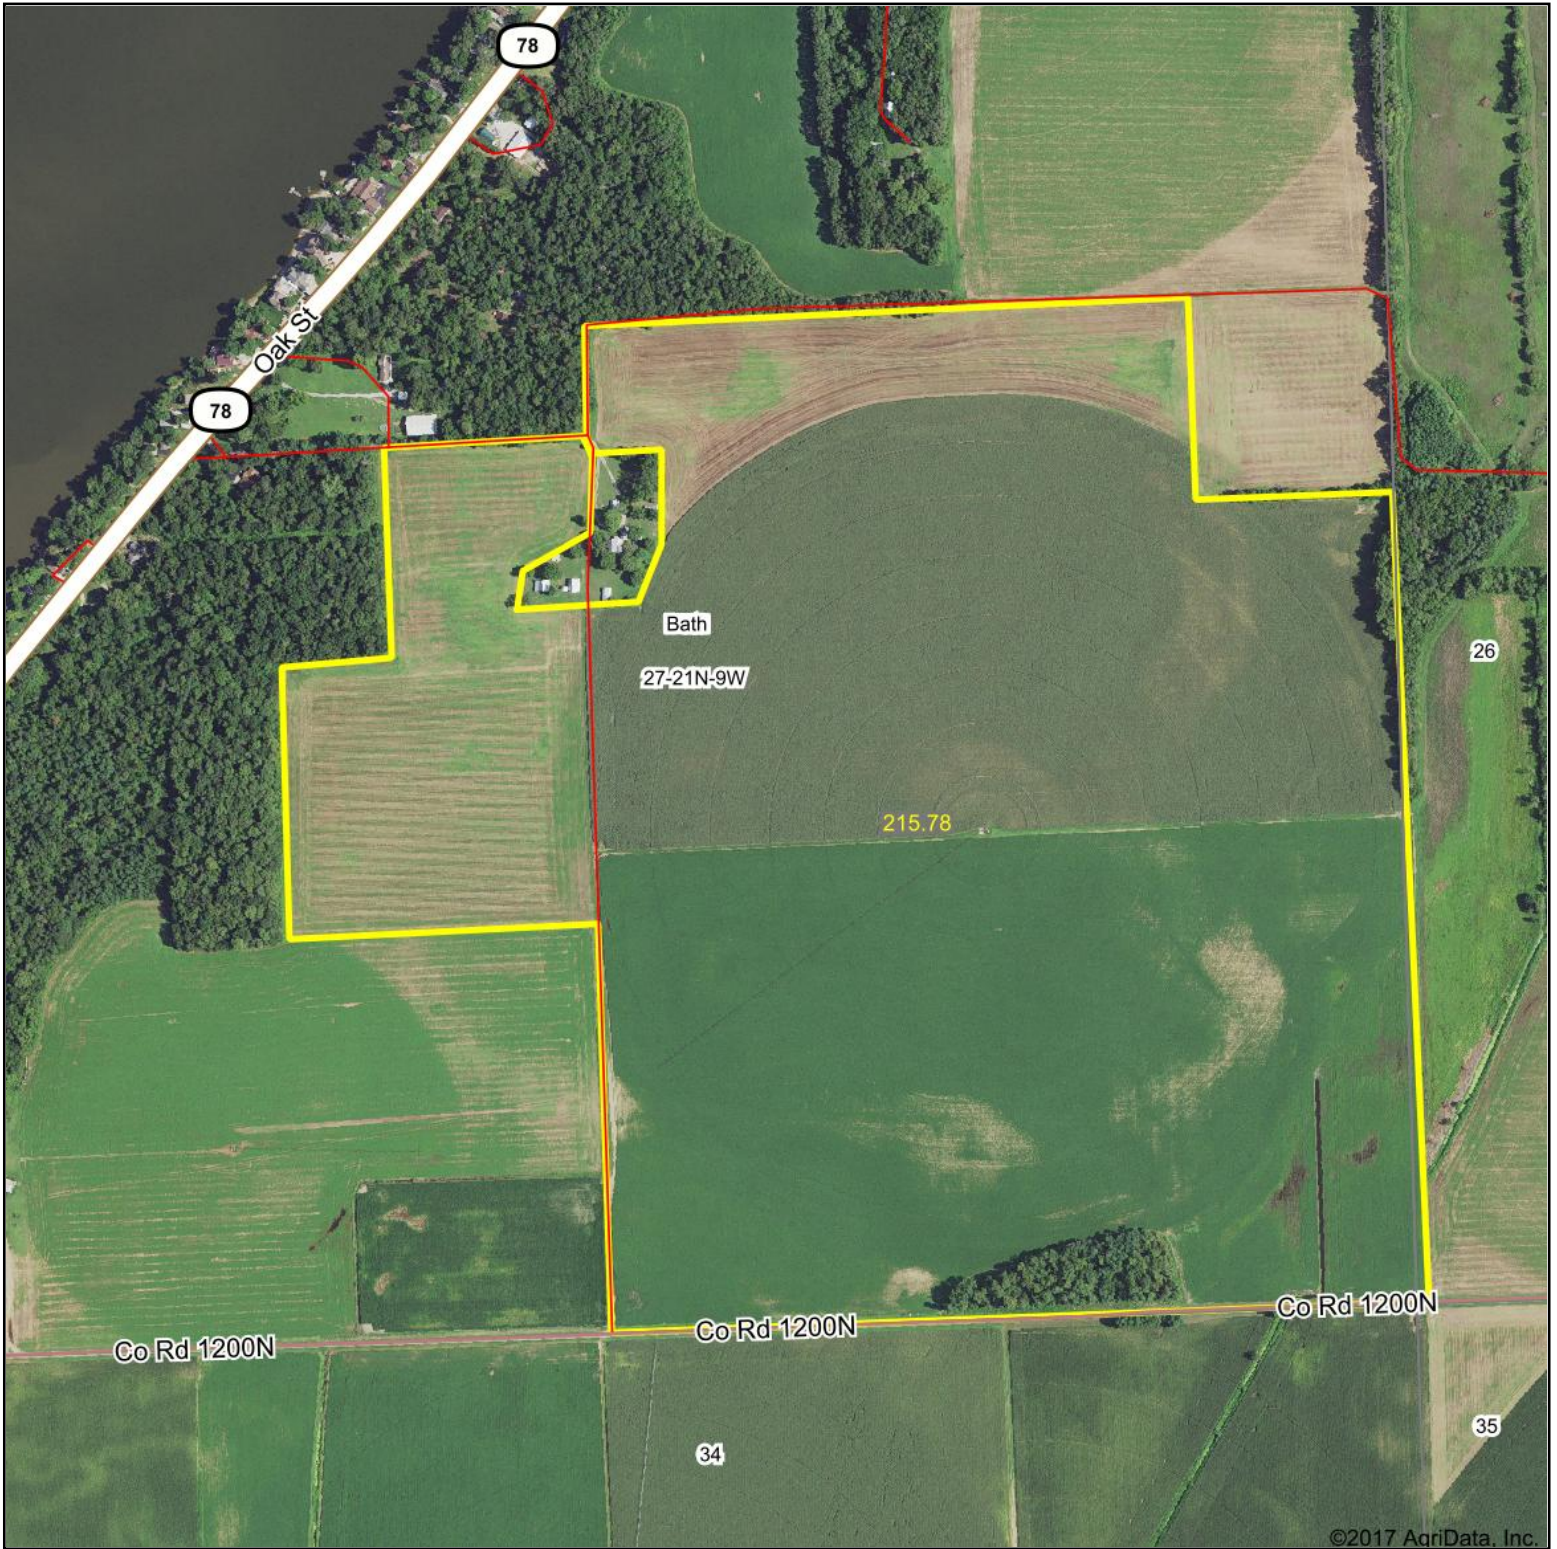

Aerial Map

©2017 AgriData, Inc.

map center: 40° 14' 9.32, -90° 6' 7.64

27-21N-9W
Mason County
Illinois

1/2/2018