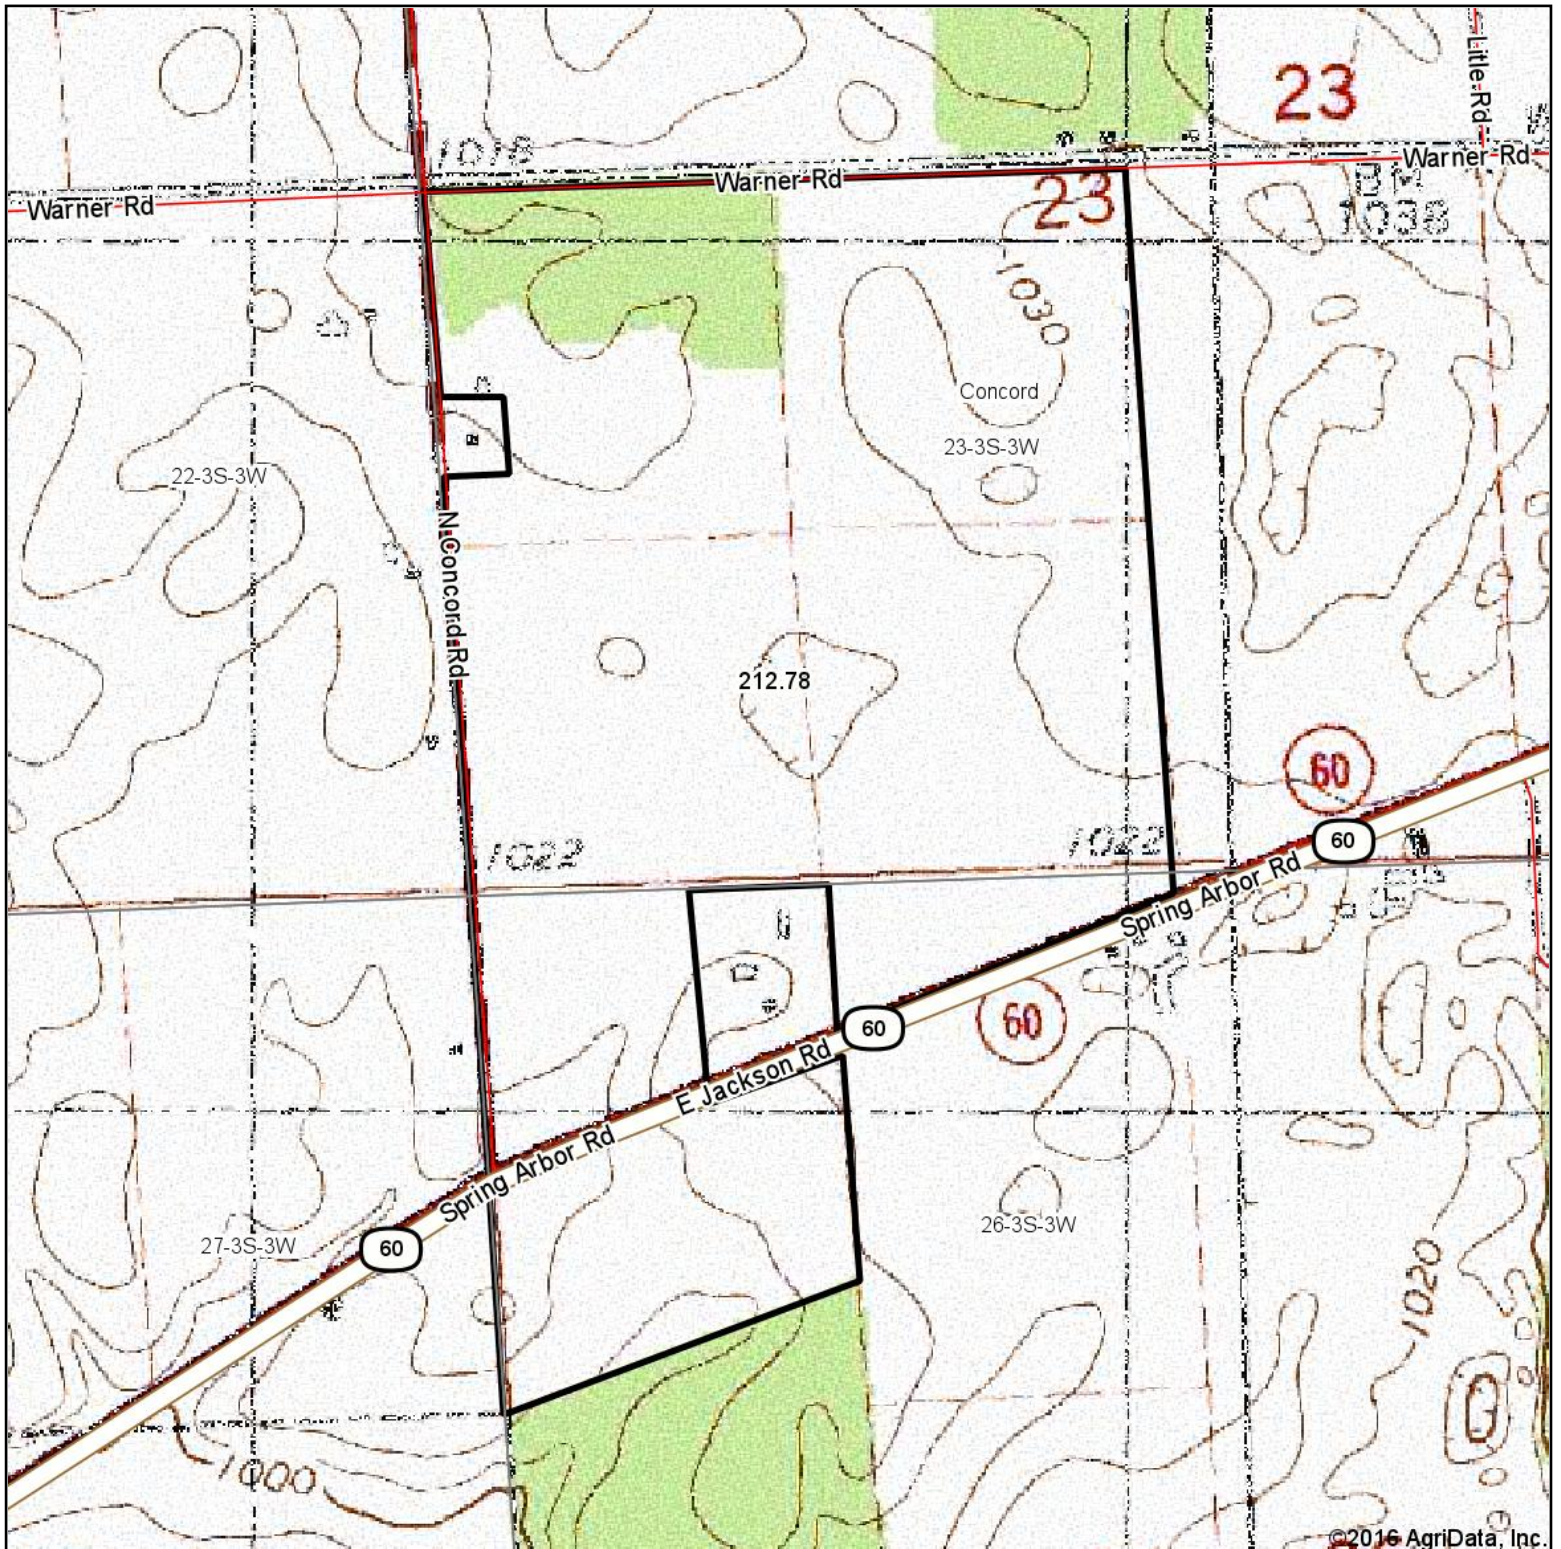

Topography Map

©2016 AgriData, Inc.

map center: 42° 11' 24.67, 84° 37' 52.55

23-3S-3W
Jackson County
Michigan

6/28/2016