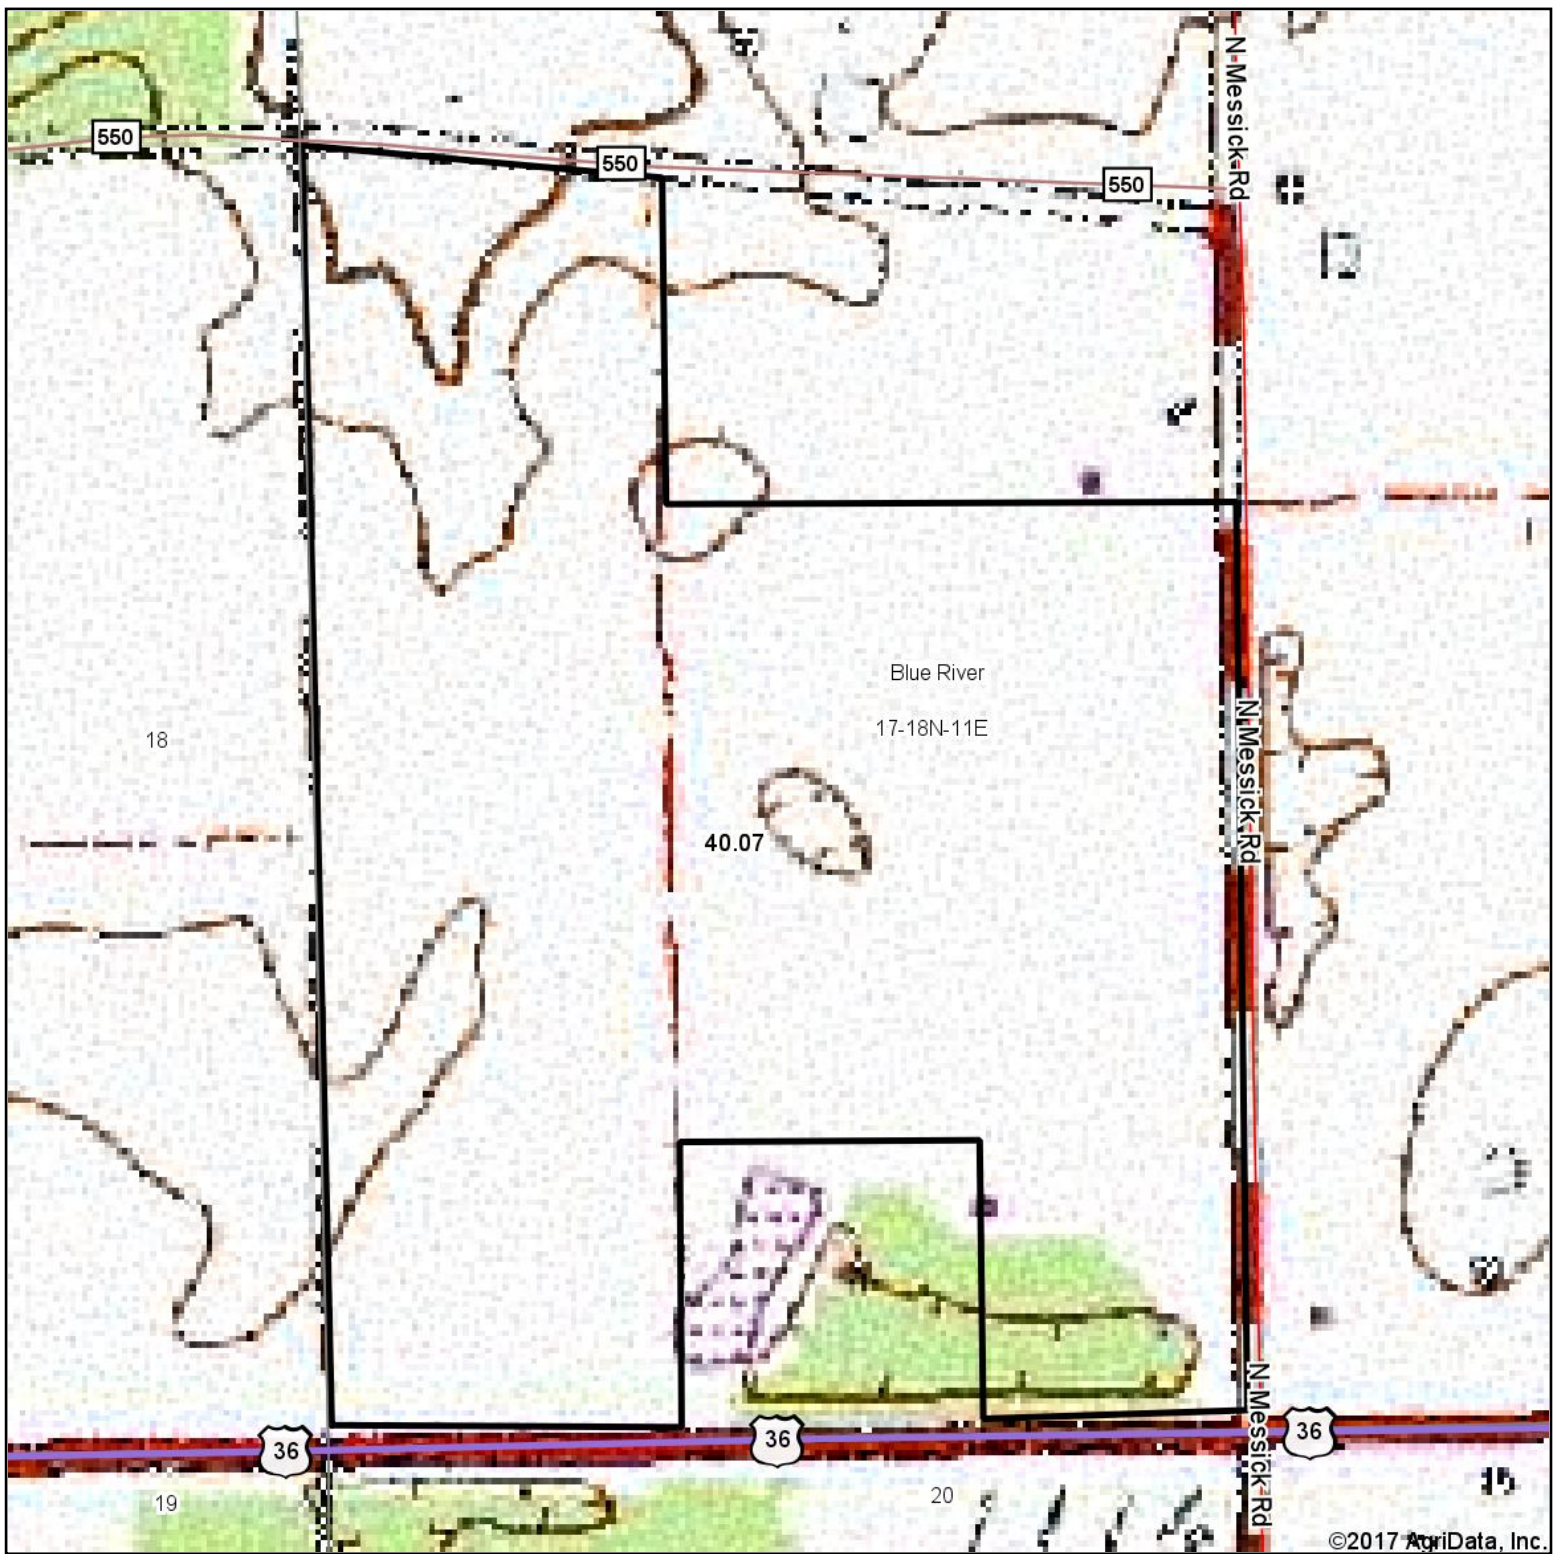

Topography Map

map center: 40° 0' 24.67, -85° 18' 18.11

Maps Provided By:

© AgriData, Inc. 2017

www.AgriDataInc.com

17-18N-11E
Henry County
Indiana

2/13/2017