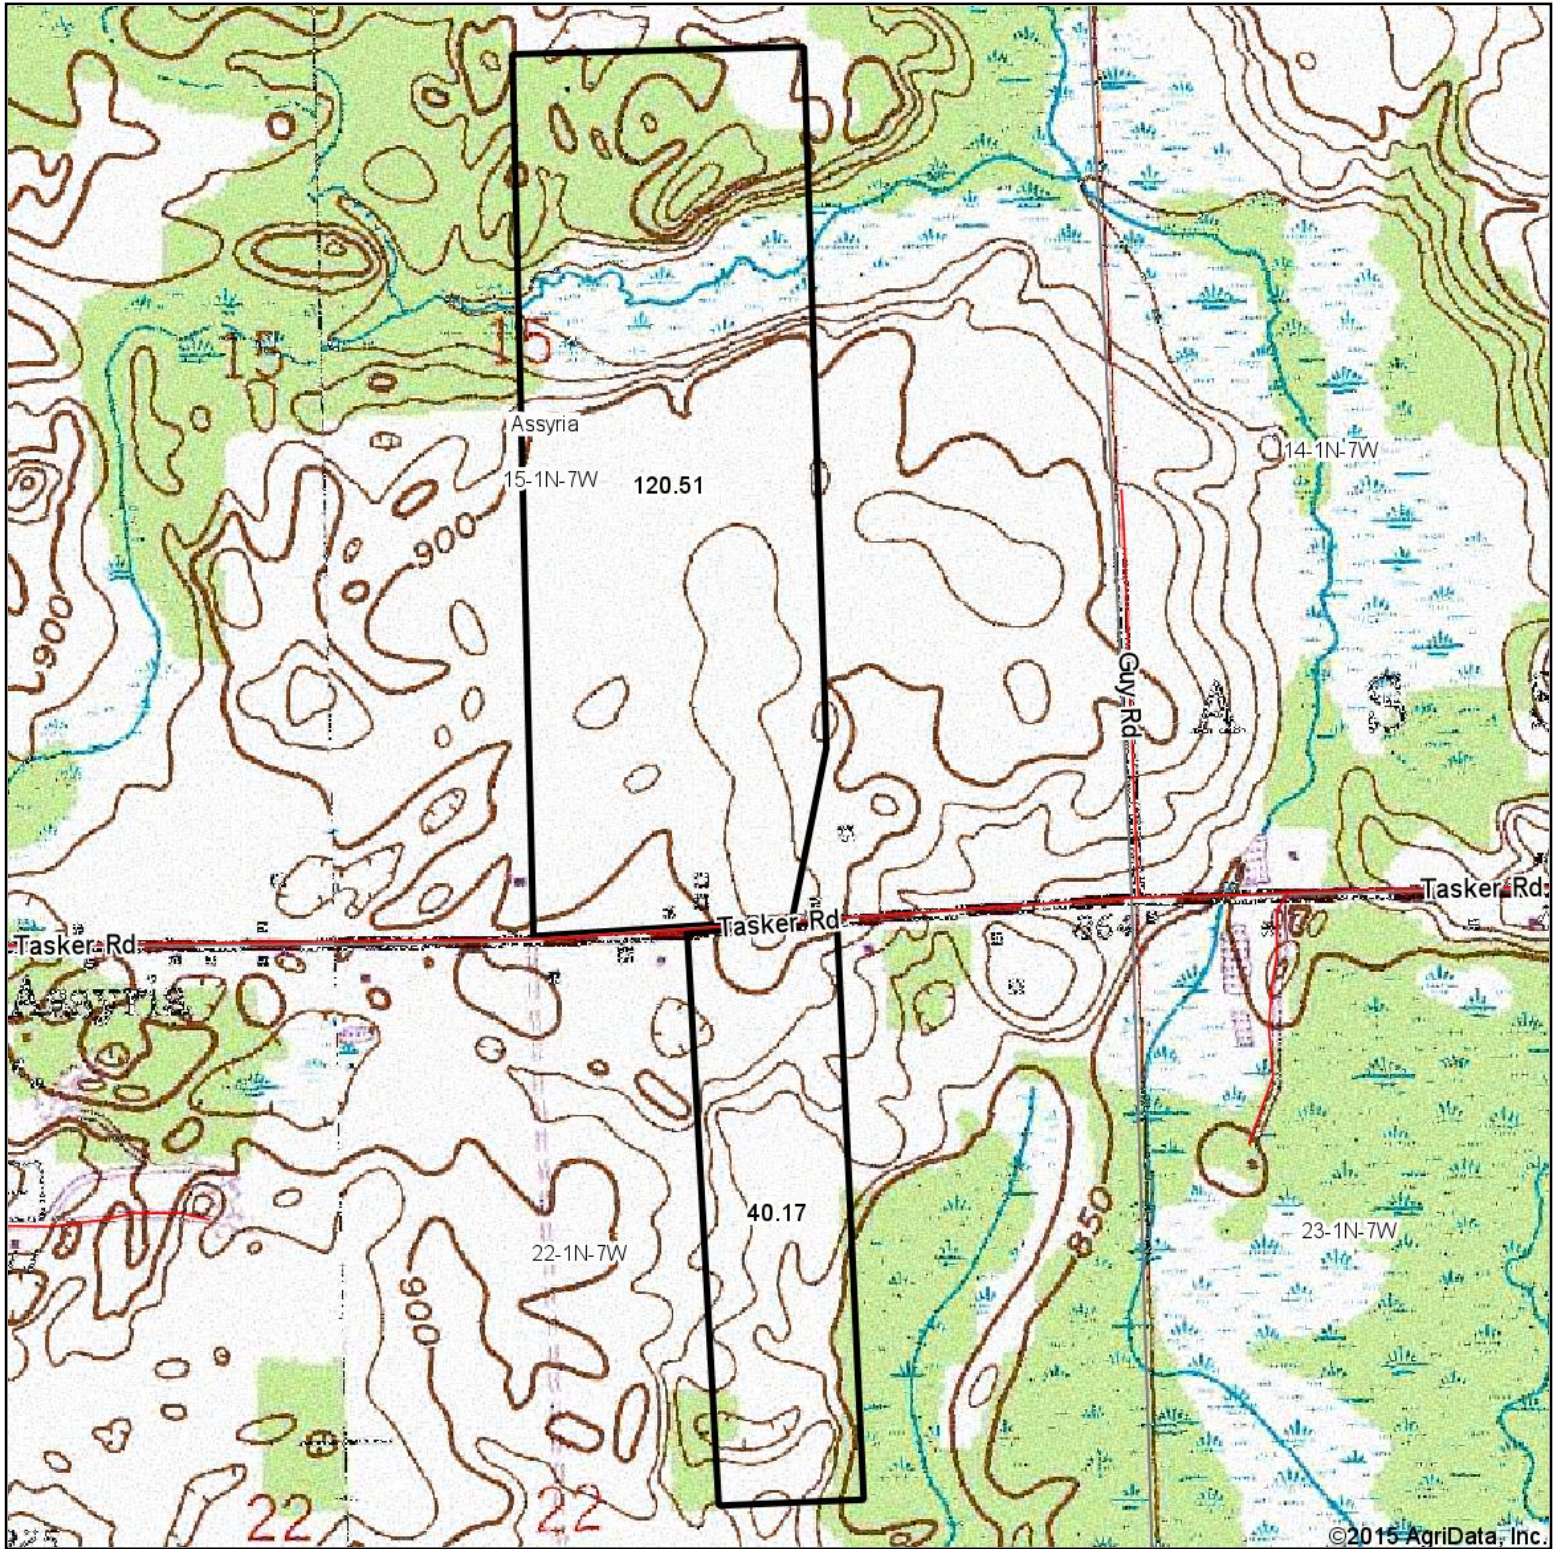

Topography Map

map center: 42° 27' 59.48, 85° 7' 2.99

scale: 11503

9/24/2015

15-1N-7W
Barry County
Michigan

Maps Provided By:

© AgriData, Inc. 2015 www.AgriDataInc.com