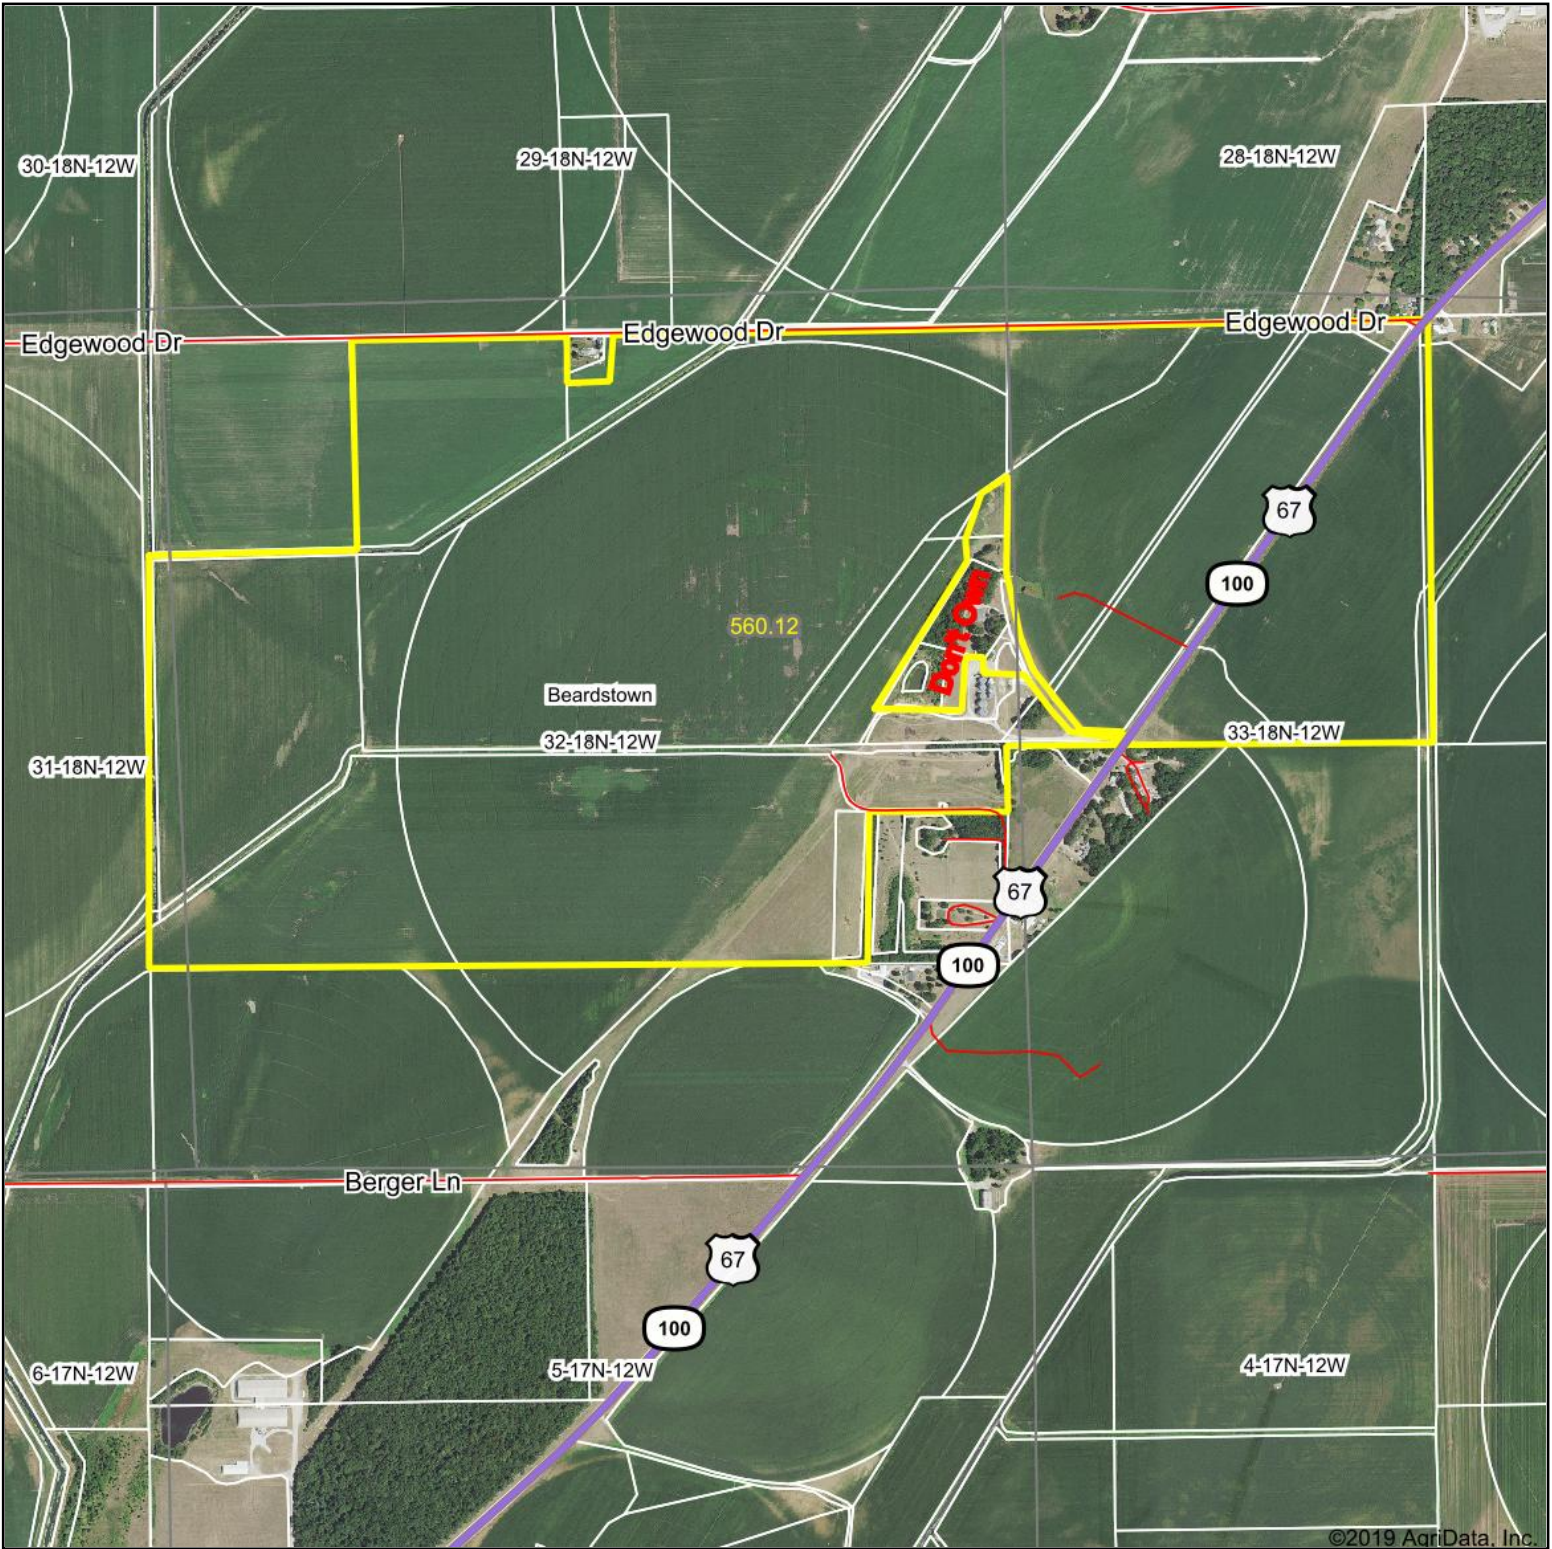

Aerial Map

©2019 AgriData, Inc.

Map Center: 39° 58' 12.99, -90° 28' 14.05

32-18N-12W
Cass County
Illinois

10/14/2019