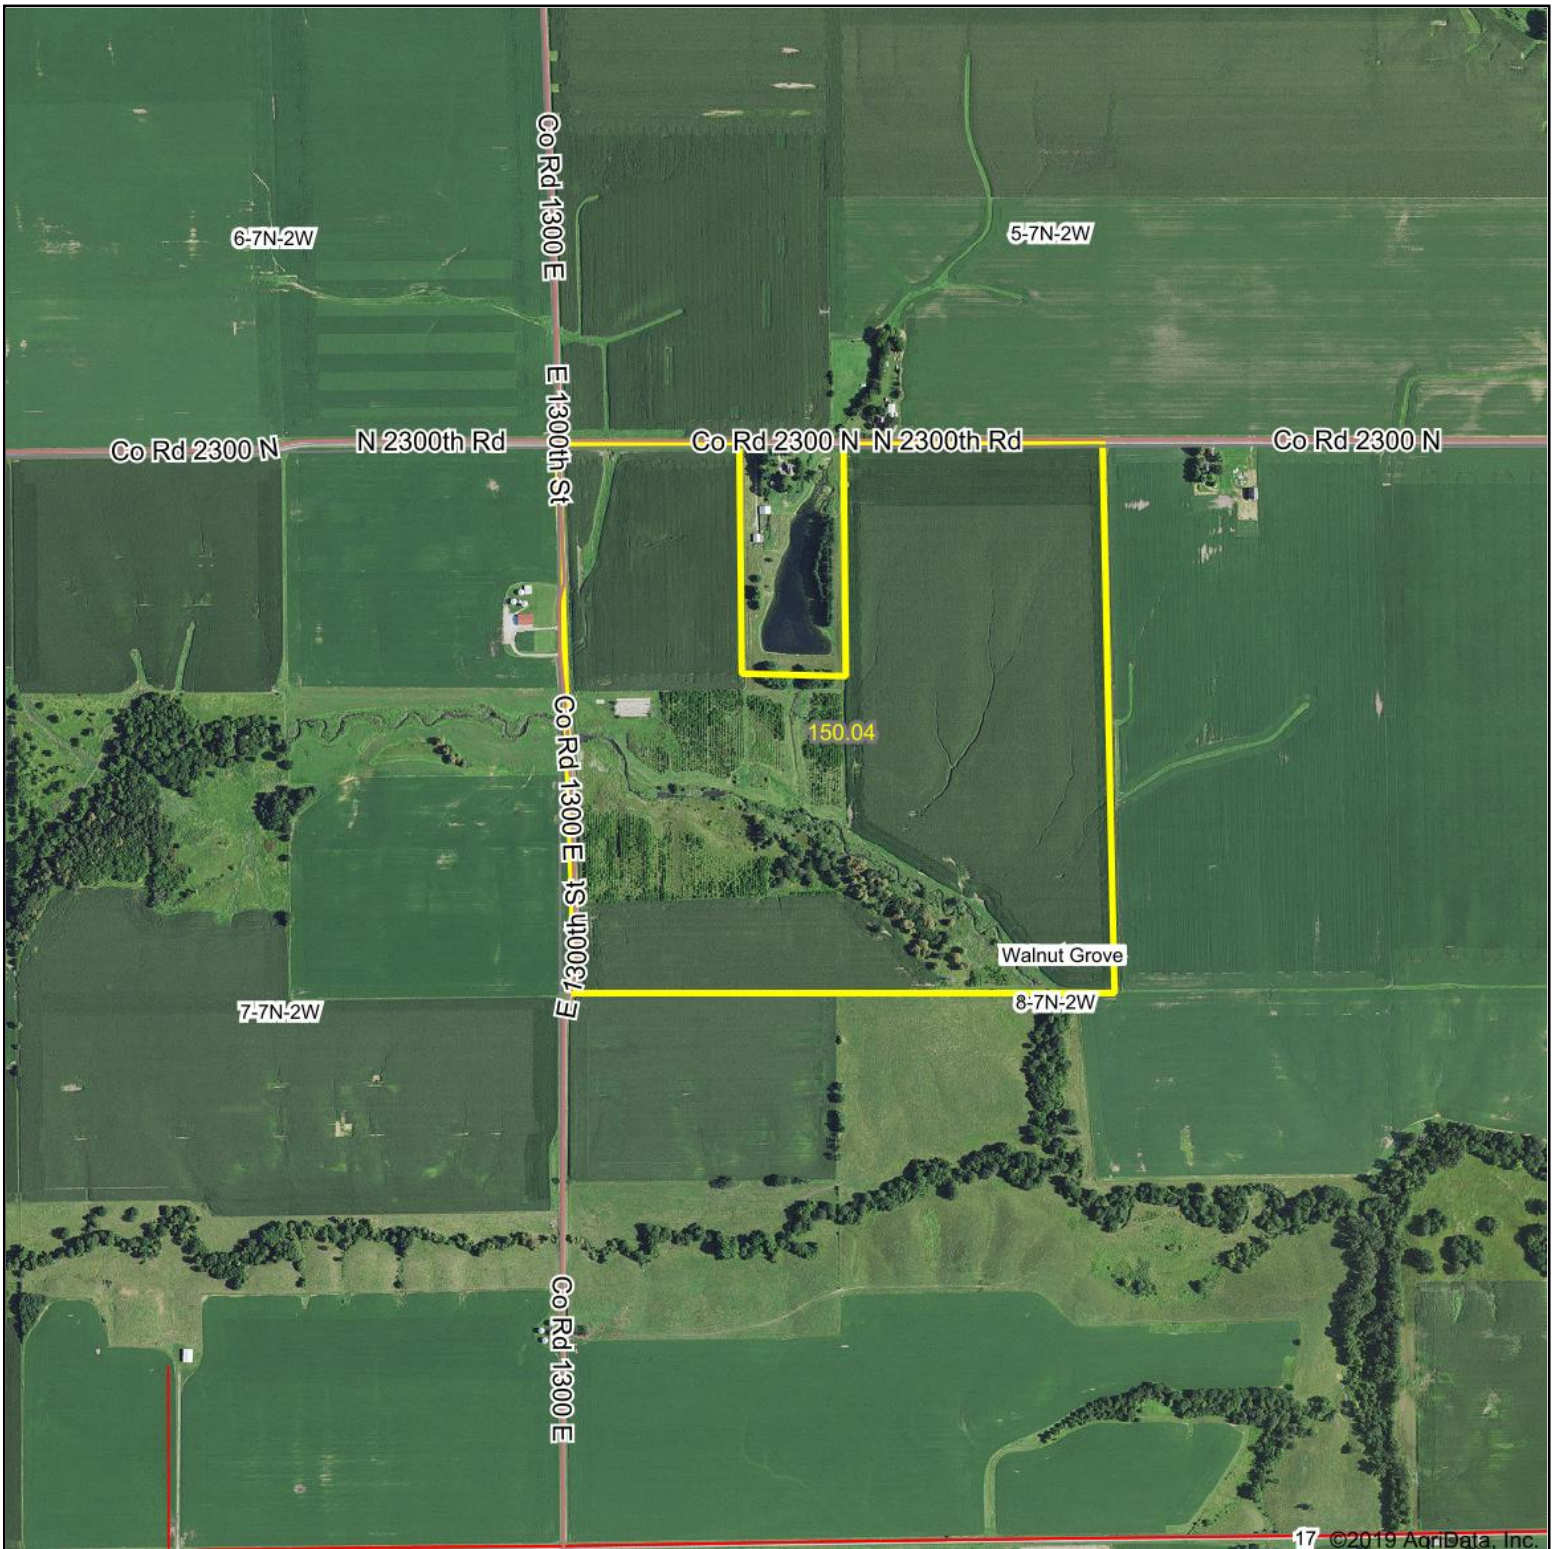

Aerial Map

17 ©2019 AgriData, Inc.

map center: 40° 36' 43.43, -90° 39' 7.52

8-7N-2W
McDonough County
Illinois

2/20/2019