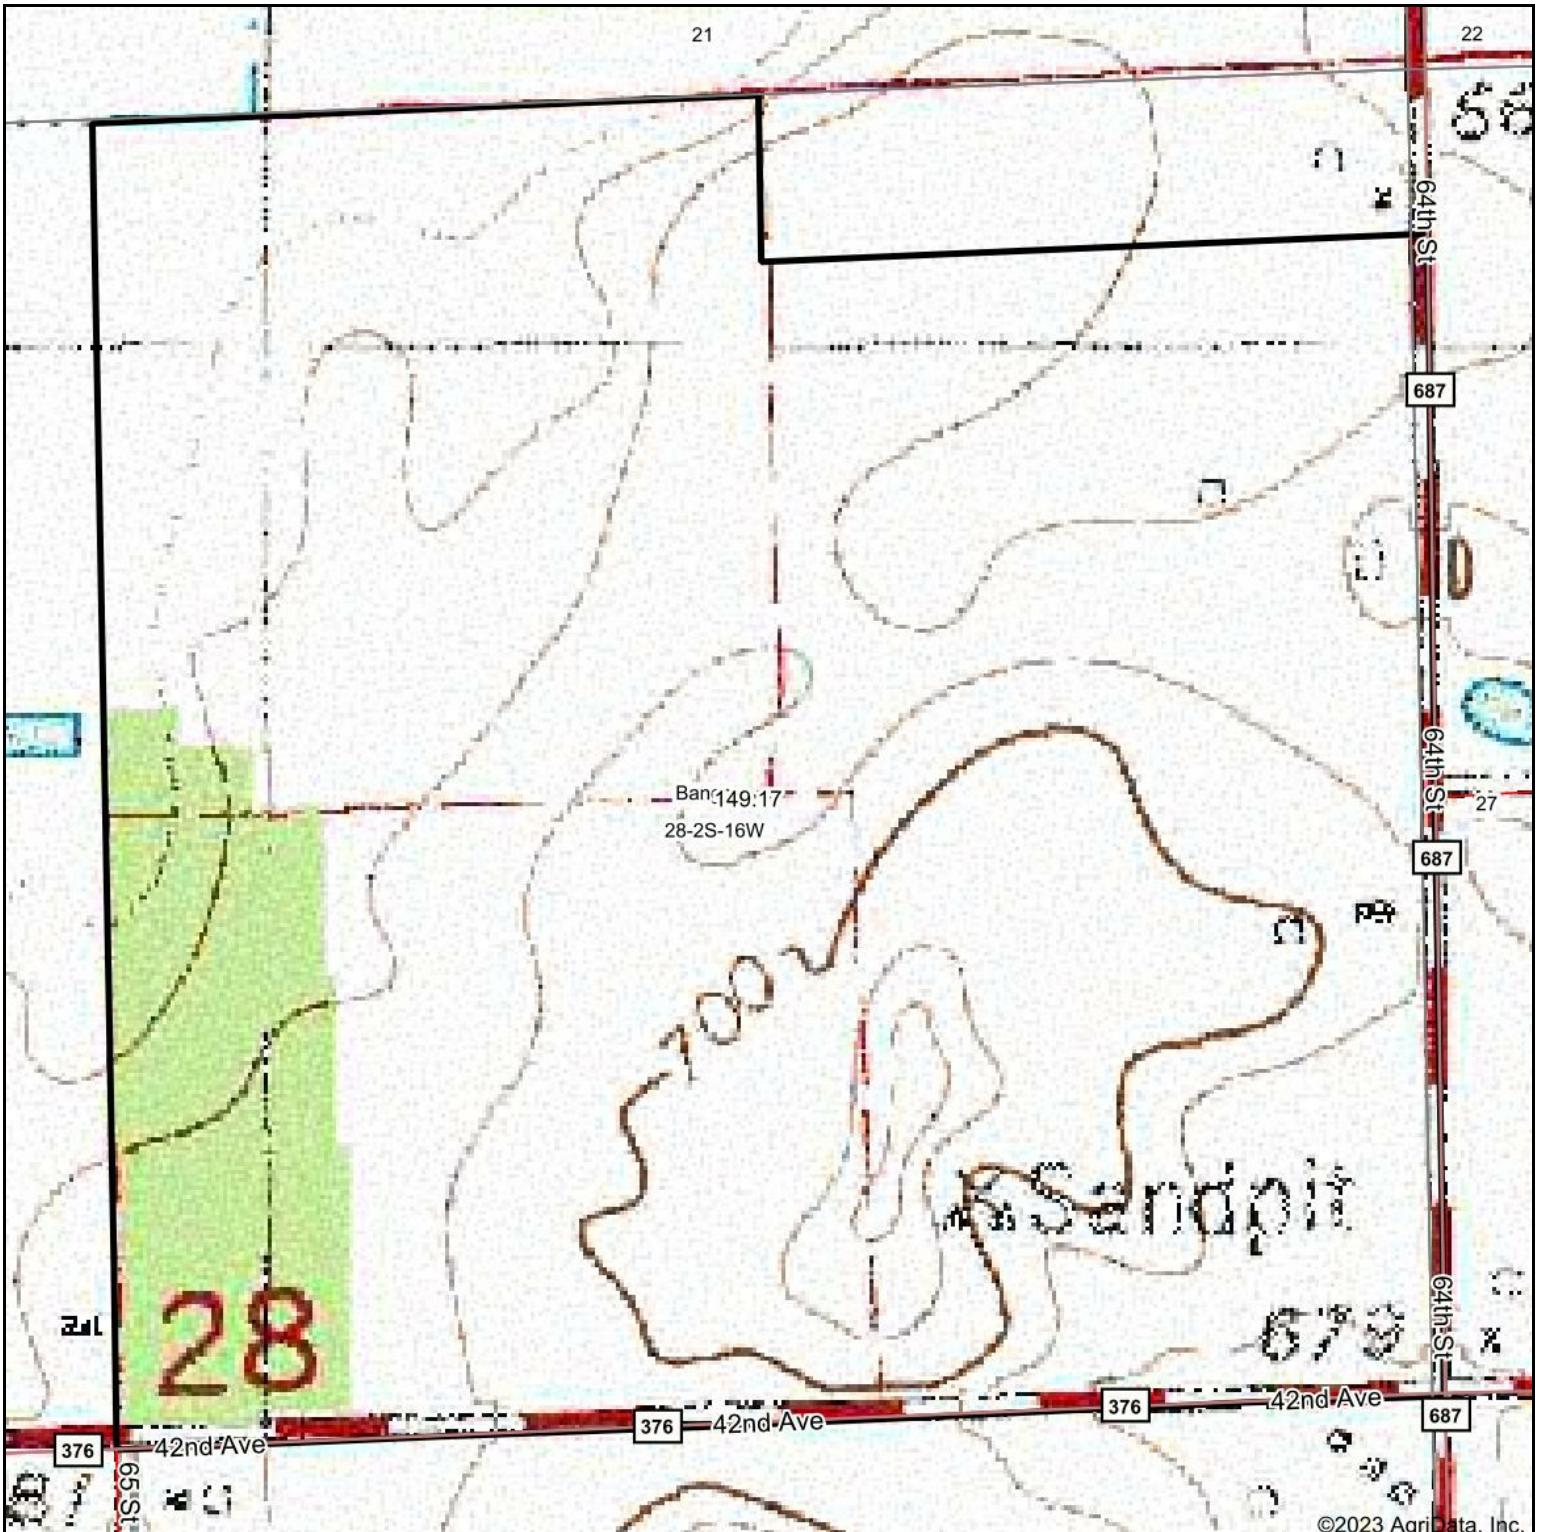

Topography Map

©2023 AgriData, Inc.

map center: 42° 16' 8.03, -86° 10' 18.43

28-2S-16W
Van Buren County
Michigan

4/4/2023

Maps Provided By:

© AgriData, Inc. 2023 www.AgriDataInc.com