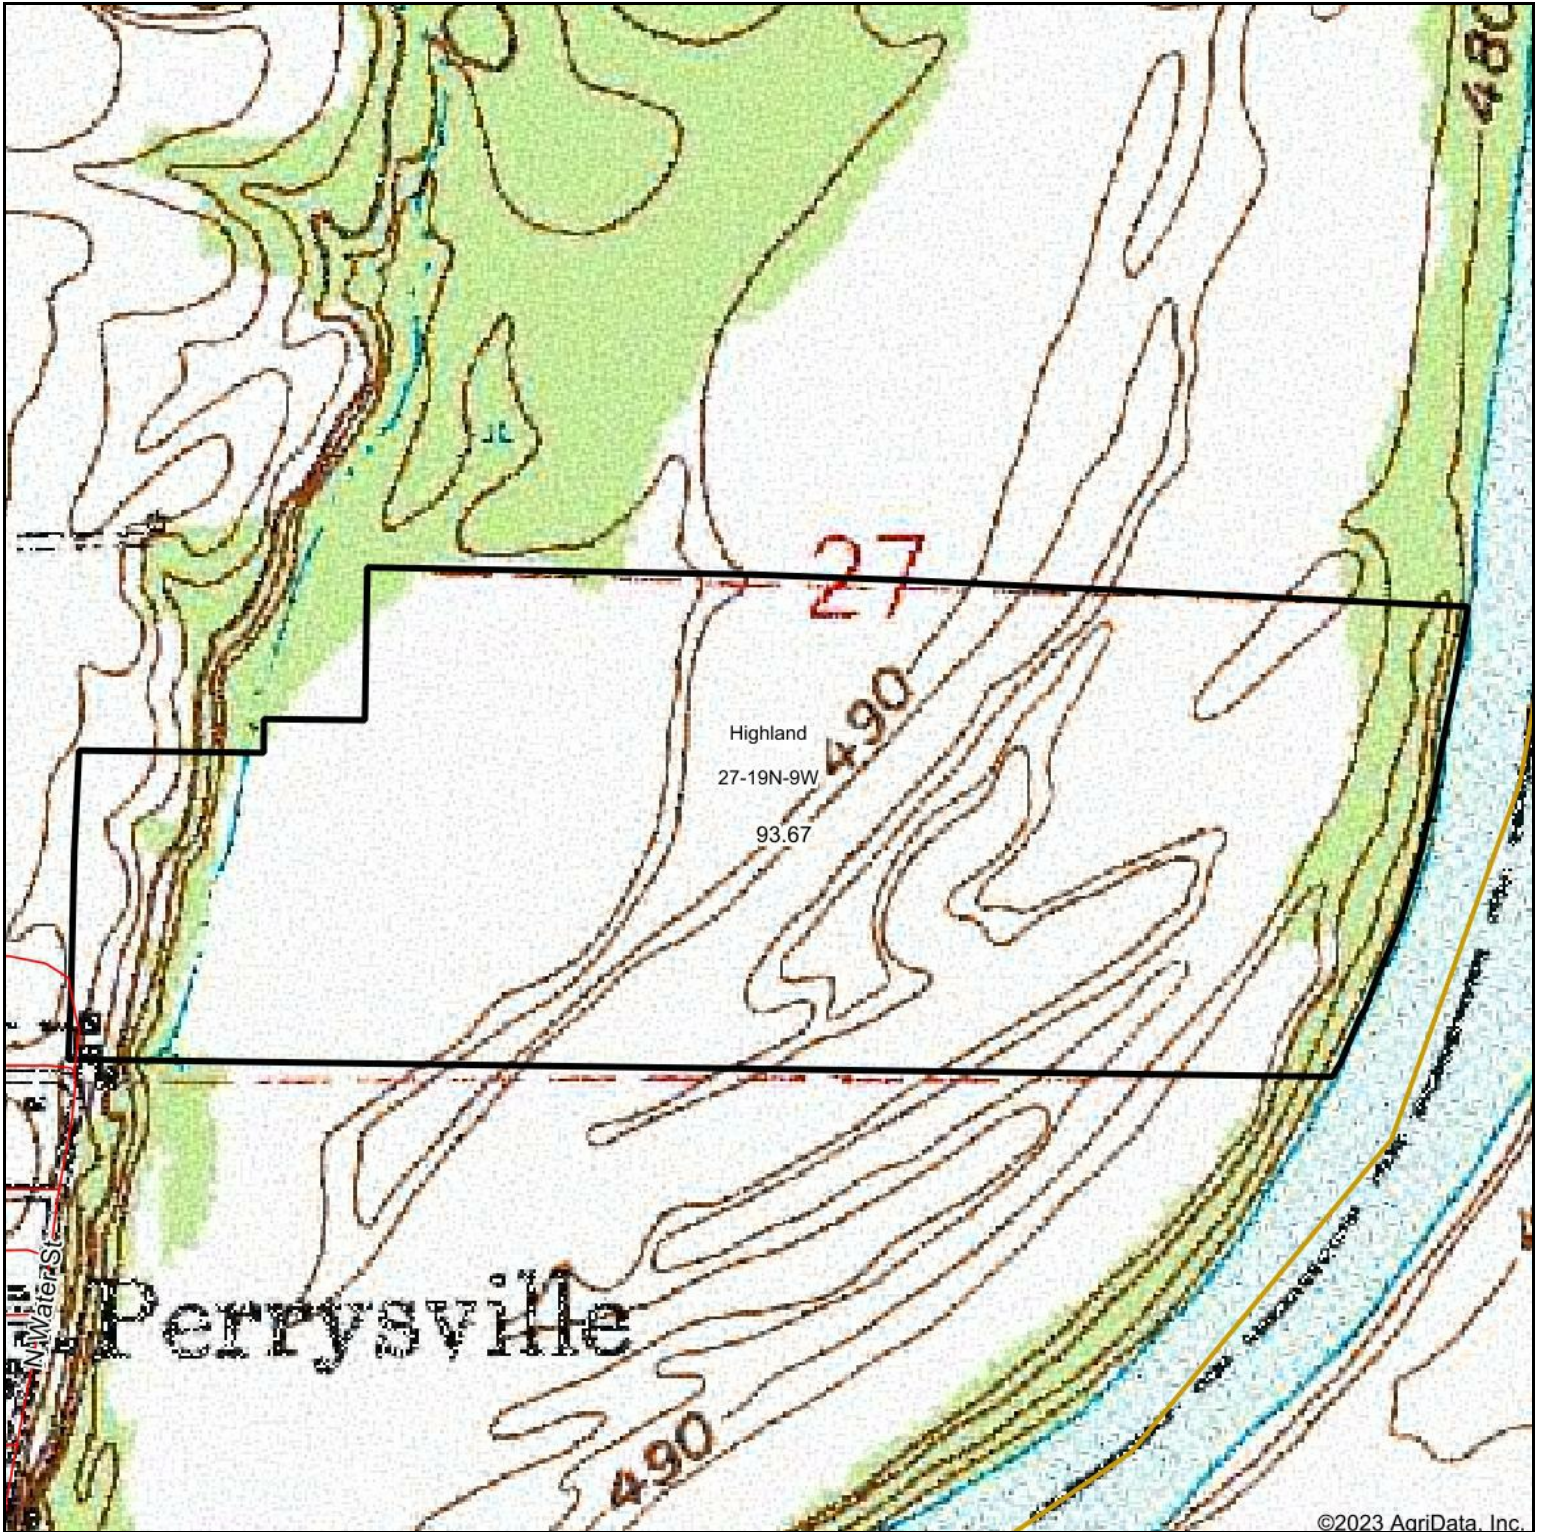

Topography Map

©2023 AgriData, Inc.

map center: 40° 3' 31.61, -87° 25' 27.84

27-19N-9W
Vermillion County
Indiana

3/24/2023

Maps Provided By:

© AgriData, Inc. 2023 www.AgriDataInc.com