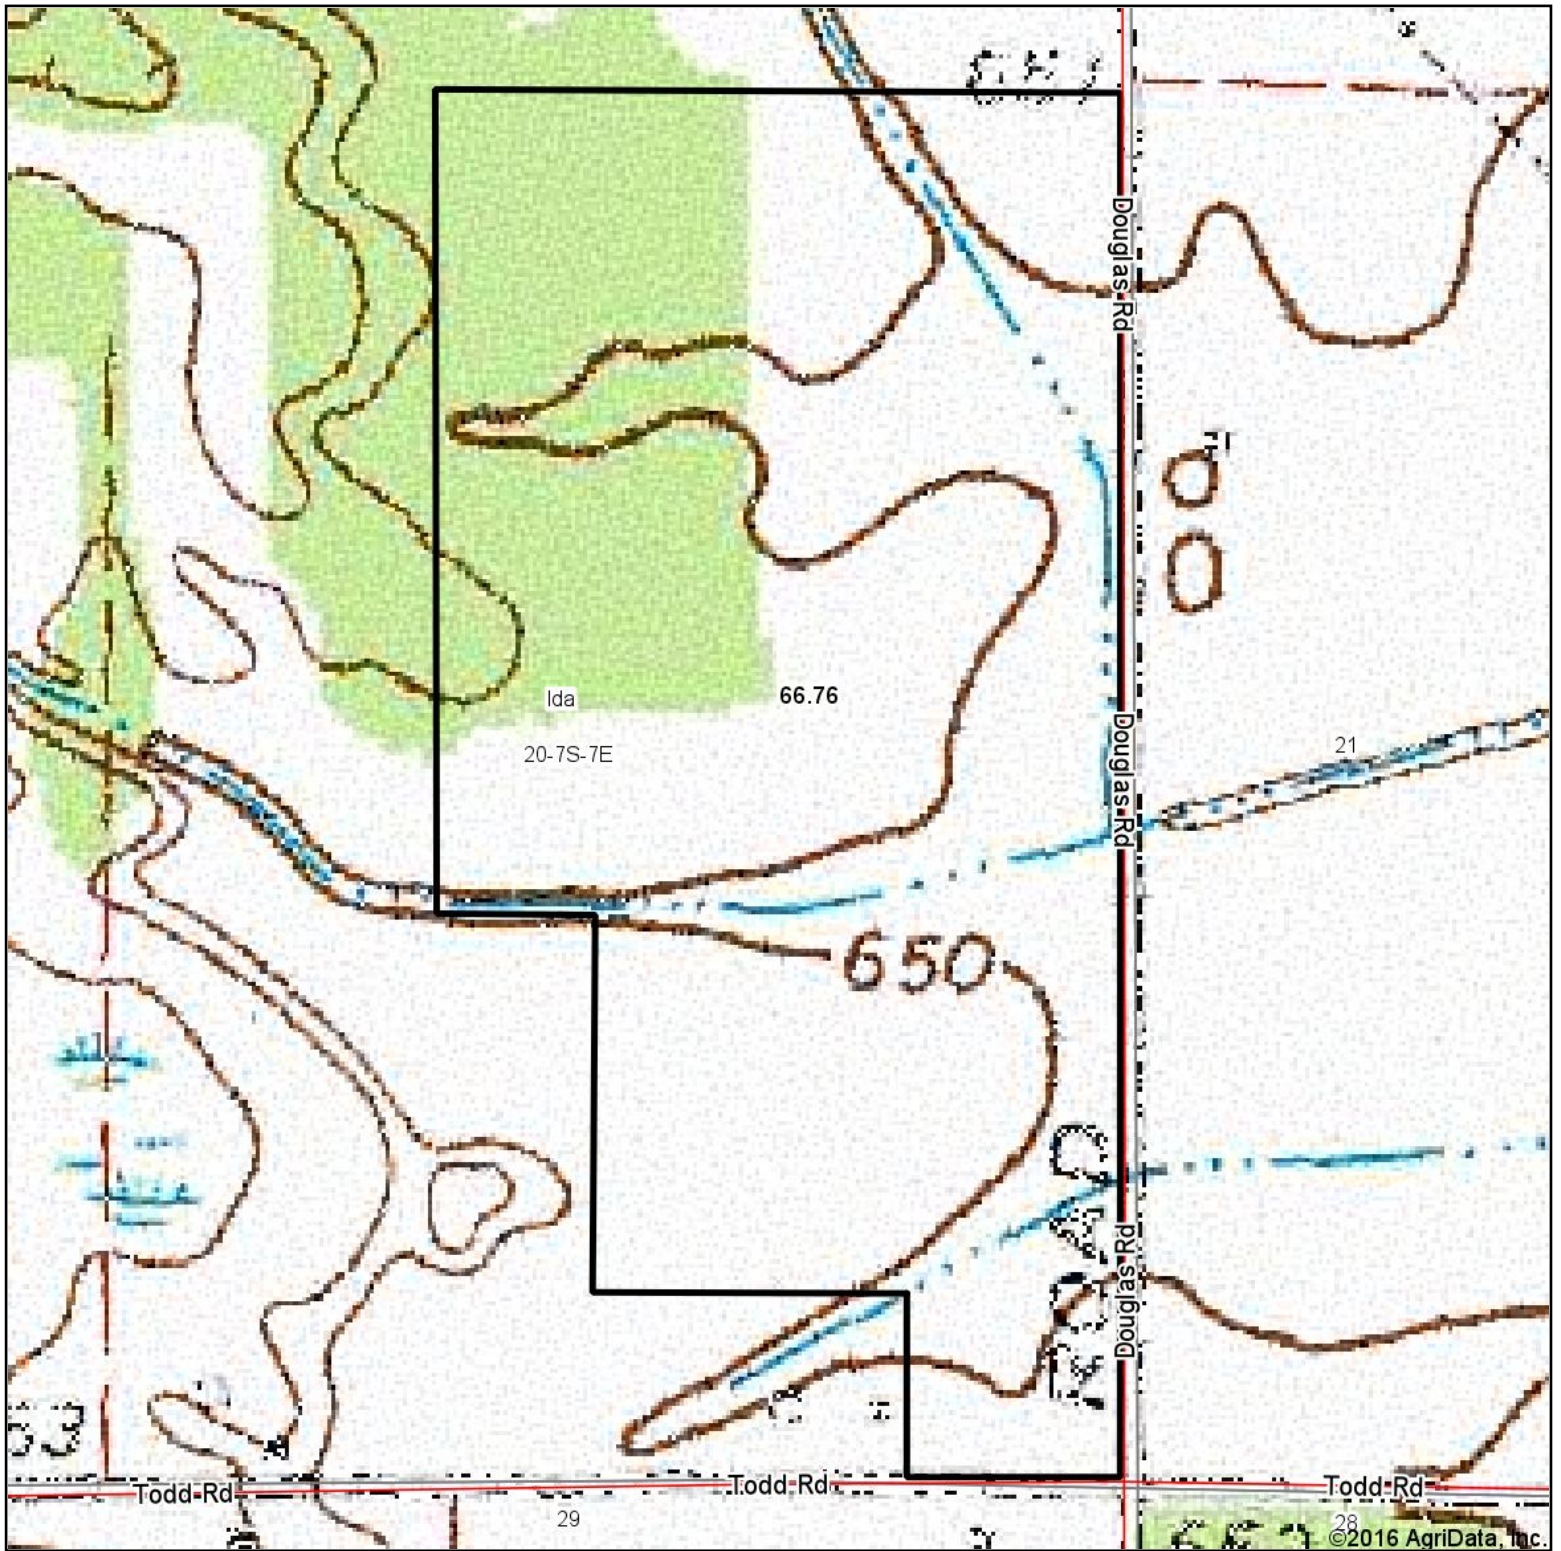

Topography Map

map center: 41° 51' 17.58, -83° 36' 44.66

Maps Provided By:

© AgriData, Inc. 2016

www.AgriDataInc.com

20-7S-7E
Monroe County
Michigan

12/15/2016