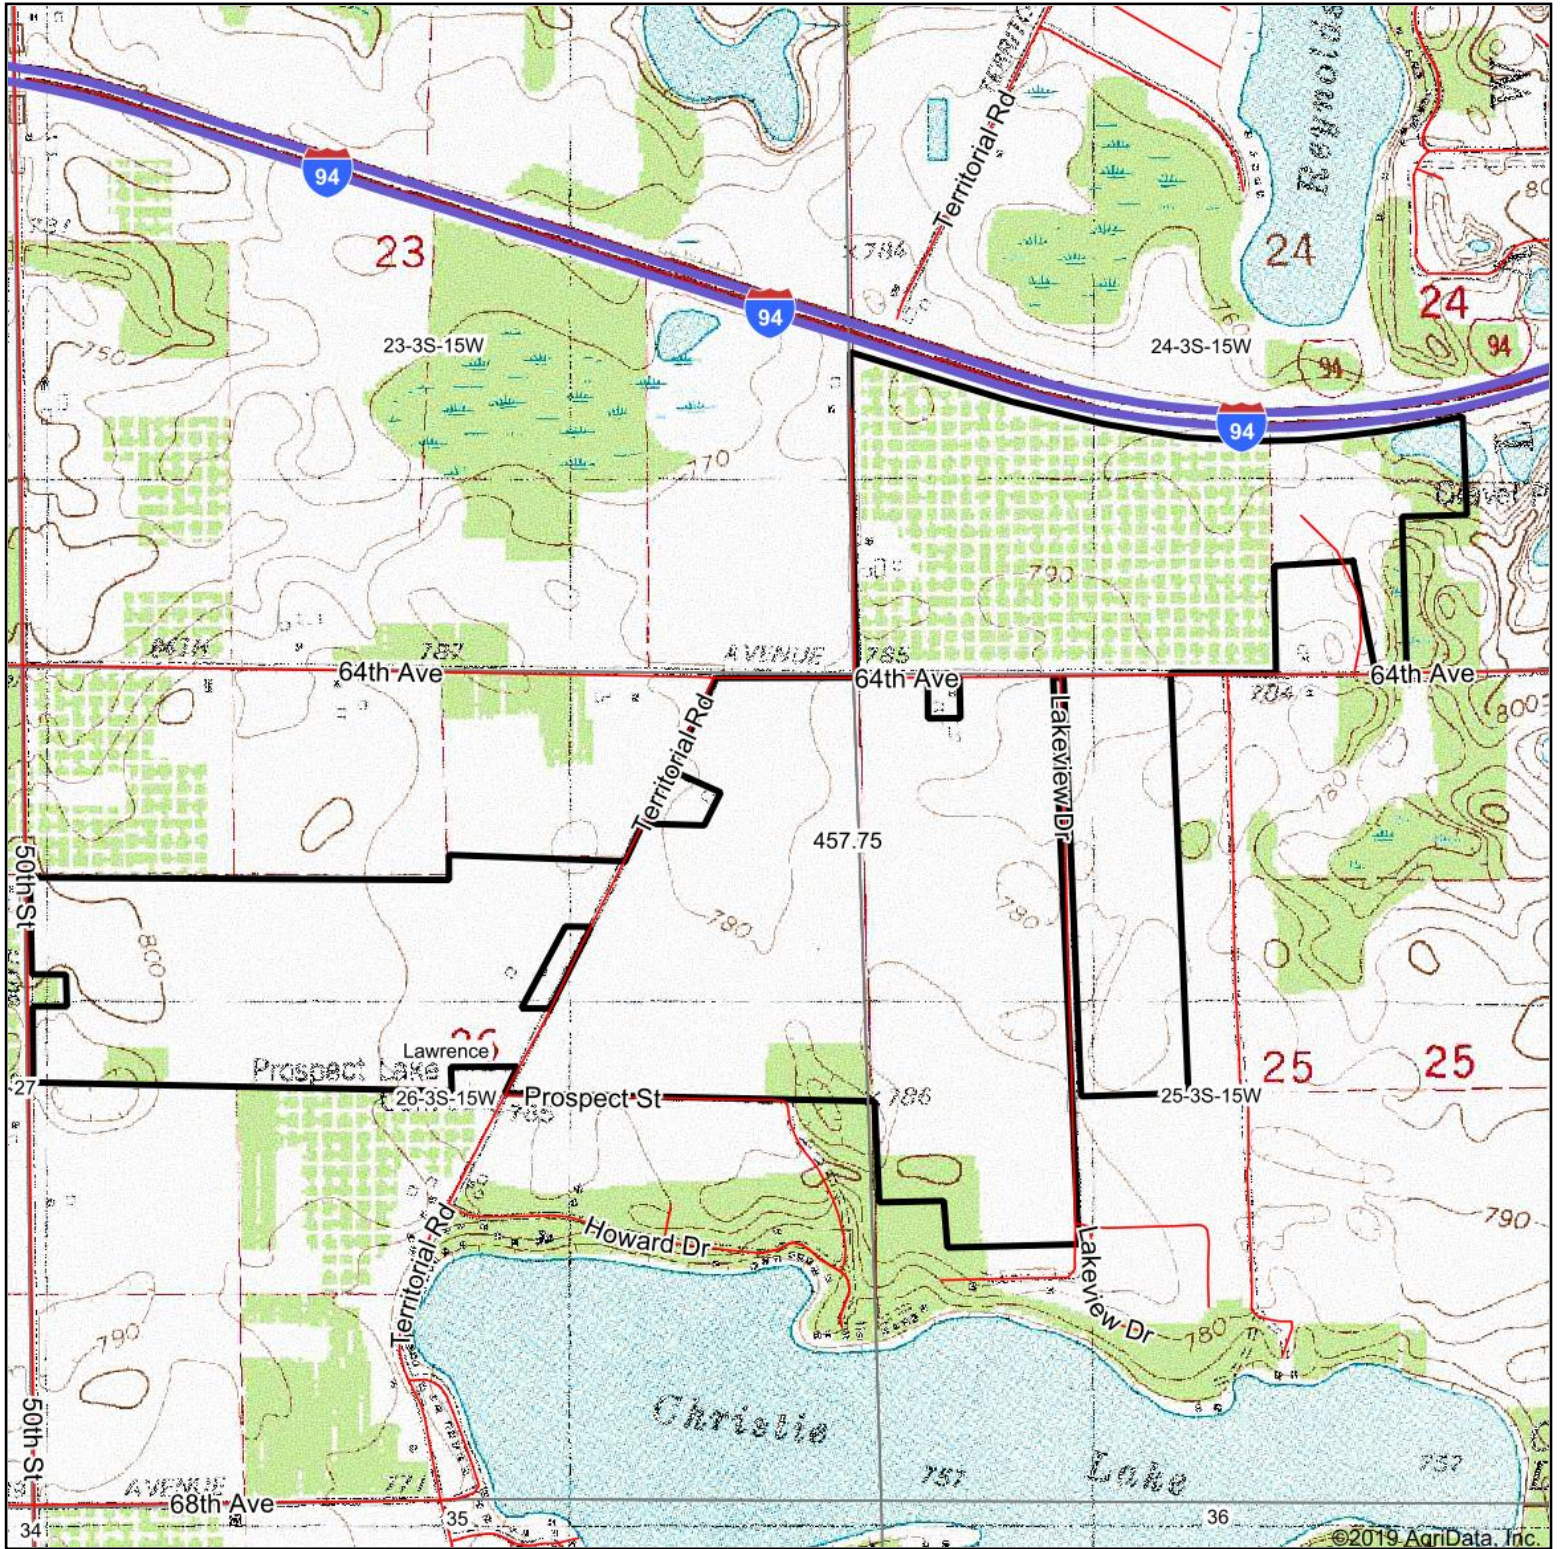

Topography Map

map center: 42° 11' 1.67, -86° 0' 51.52

0ft 1388ft 2776ft

Maps Provided By:

© AgriData, Inc. 2019

www.AgrIDataInc.com

26-3S-15W
Van Buren County
Michigan

2/25/2019